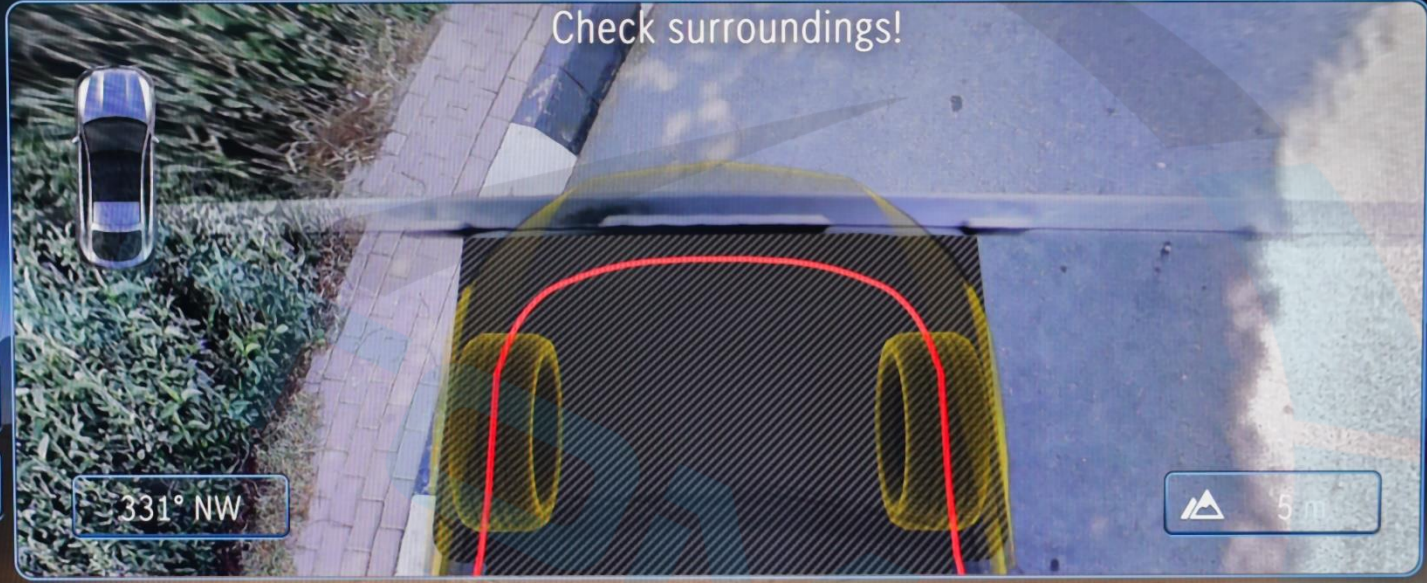

11:22

Assistance Vehicle Lights System Info

Driving

Collision avoidance

Assistance

Camera

11:23

< Collision avoidance

- Active Brake Assist 
- Blind Spot Assist 

11:23

Assistance

- Traffic Sign Assist >
- Traffic light view ⚙️
- ATTENTION ASSIST ⚙️

Front camera image. Drive forward to view the ground
Check surroundings!

331° NW