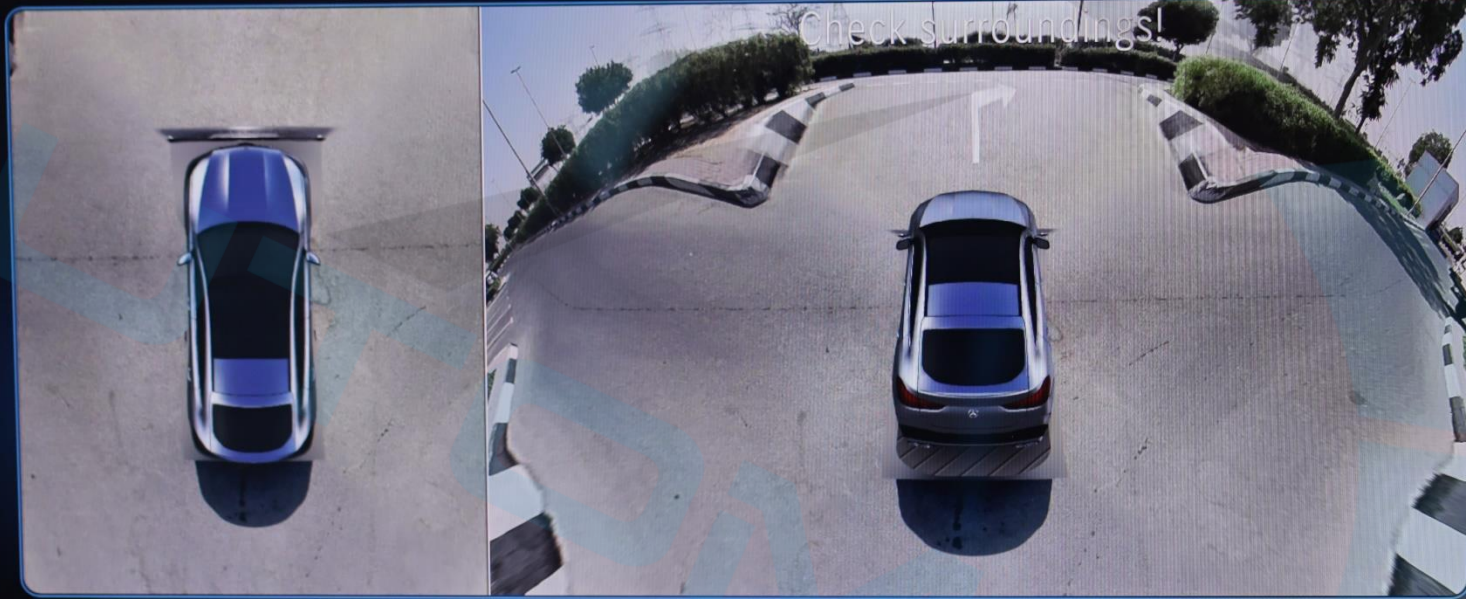

Select the view by touching the display

Check surroundings!