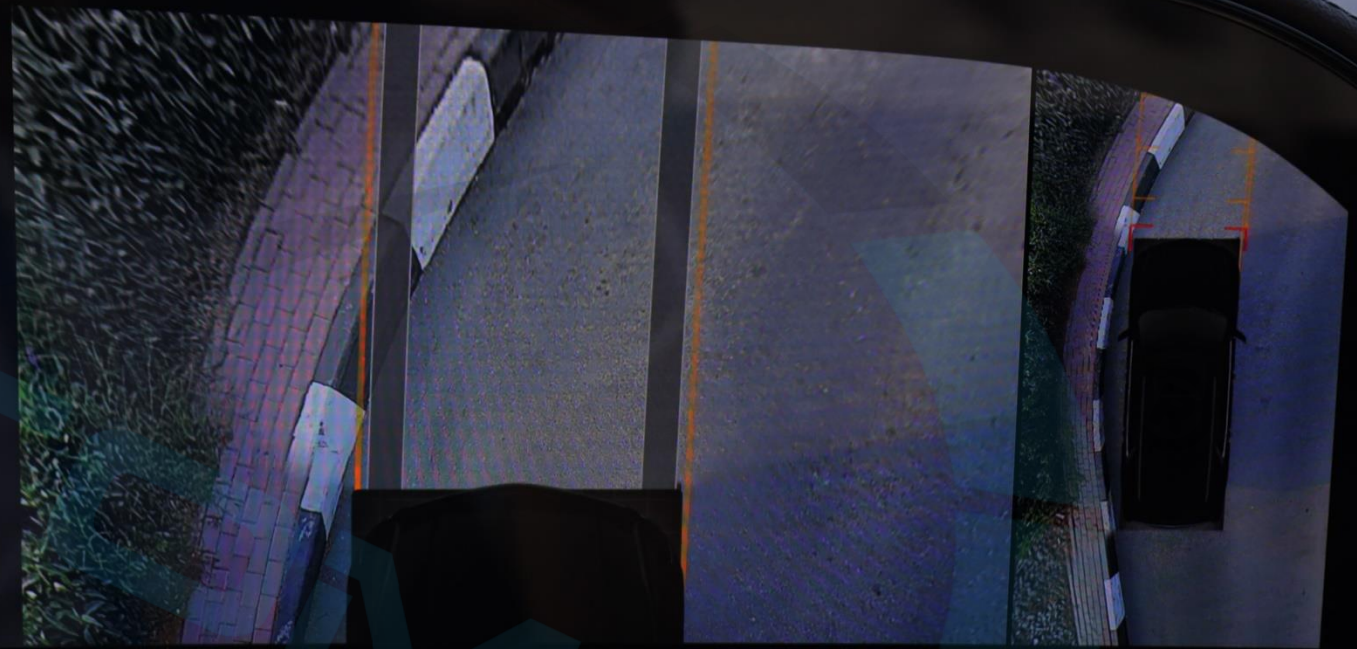

Front

Normal

Wide

Overhead

Side

24° 12:

Front

Normal