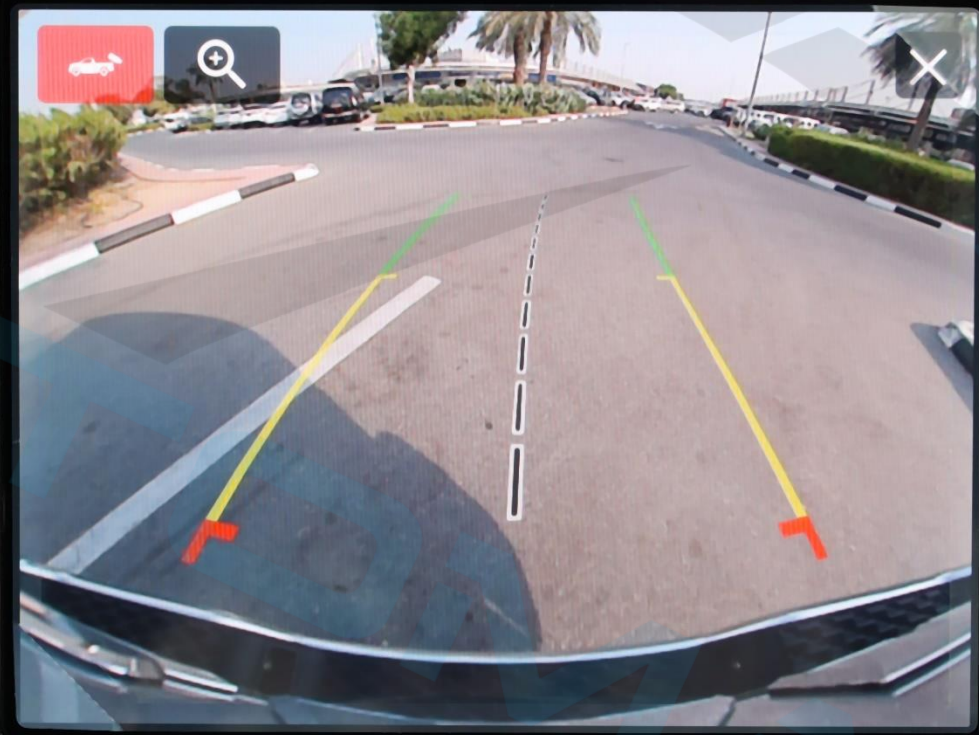

A central digital display showing vehicle information. It includes temperature (44°C), gear (P), and direction (NW). The 'Vehicle Info' section shows tire pressure in psi for four tires: front-left (40), front-right (40), rear-left (39), and rear-right (39). A 'Tire Pressure' bar is shown at the bottom with a red indicator. The odometer shows 42 km.

42 km

MUTE

SCREEN OFF

No Device

6:40

Controls

Settings

Screen Off