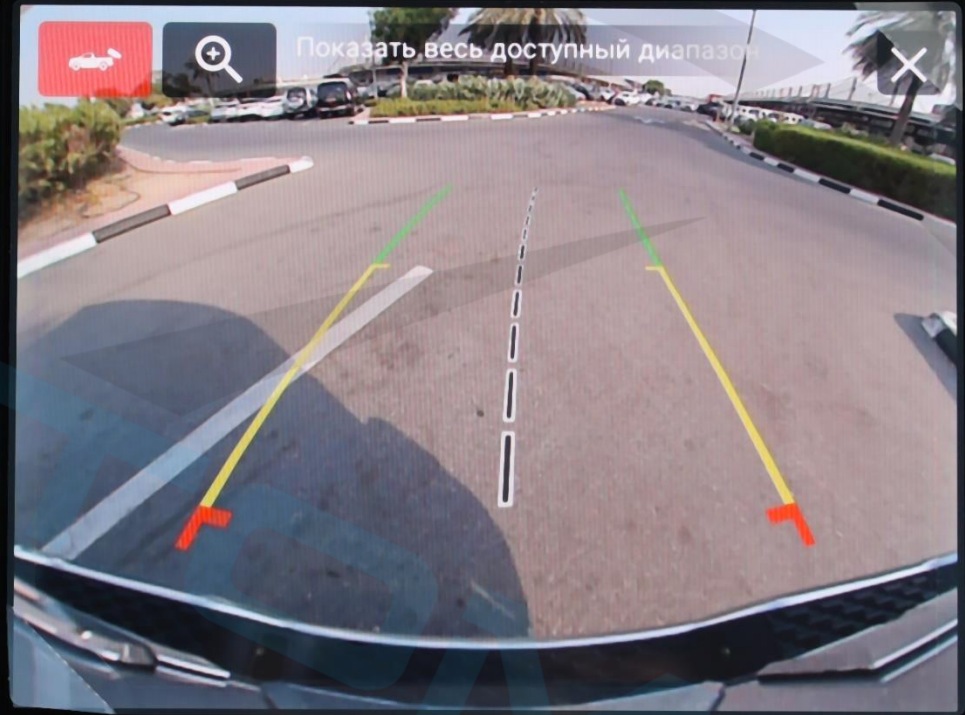

ERAZIM

VOLUME

MUTE

SCREEN OFF

TUNE

ENTER

SCROLL