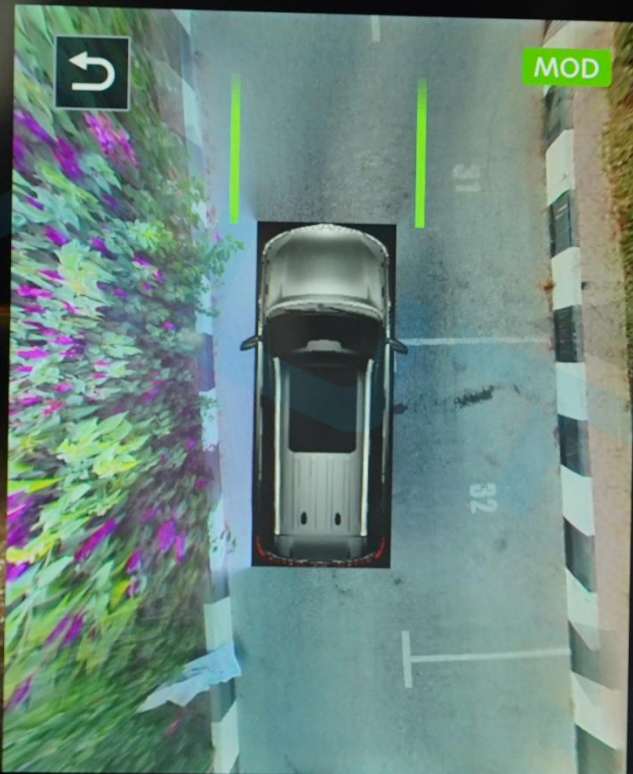

4:56 PM

MOD

إتخذ احتياطات السلامة قبل المناورة

MOD