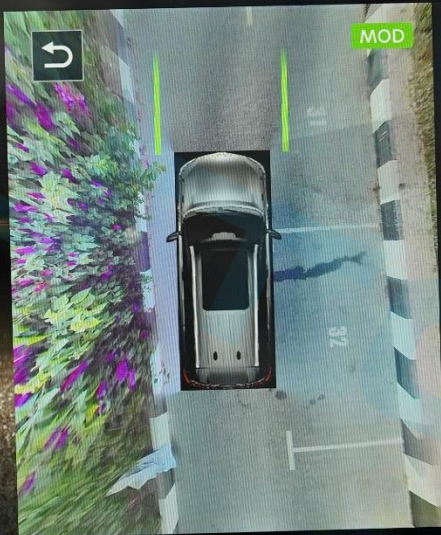

34°C

34°C

Back

Driver Assistance

Exit

- Lane Centering Assist
- Lane Assist
- Blind Spot Assist
- Emergency Brake
- Parking Aids
- Driver Monitor

4:47 PM

Ensure it is safe before manoeuvring