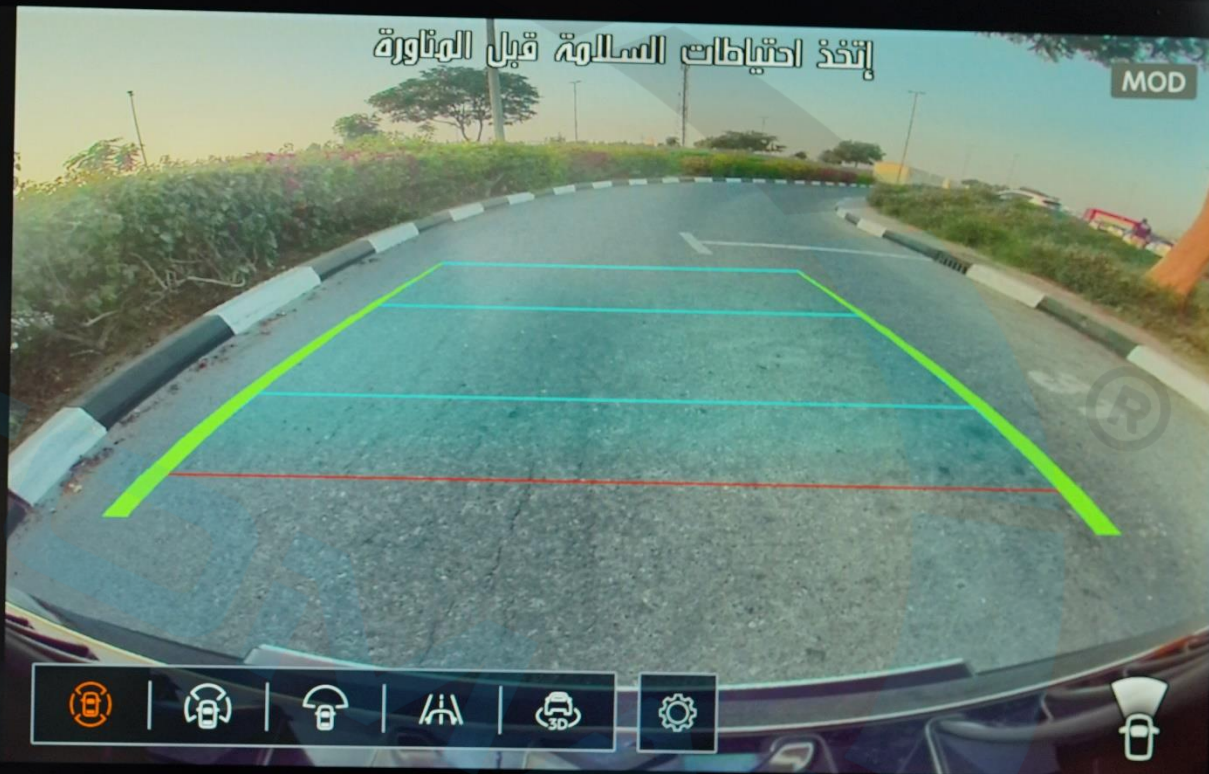

إتخذ احتياطات السلامة قبل المناورة

MOD