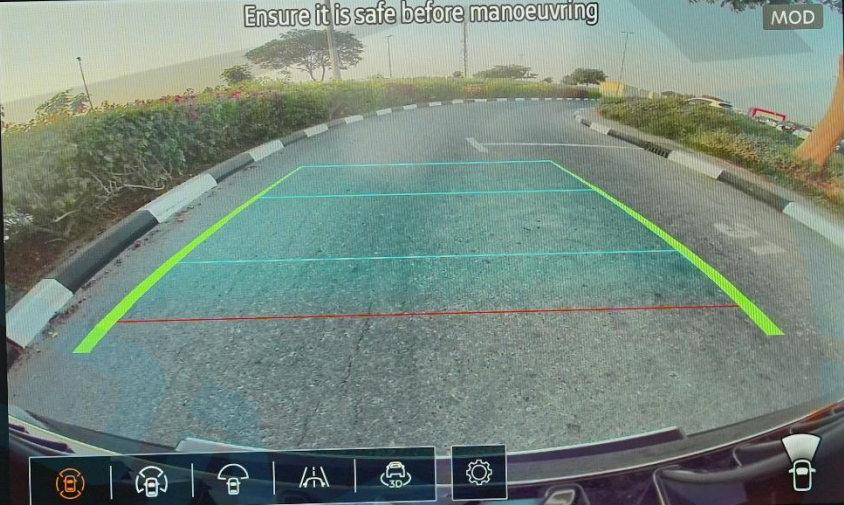

Ensure it is safe before manoeuvring

MOD