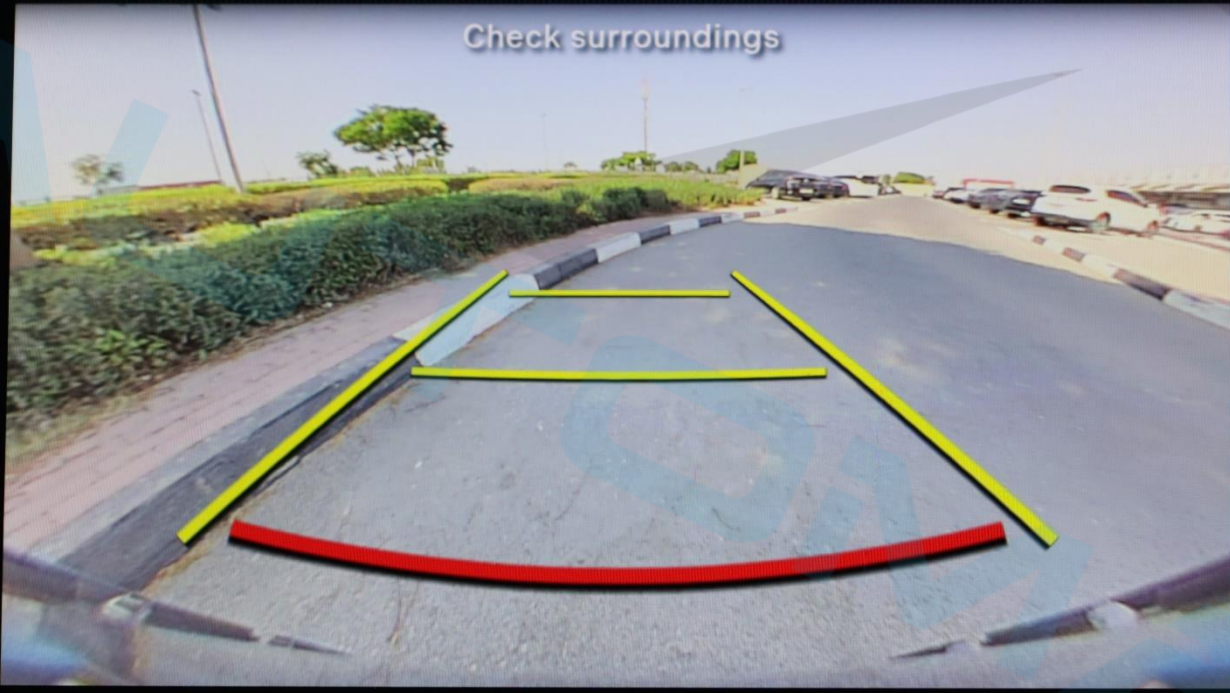

LO A/C LO

12:18