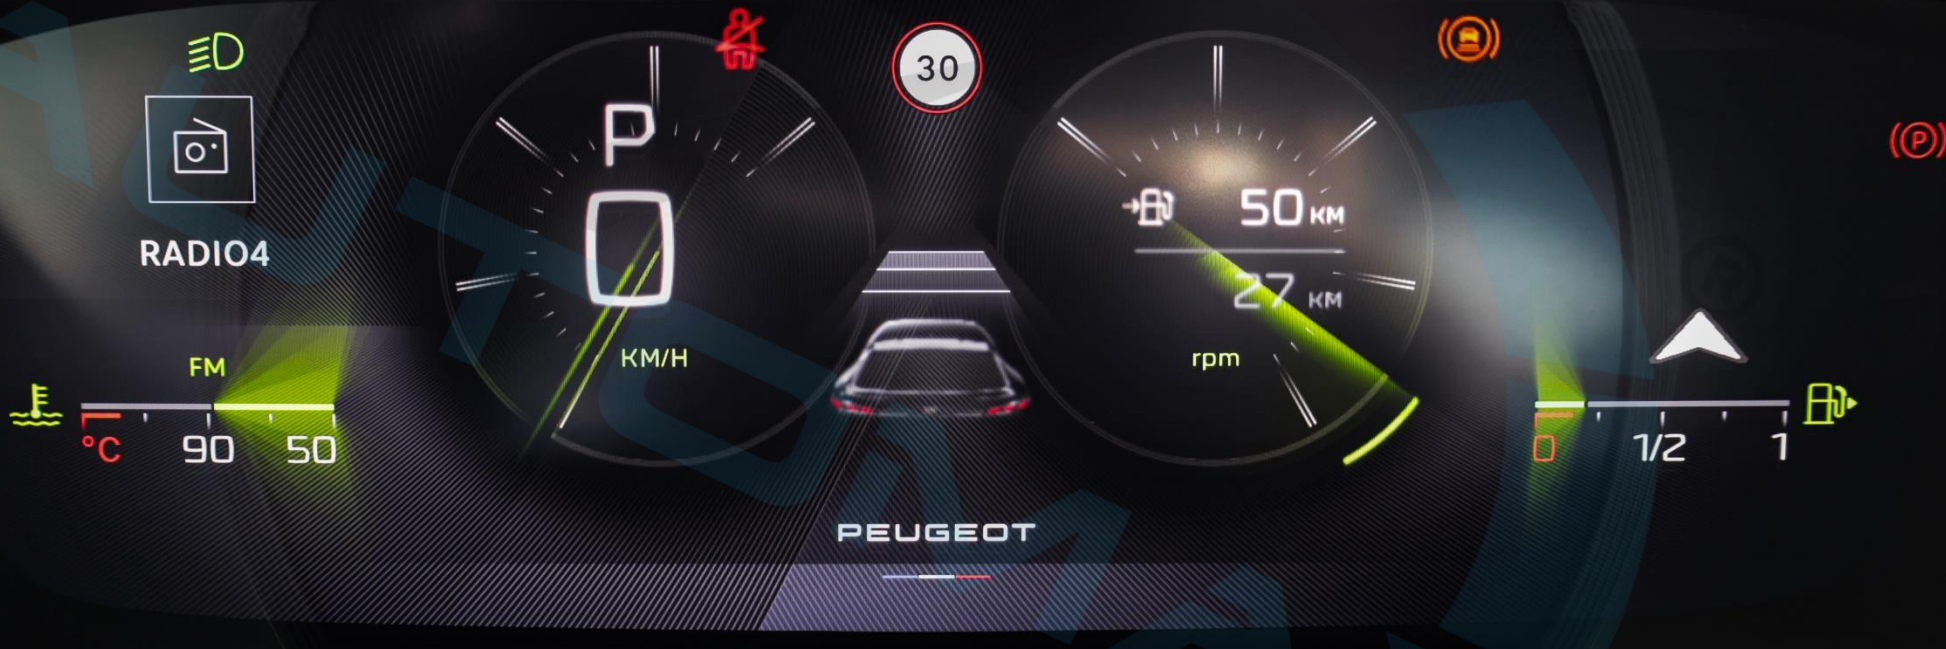

RADIO4

90 50

KM/H

PEUGEOT

rpm

50 KM

27 KM

1/2 1