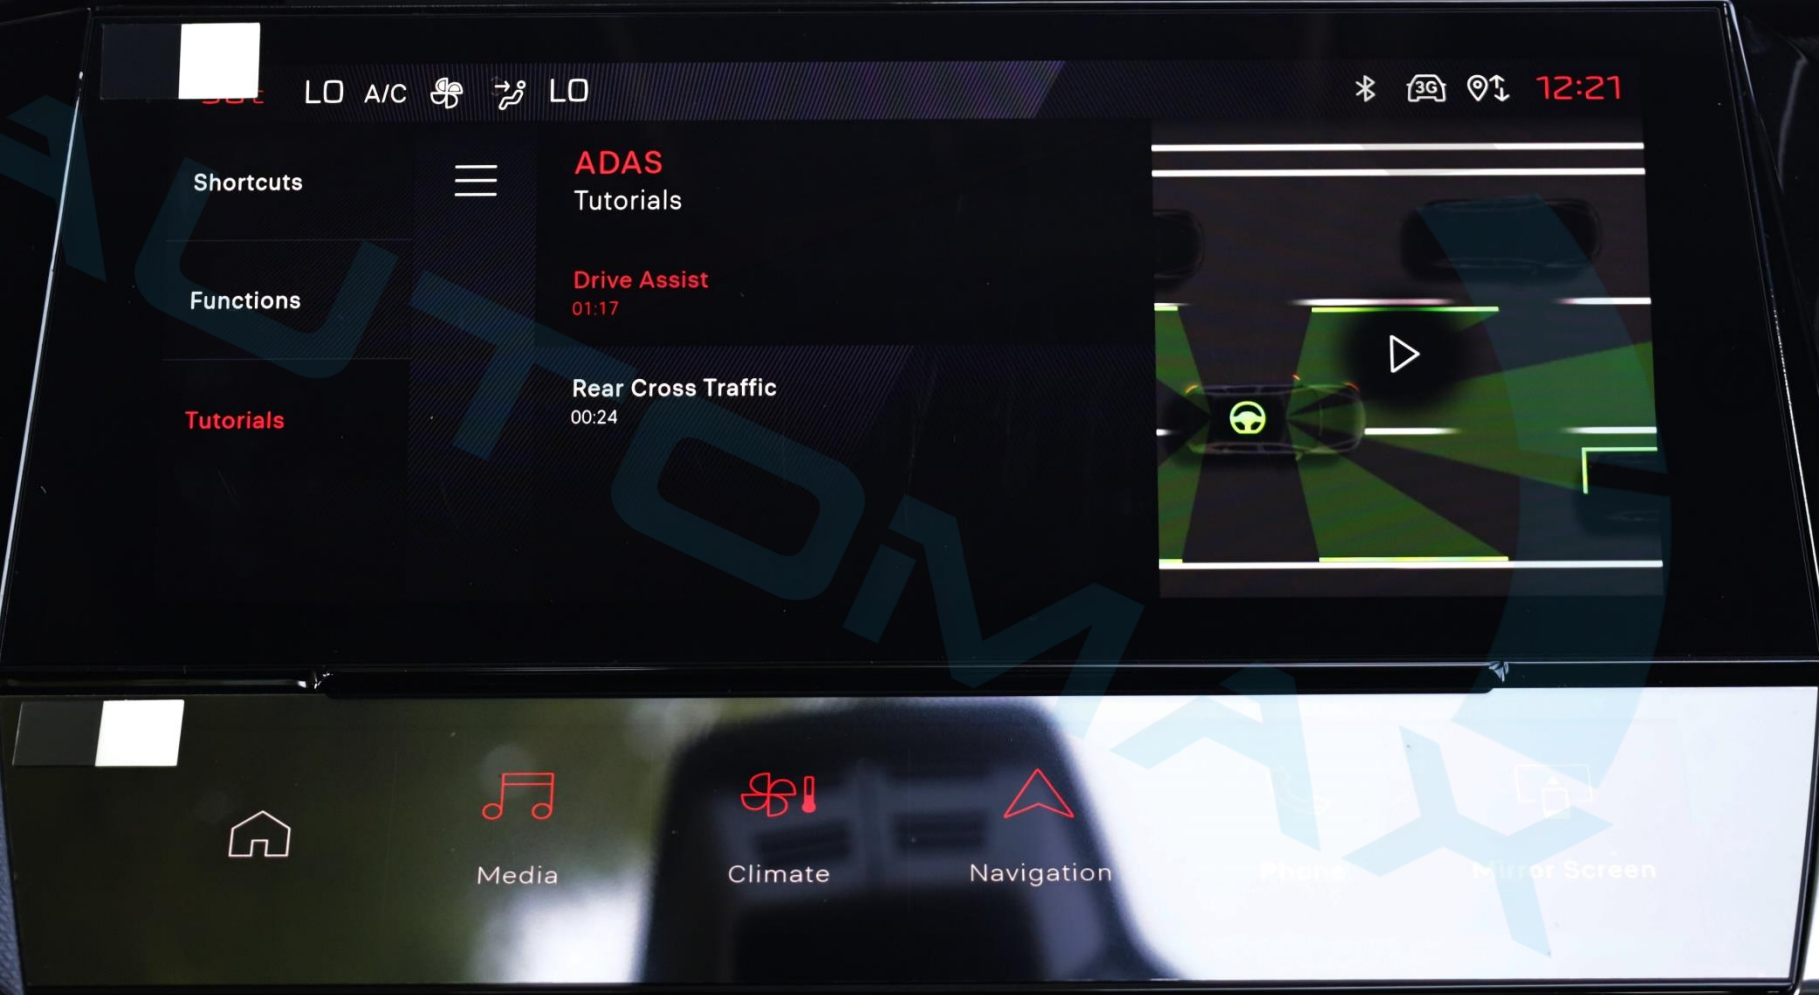

LO A/C

12:21

Shortcuts

ADAS Tutorials

Functions

Drive Assist
01:17

Tutorials

Rear Cross Traffic
00:24