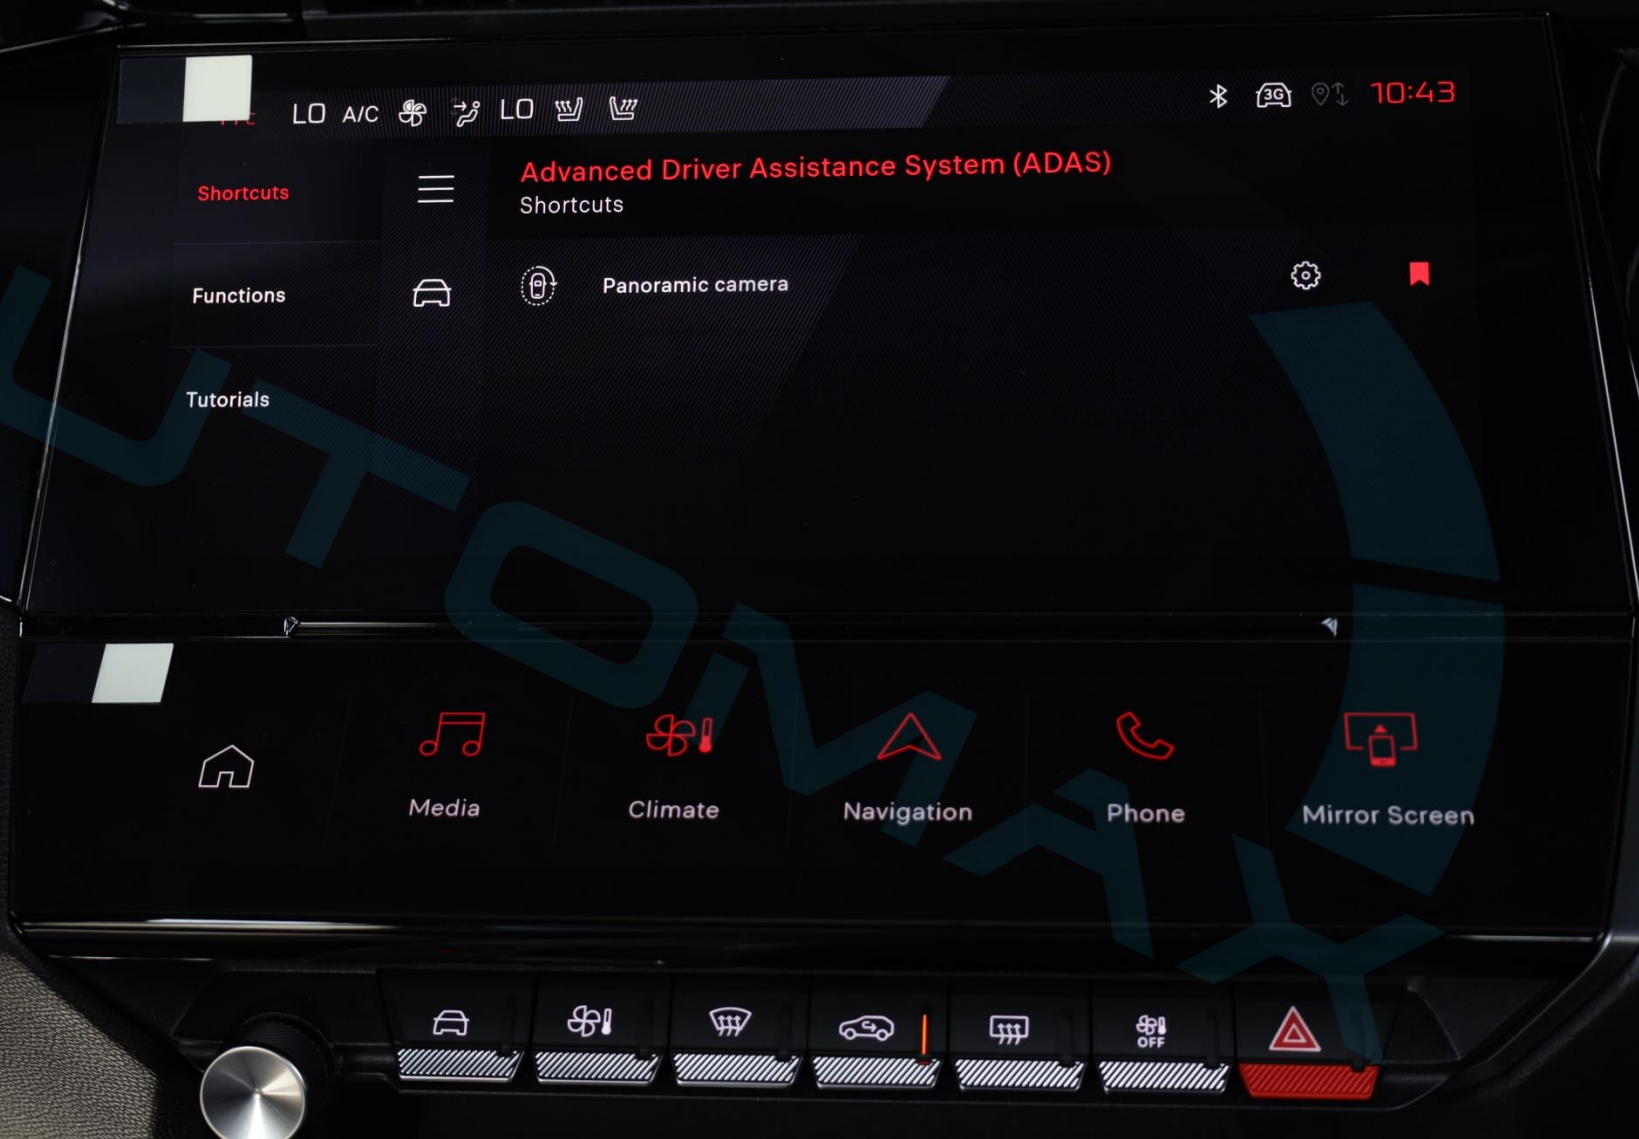

3D Cluster

Media

Climate

Navigation

Phone

Mirror Screen

LO A/C LO

10:43

Shortcuts

Advanced Driver Assistance System (ADAS)

Shortcuts

Functions

Panoramic camera

Tutorials

Media

Climate

Navigation

Phone

Mirror Screen

LO A/C LO

10:43

← Quick Deactivation

Press and hold the Advanced Driver Assistance System (ADAS) button to deactivate the selected functions until next vehicle start

Lane Keeping Assist