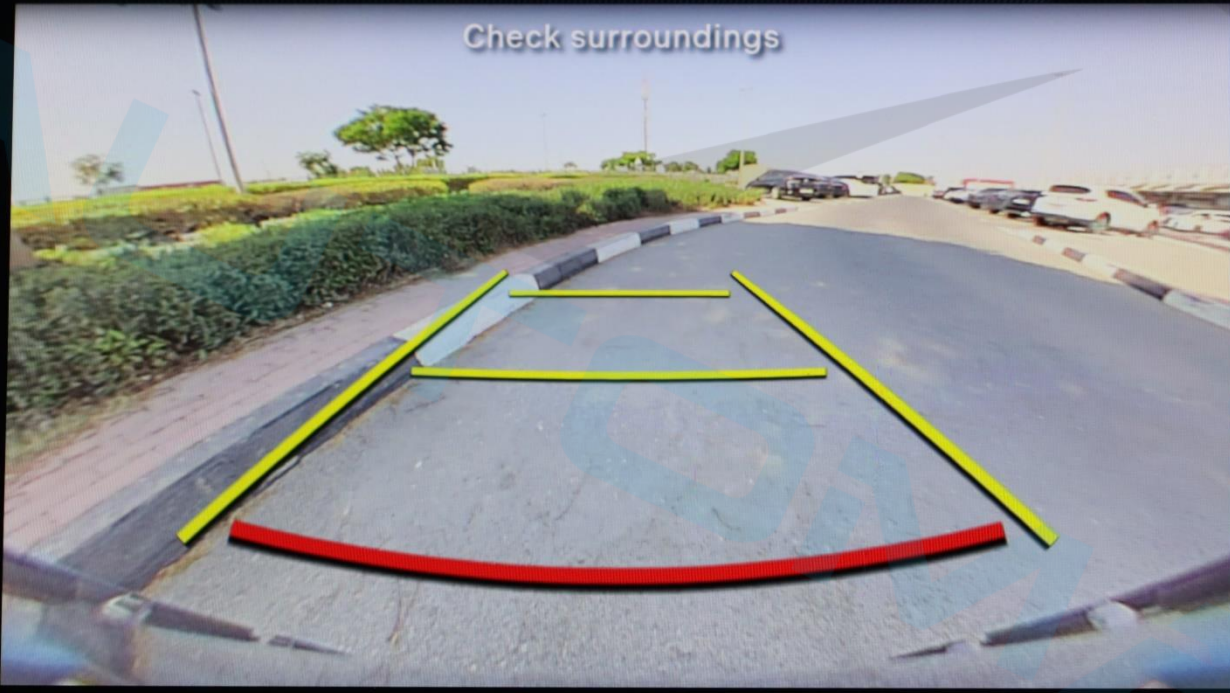

0 1/2 1

FM
RADIO4
°C 90 50

P
0
KM/H
30
PEUGEOT

SPORT
NORMAL
ECO

0 1/2 1

Before exiting
turn off the vehicle

LO A/C   LO

   12:18