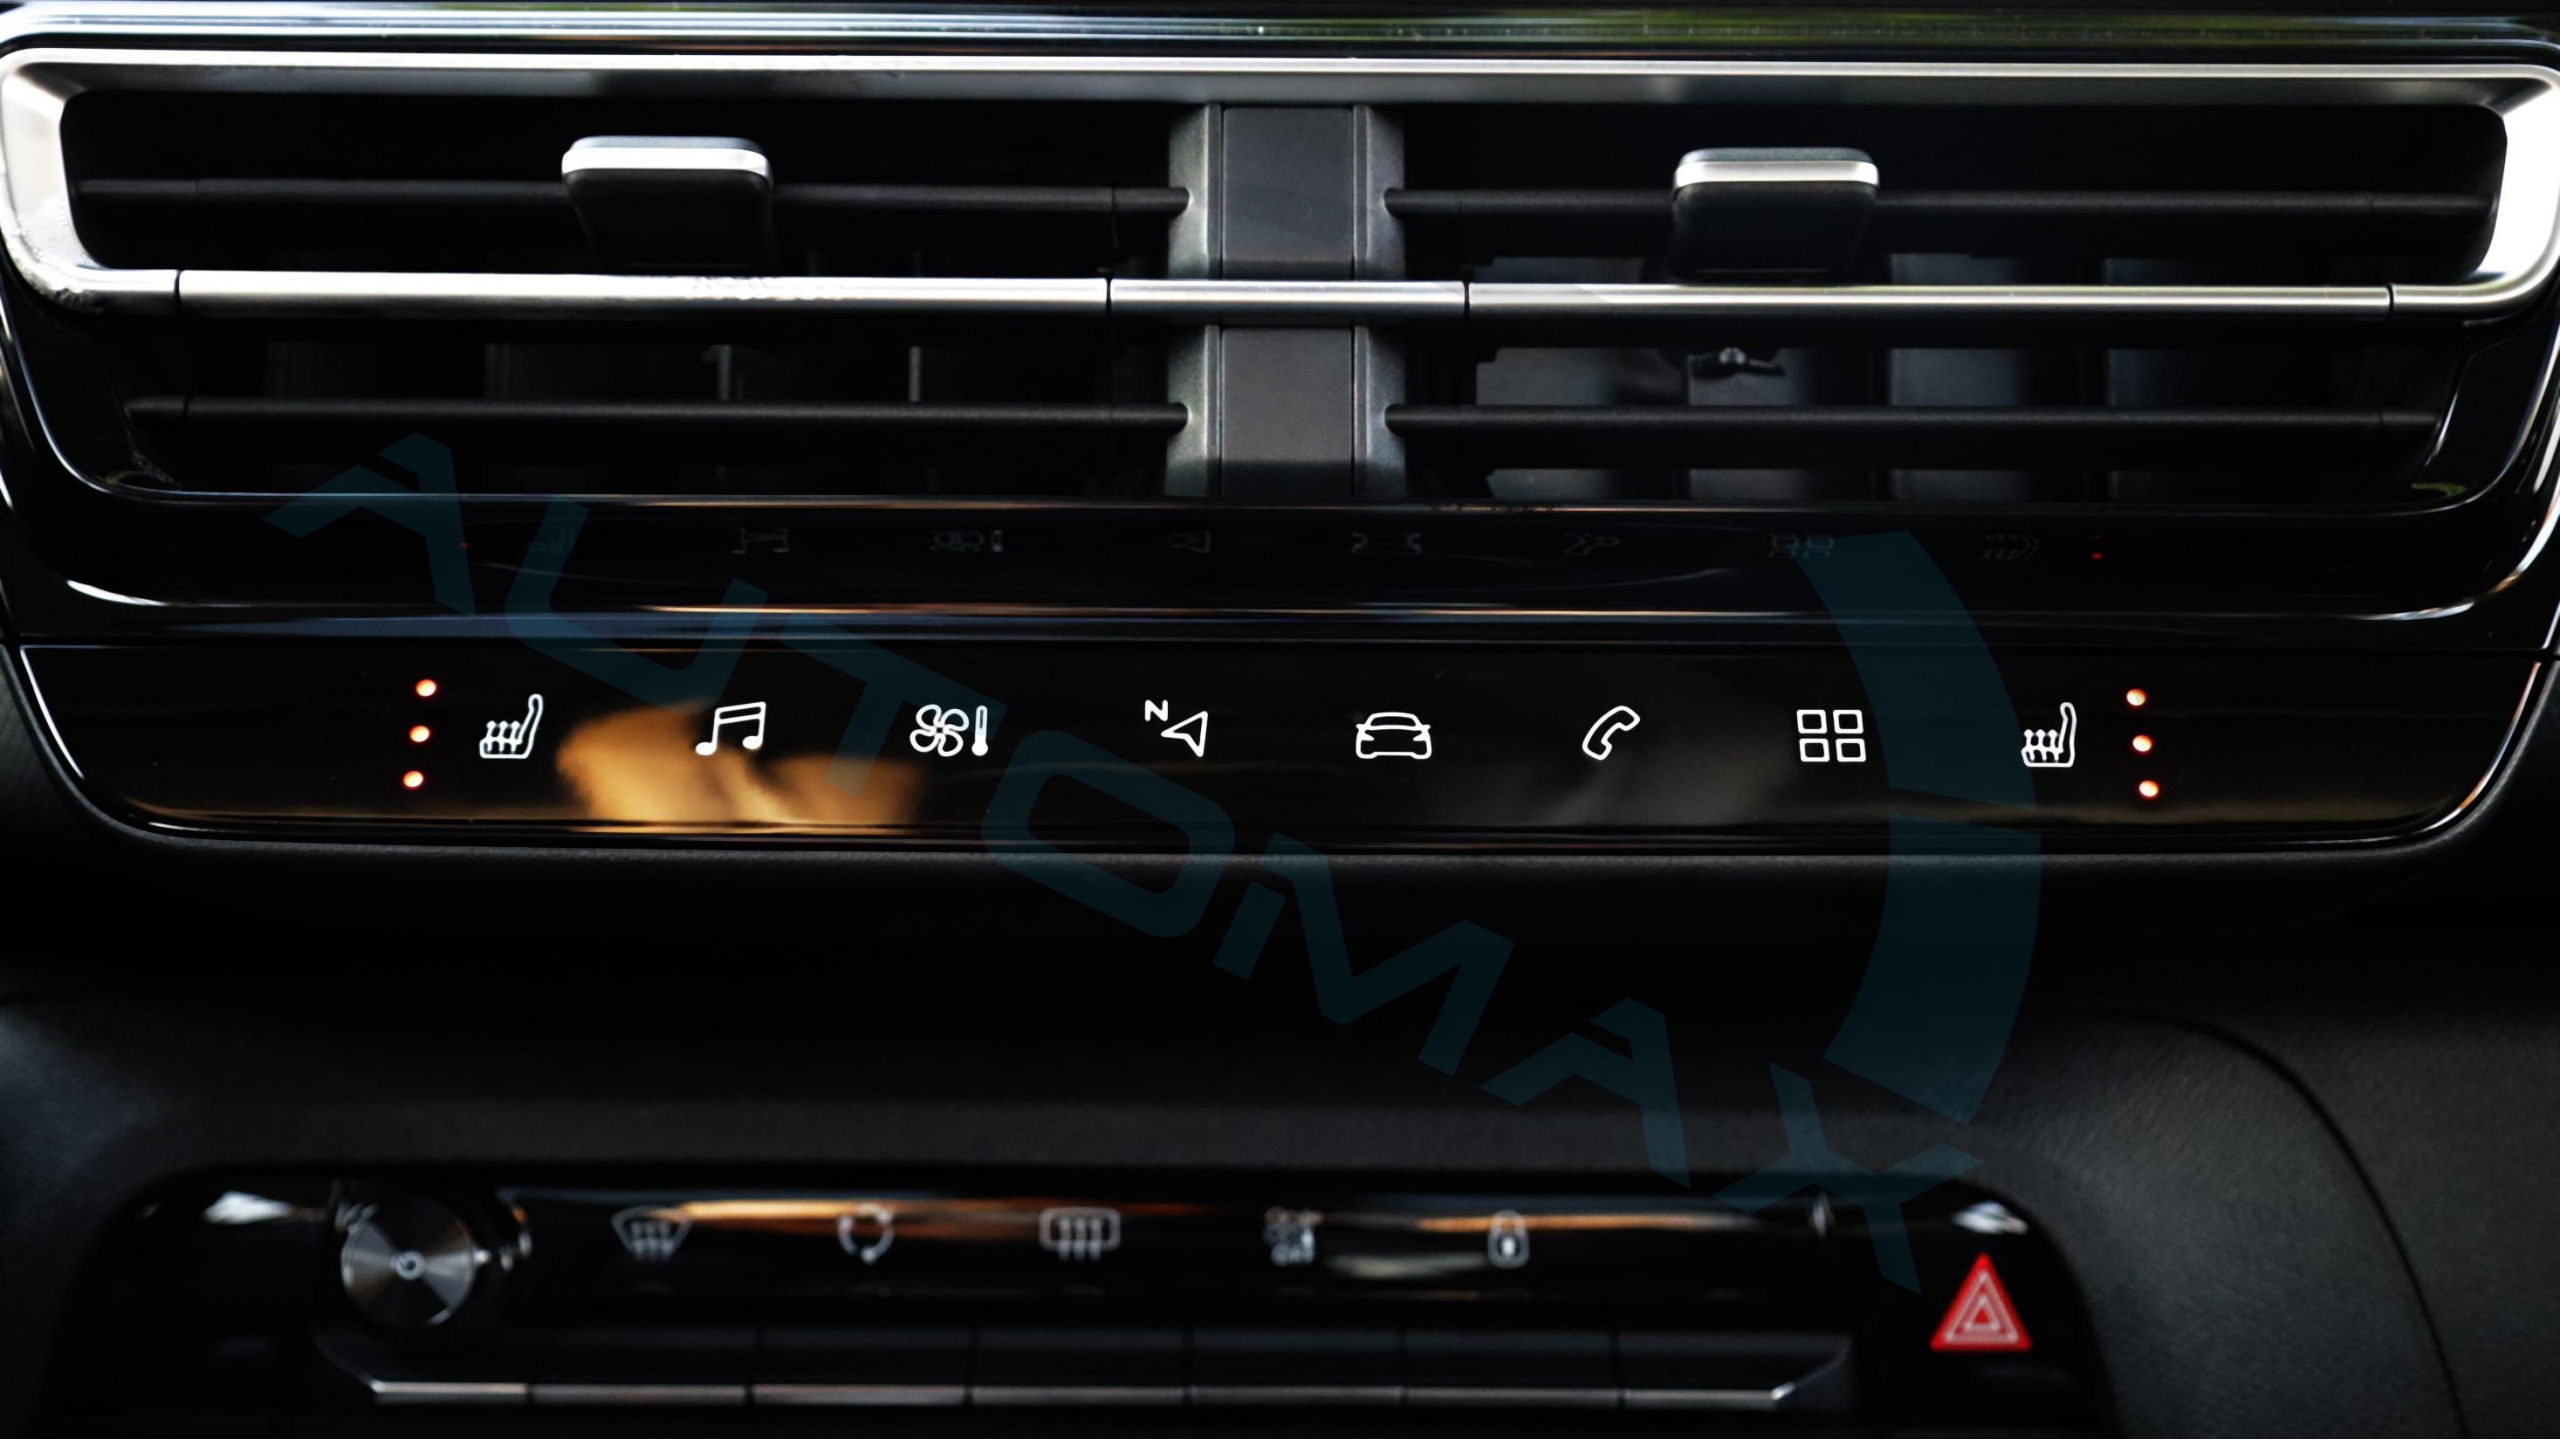

معايير التوجيه

المسارات /  
المراحل

الإعدادات

A/C

- Volume icon (three vertical bars)
- Music icon (musical note)
- Navigation icon (compass with 'N')
- Phone icon (handset)
- Grid icon (four squares)

- Volume knob
- Navigation icon
- Phone icon
- Grid icon
- Phone icon
- Navigation icon
- Lock icon
- Hazard light button (red triangle)