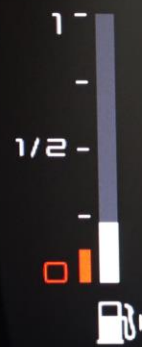

6 km

5.3 km

000/CHECK