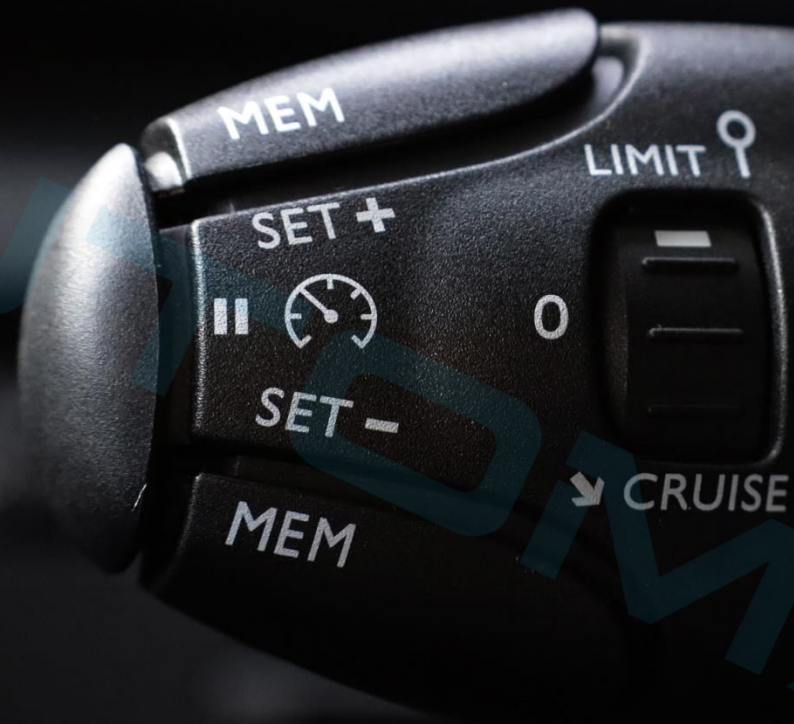

Steering wheel controls on the right side, including buttons for 'LIST' and 'SRC'.

Infotainment screen top section showing 'Lo' in a red box and 'Android Auto' with a play button icon.

OPTIONS | Connectivity

Infotainment screen bottom section with icons for home, music, and other functions.

Physical buttons for 'START STOP' and 'DRIVE MODE' located below the infotainment screen.

LIST

SRC

+

No fault

1 km/h
300 L/100
6 km