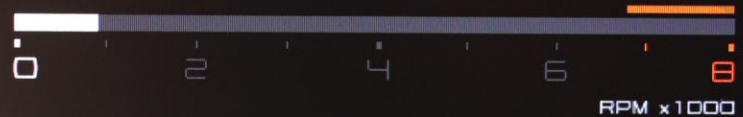

Mud
P

km/h

6 km

5.3 km

000/CHECK