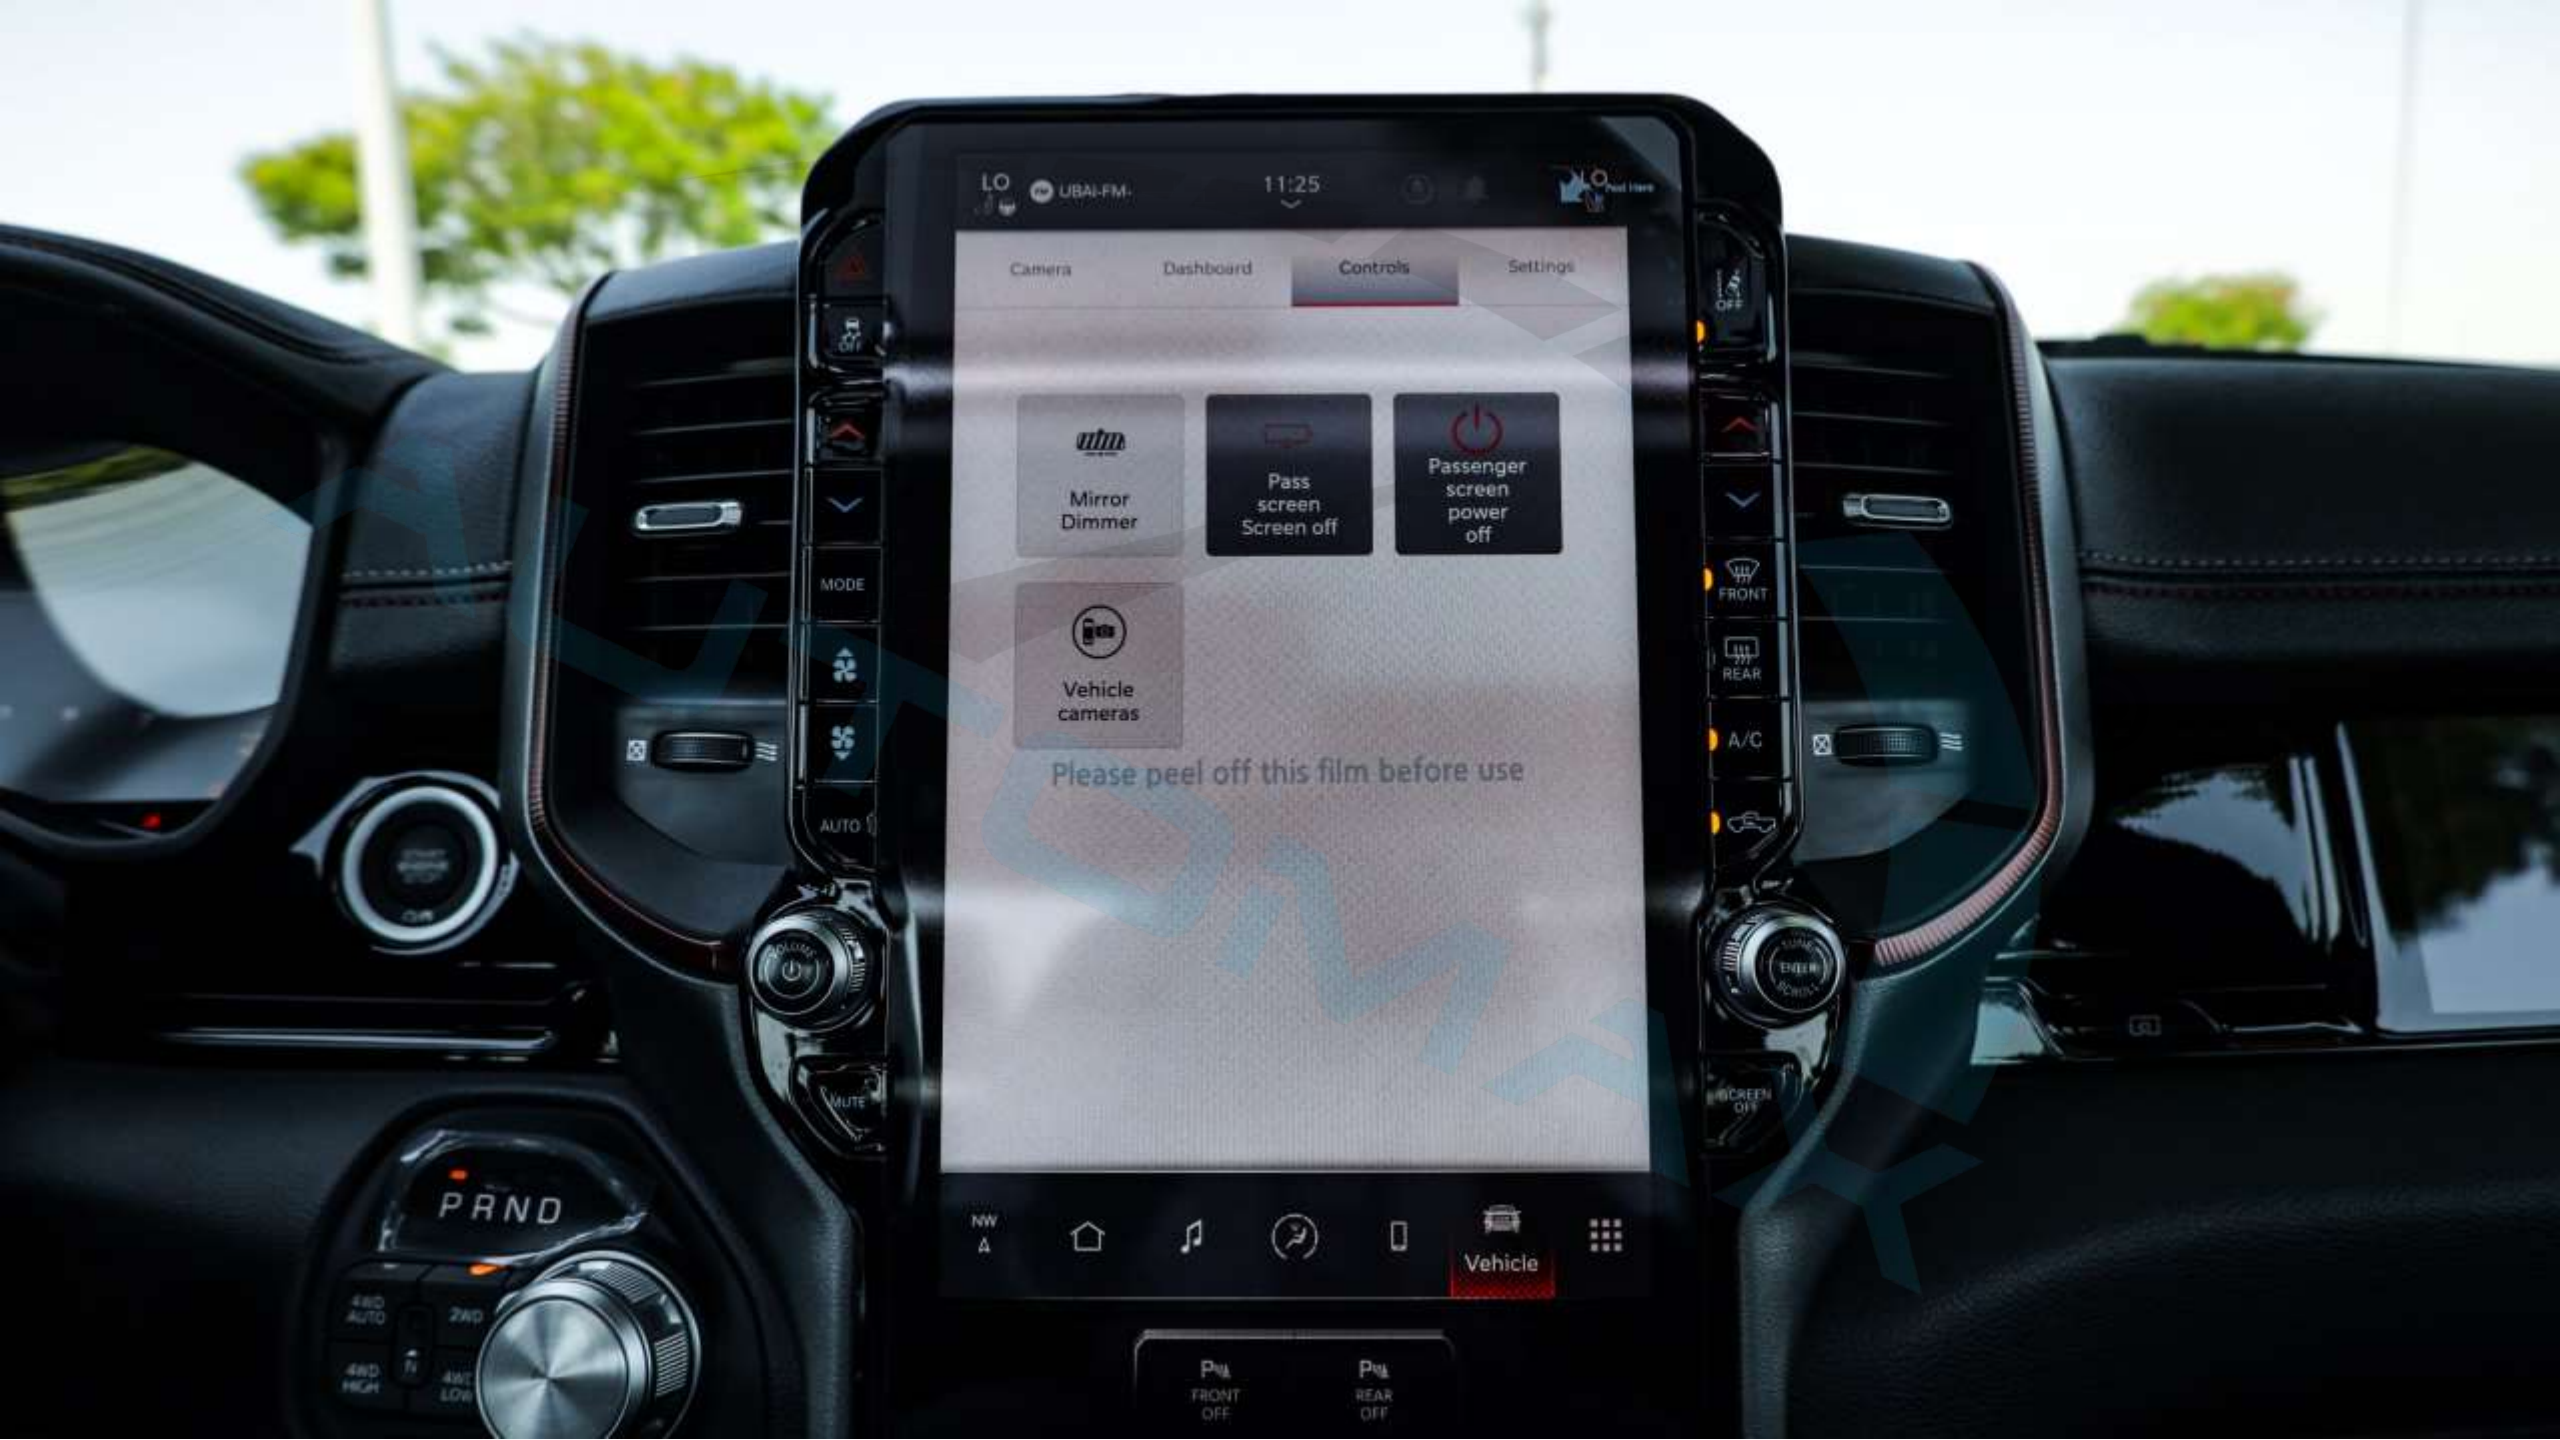

Theme mode Light Dark Auto

Touchscreen beep

Show main category bar labels

Navigation turn-by-turn displayed in cluster

LO UBAI-FM- 11:25

Camera Dashboard Controls Settings

Mirror Dimmer

Pass screen Screen off