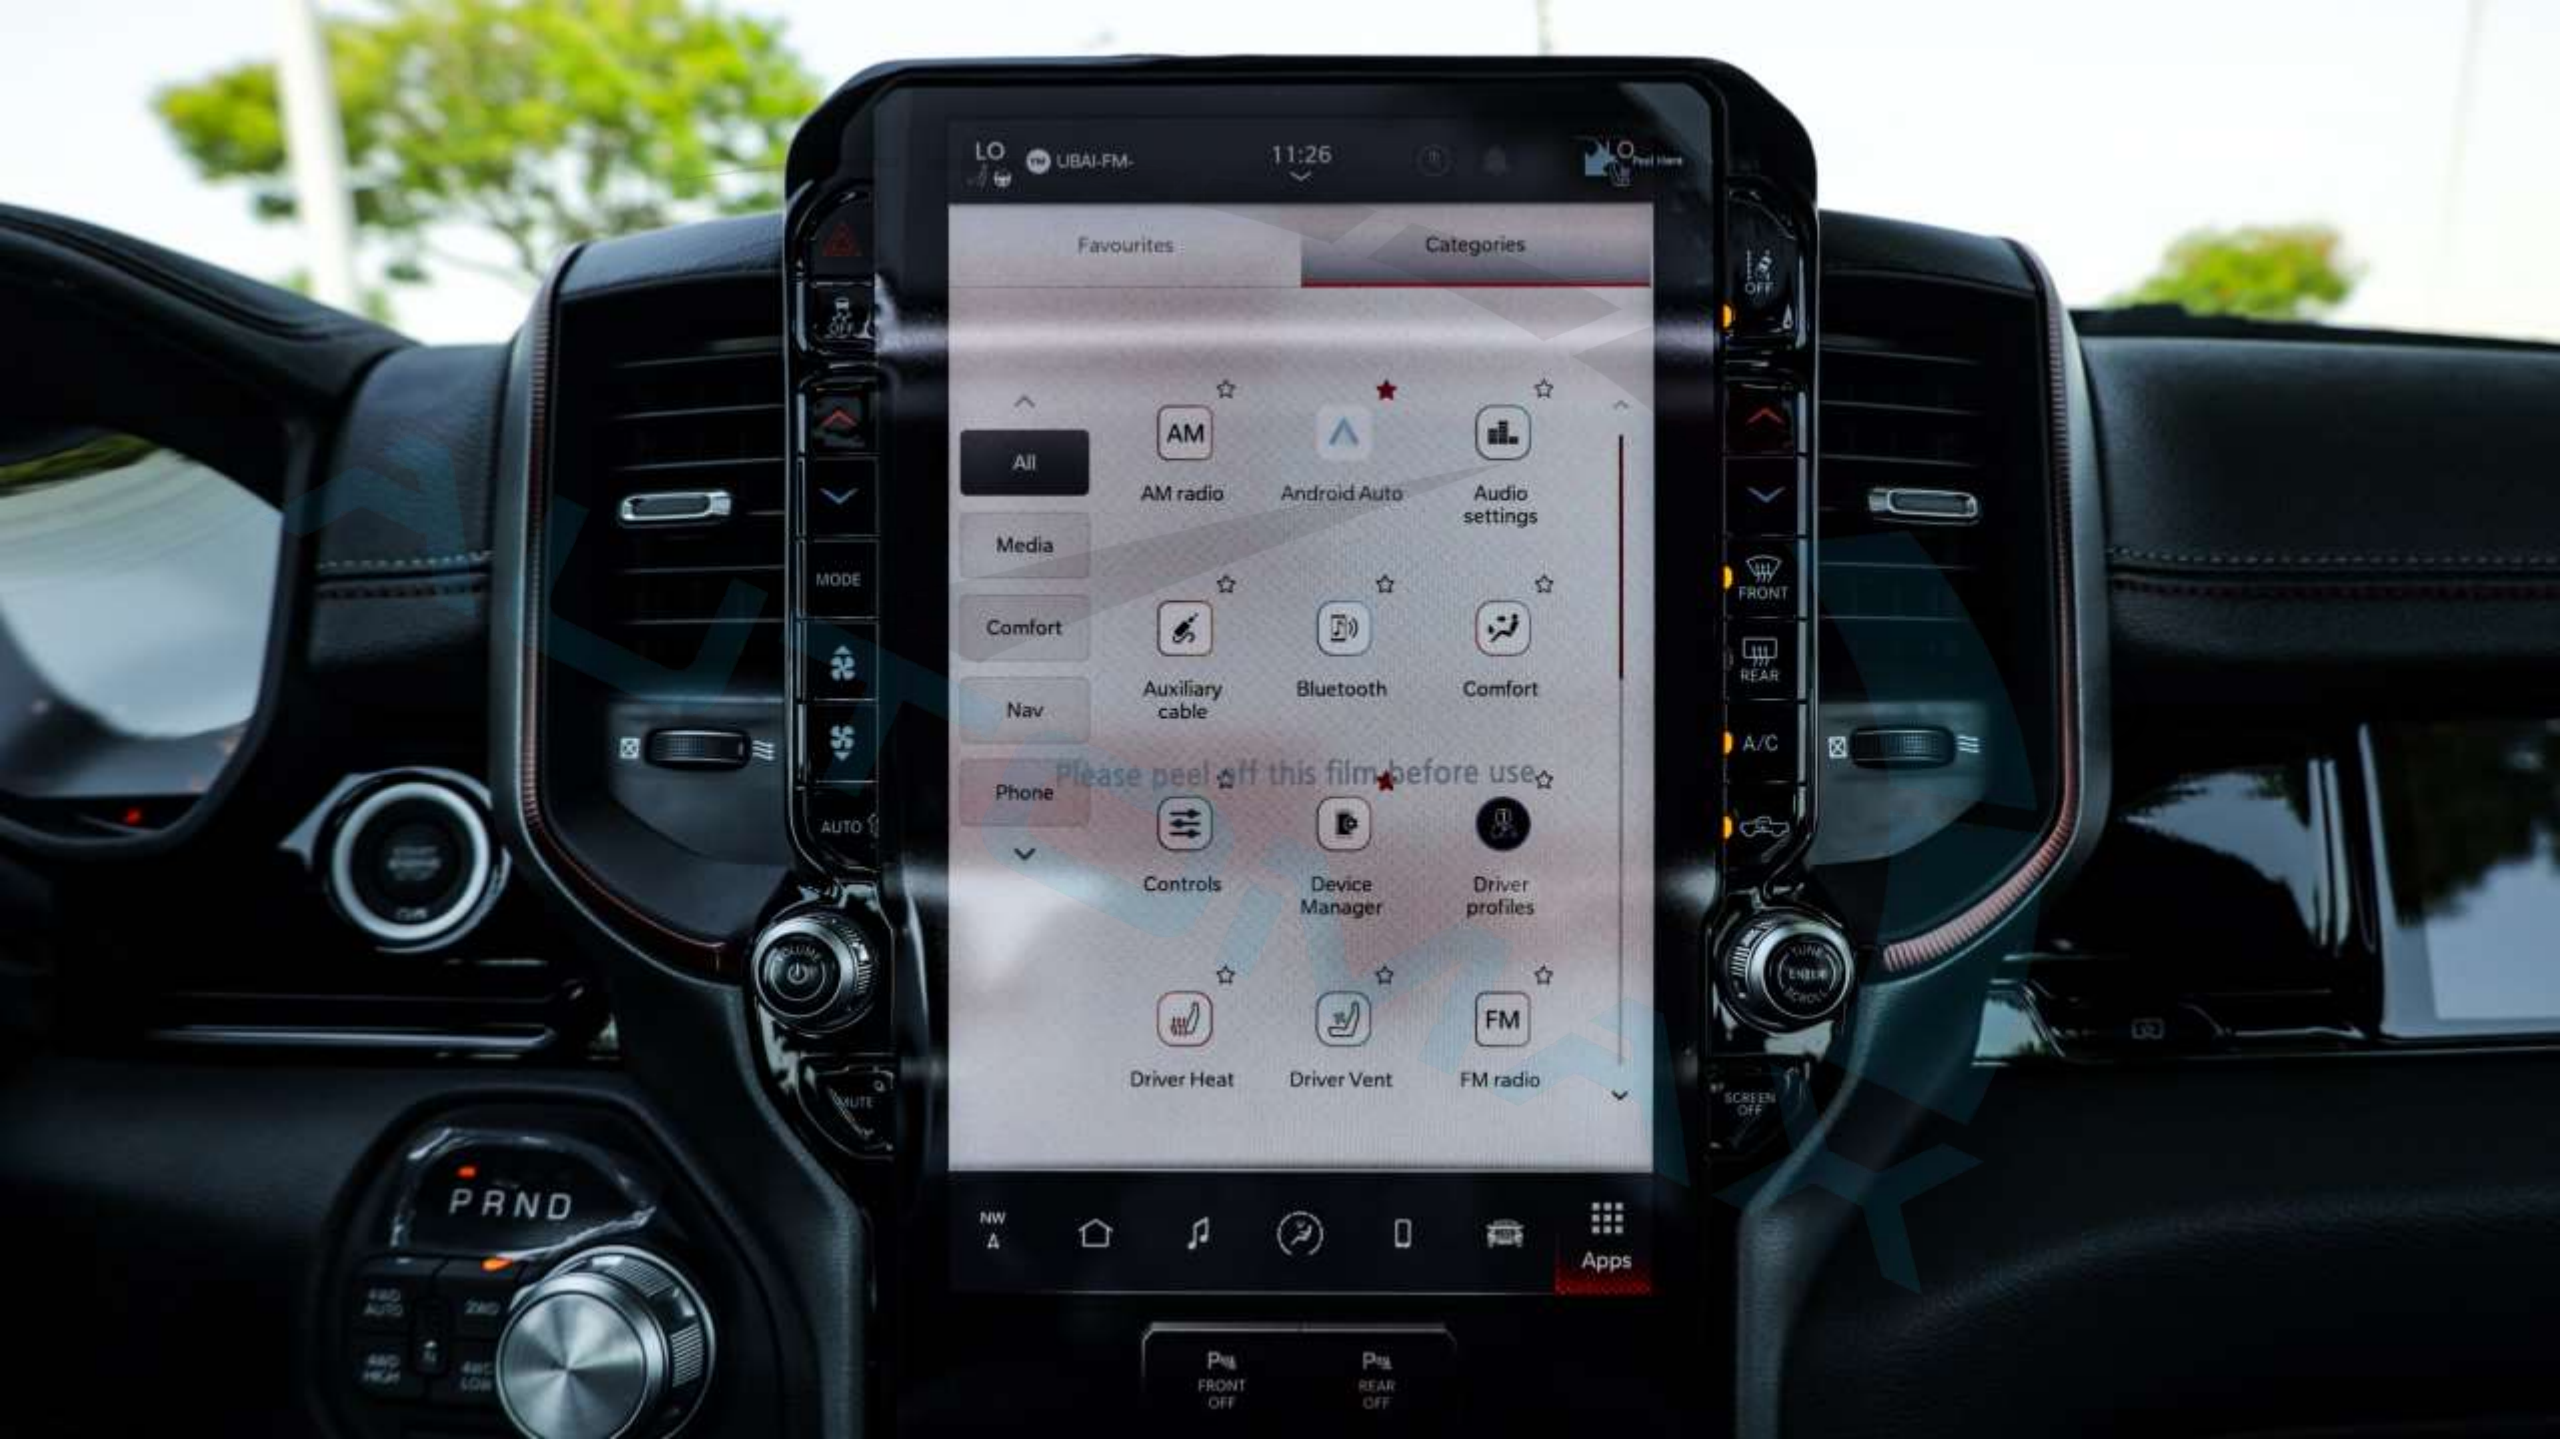

LO LIBAI-FM

11:26

Peel Here

Favourites

Categories

All

AM

AM radio

Android Auto

Audio settings

Media

Comfort

Nav

Phone

Auxiliary cable

Bluetooth

Comfort

Controls

Device Manager

Driver profiles

Driver Heat

Driver Vent

FM

FM radio

Please peel off this film before use

NW

Home icon

Music icon

Navigation icon

Phone icon

Car icon

Apps icon

Apps

PRND

4WD AUTO, 2WD, 4WD FRONT, 4WD LOW

FRONT

OFF

REAR

OFF

SCREEN OFF