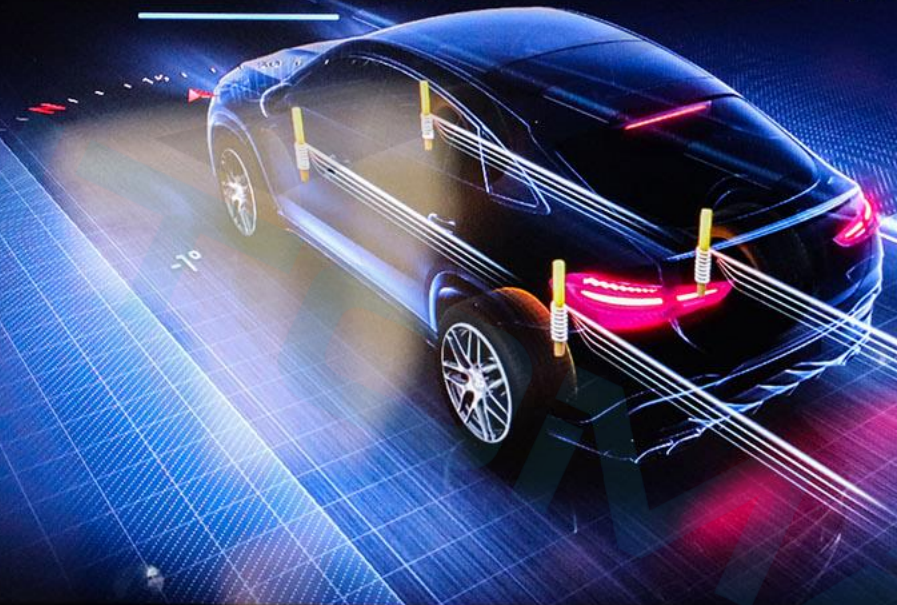

4G 17:42

Vehicle Engine IWC Consumption

LOW

LOW