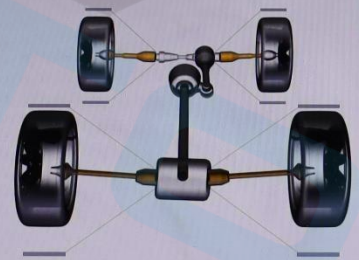

Off Road Pages

- Vehicle Dynamics
- Accessory Gauges
- Pitch & Roll
- Selec-Terrain
- **Suspension**

Entry/Exit

55°22'03" E 25°10'06" N Altitude: -8 m SNOW