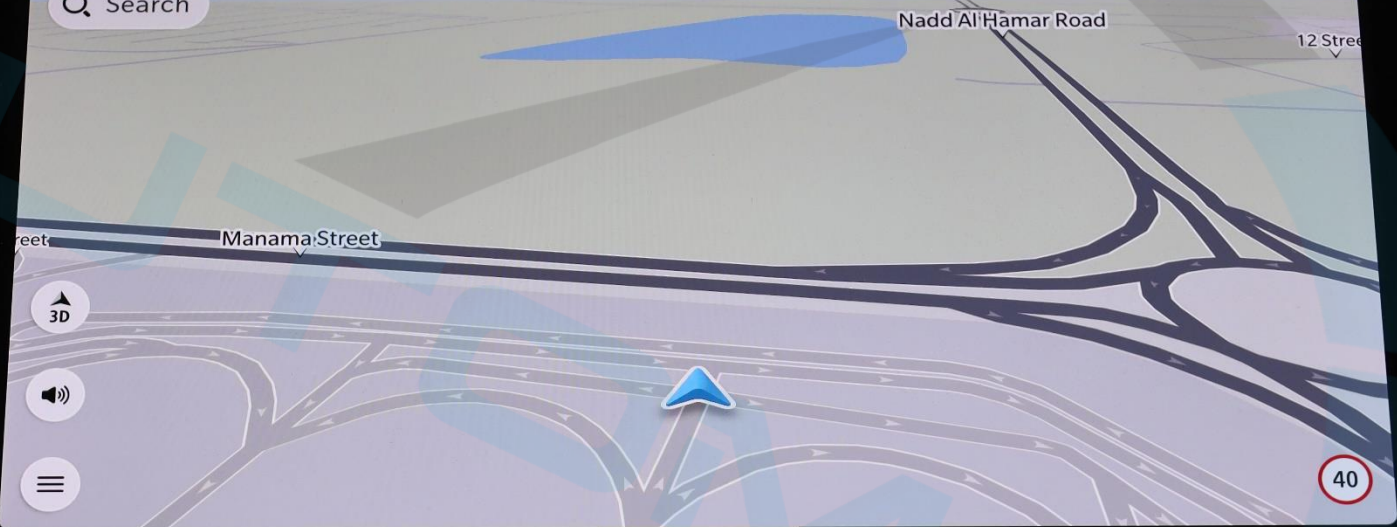

LO [Icons] 42° OUT 5:20 [FM] FM- [Icons] LO

Search

- 3D
- [Speaker icon]
- [Menu icon]

40

- [Home icon]
- [Music icon]
- [Activity icon]
- S
  A
  Nav
- [Phone icon]
- [Car icon]
- [App grid icon]

MUTE

- [Phone icon]
- [Menu icon]
- [Climate icon]
- [Steering wheel icon]
- [Climate icon]
- [Menu icon]
- [Phone icon]

SCREEN OFF