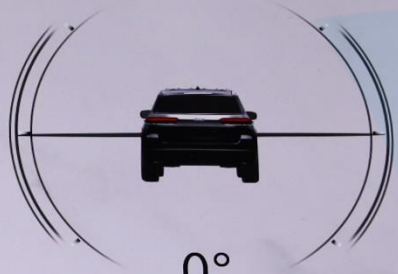

Roll

55°22'03" E 25°10'06" N Altitude: -8 m SNOW

MUTE

SCREEN OFF