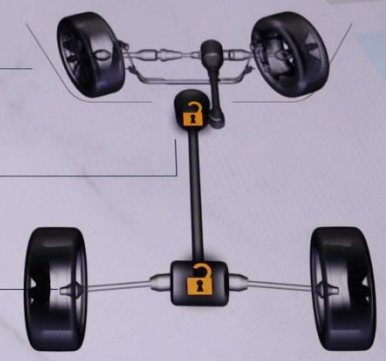

< Off Road Pages

- Vehicle Dynamics
- Accessory Gauges
- Pitch & Roll
- Selec-Terrain
- Suspension

Steering Angle:
24°

Transfer Case:
Unlocked

Rear Axel Locker:
Unlocked

55°22'03" E 25°10'06" N Altitude: -8 m SNOW

MUTE

SCREEN OFF