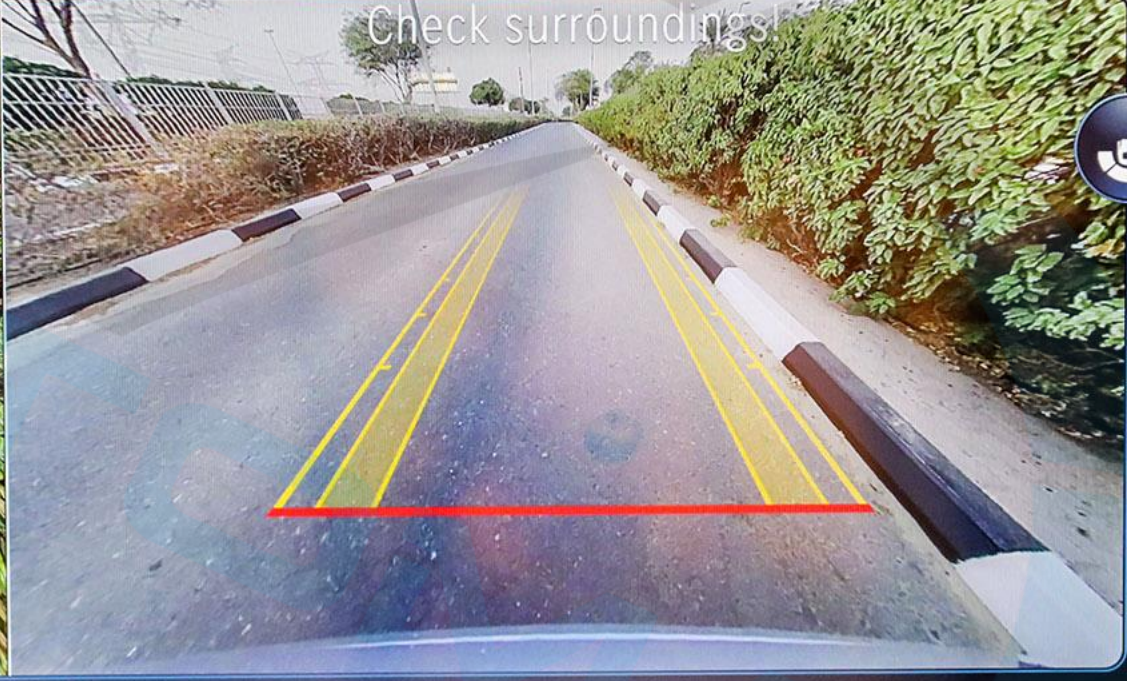

Search

Offroad

Performance

Settings

LOW

LOW

Rear

Check surroundings!

P

AUTO

P 1

Front camera image. Drive forward to view the ground

Check surroundings!

DSR

P

17° N