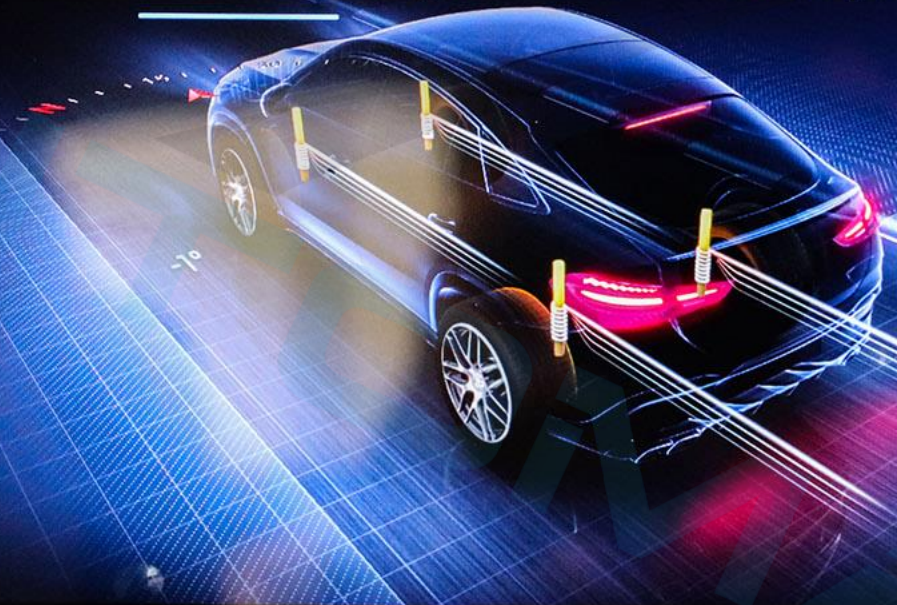

Position seat automatically >

Reset >

4G 17:42

Vehicle Engine IWC Consumption

LOW

LOW

4G 17:44

Comfort