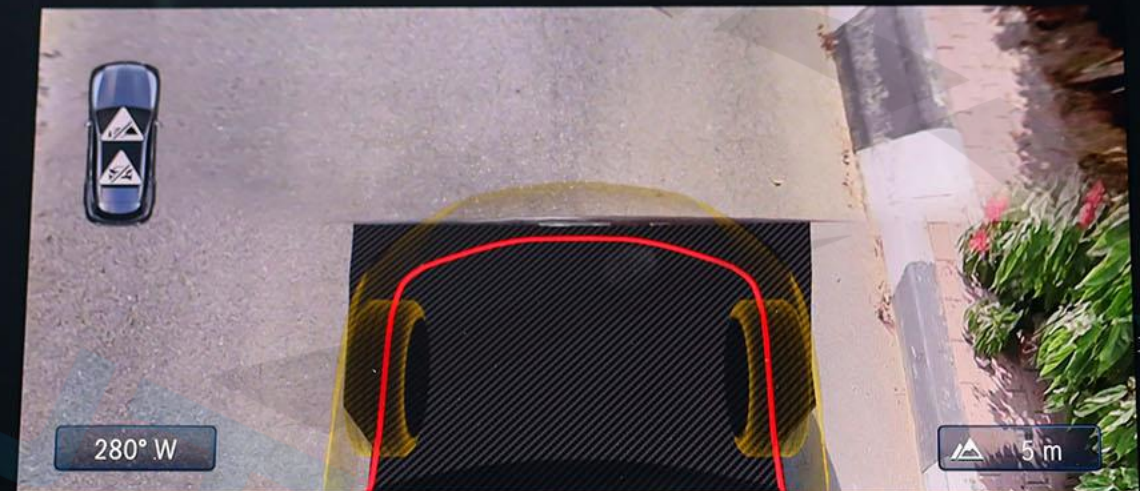

R
N
D
P

Camera views

P Parking Assistance

Check surroundings!

Select the view by touching the display

Navigation and climate controls including a home button, back/forward arrows, and fan speed settings (LOW, MAX, REAR).

Bottom status bar with icons for DYNAMIC, camera, car, hazard lights, home, power, and volume.

Front camera image. Check surroundings!

DYNAMIC

Functions

HUD
Head-up display

ESP

Car wash mode

M
Manual shifting