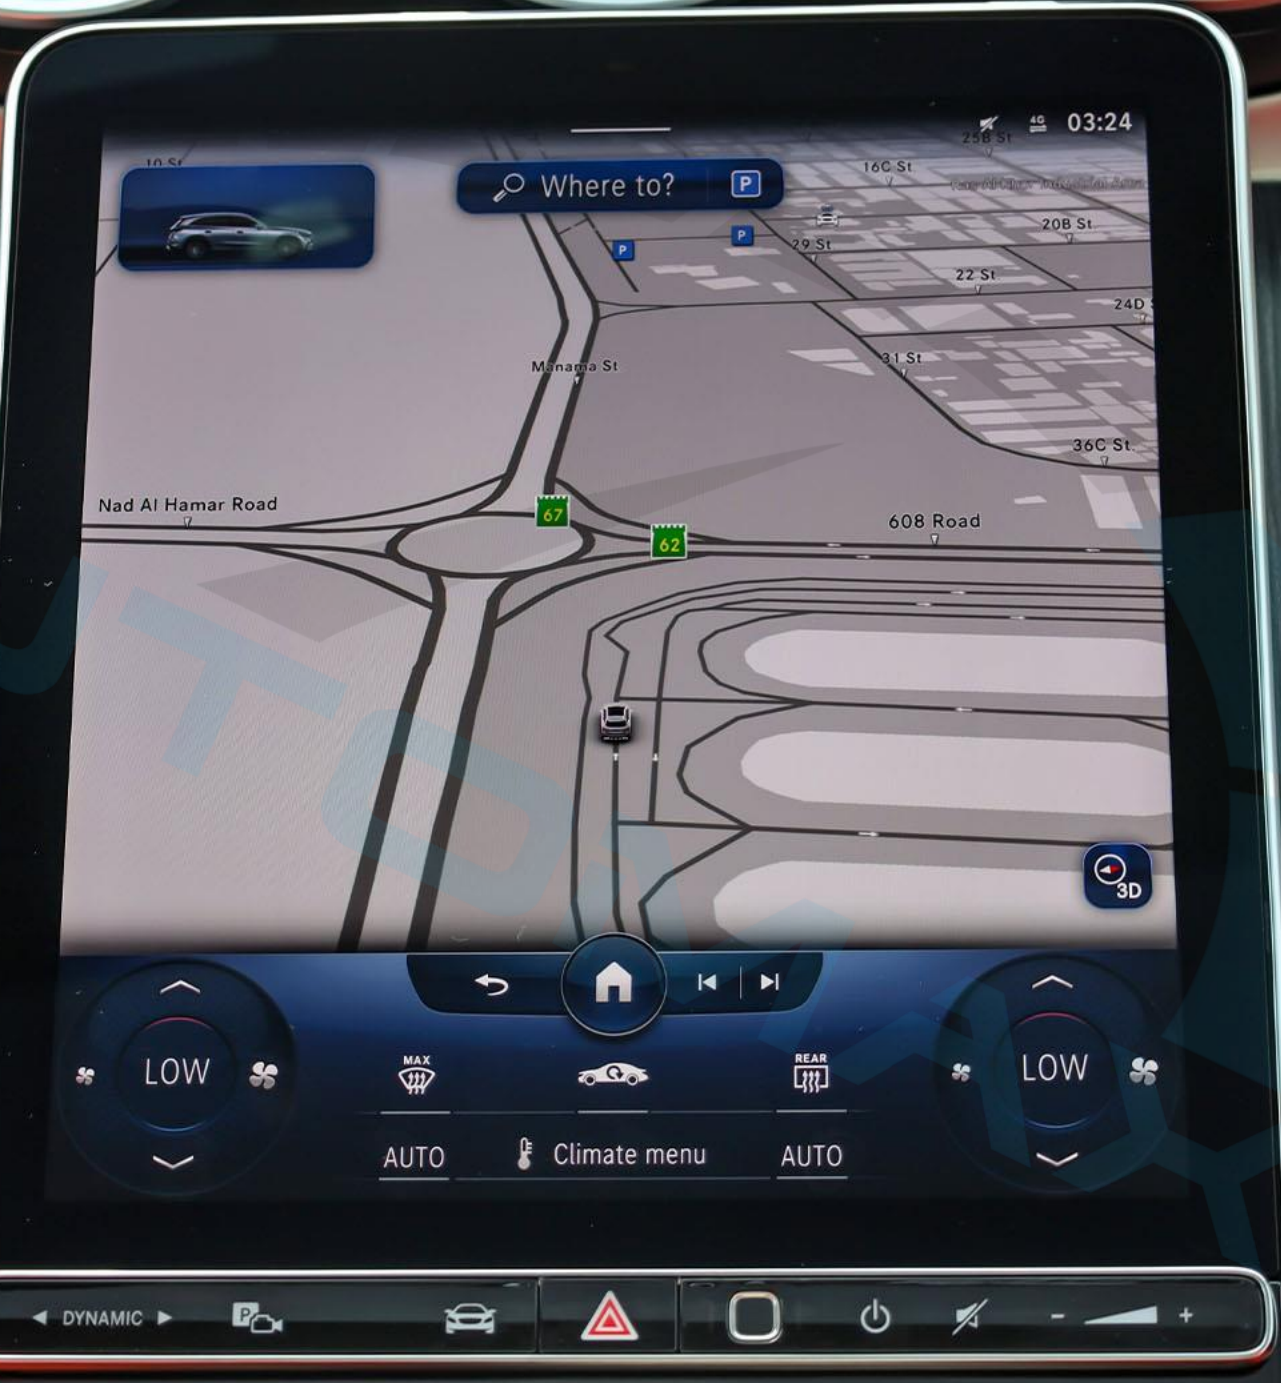

R
N
D
P

Camera views

P Parking Assistance

Check surroundings!

Select the view by touching the display

Navigation and climate controls including a home button, back/forward arrows, and fan speed settings (LOW, MAX, REAR).

Bottom status bar with icons for DYNAMIC, camera, car, hazard lights, home, power, and volume.

Front camera image. Check surroundings!

DYNAMIC

Functions

HUD
Head-up display

ESP

Car wash mode

M
Manual shifting