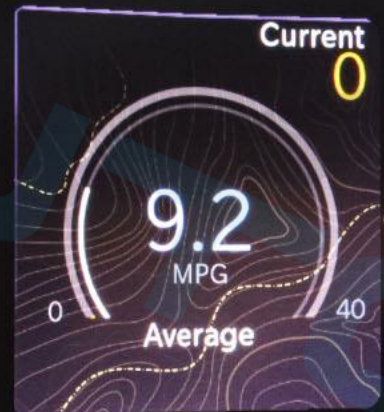

Jeep

AIRBAG

SET+

CANC

RES

SET-

0 km/h P 88°F

Press OK to Select

Hold OK to Edit

32 km

--

4. Off Road

0 km/h P

88°F

AUTO

Automatic Full