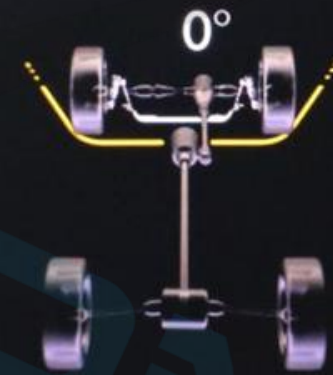

--

4. Off Road

0 km/h P

88°F

Vehicle Dynamics

32 km