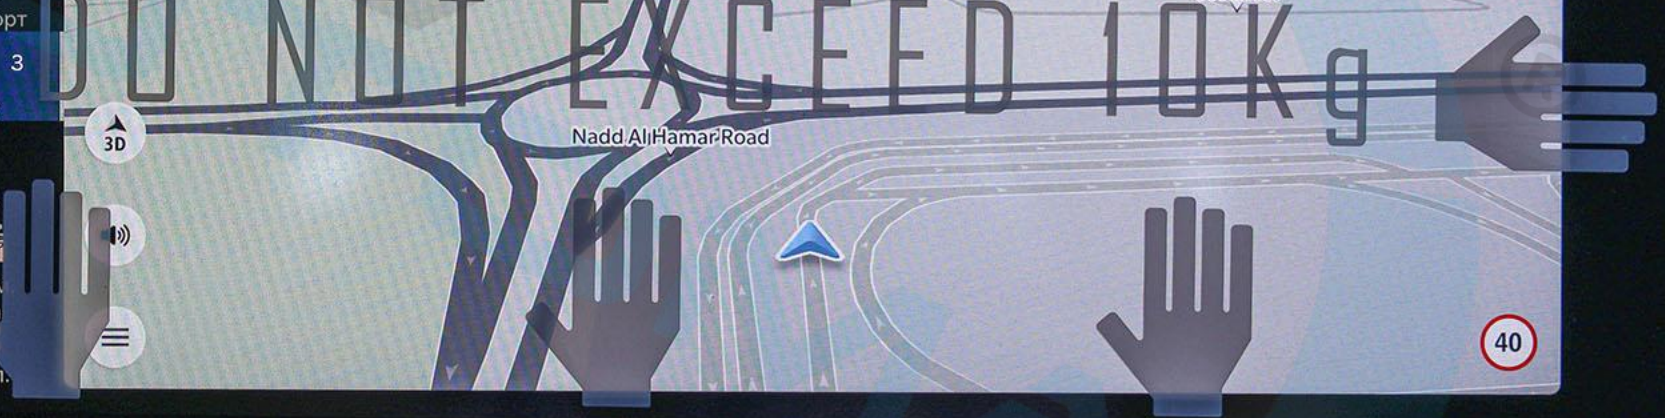

DO NOT PRESS

Главная

Медиа

Комфорт

Nav 3

Тел.

Автом.

Прил.

Низ.

75°
НАРУЖИ

10:55

FM

EmaratFM

69°

Поиск

DO NOT EXCEED 10KG

3D

40