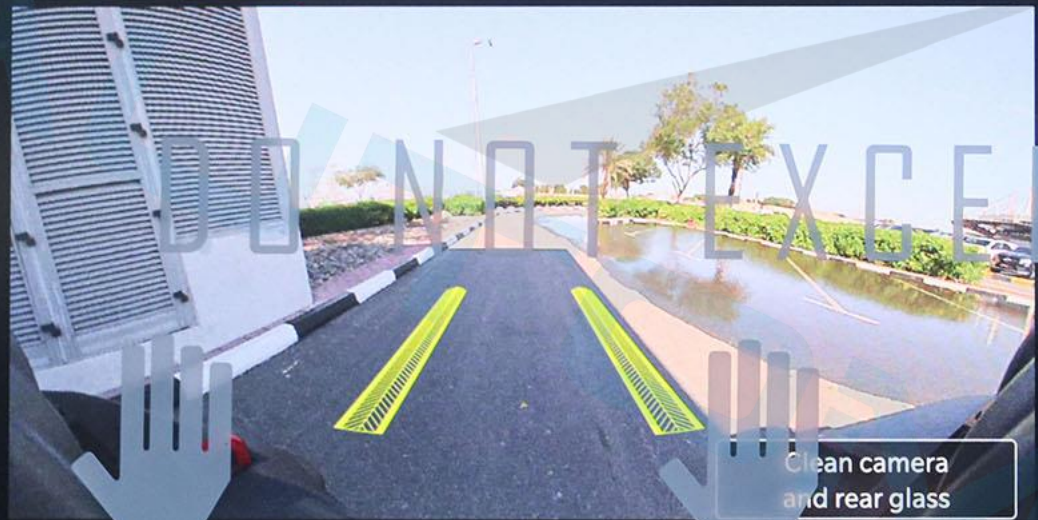

ON OFF

BEAR WIPER

Control buttons for the rear wiper and other vehicle functions.

DO NOT PRESS

Clean camera and rear glass

Jeep

DO NOT PRESS

EXCELED Jeep