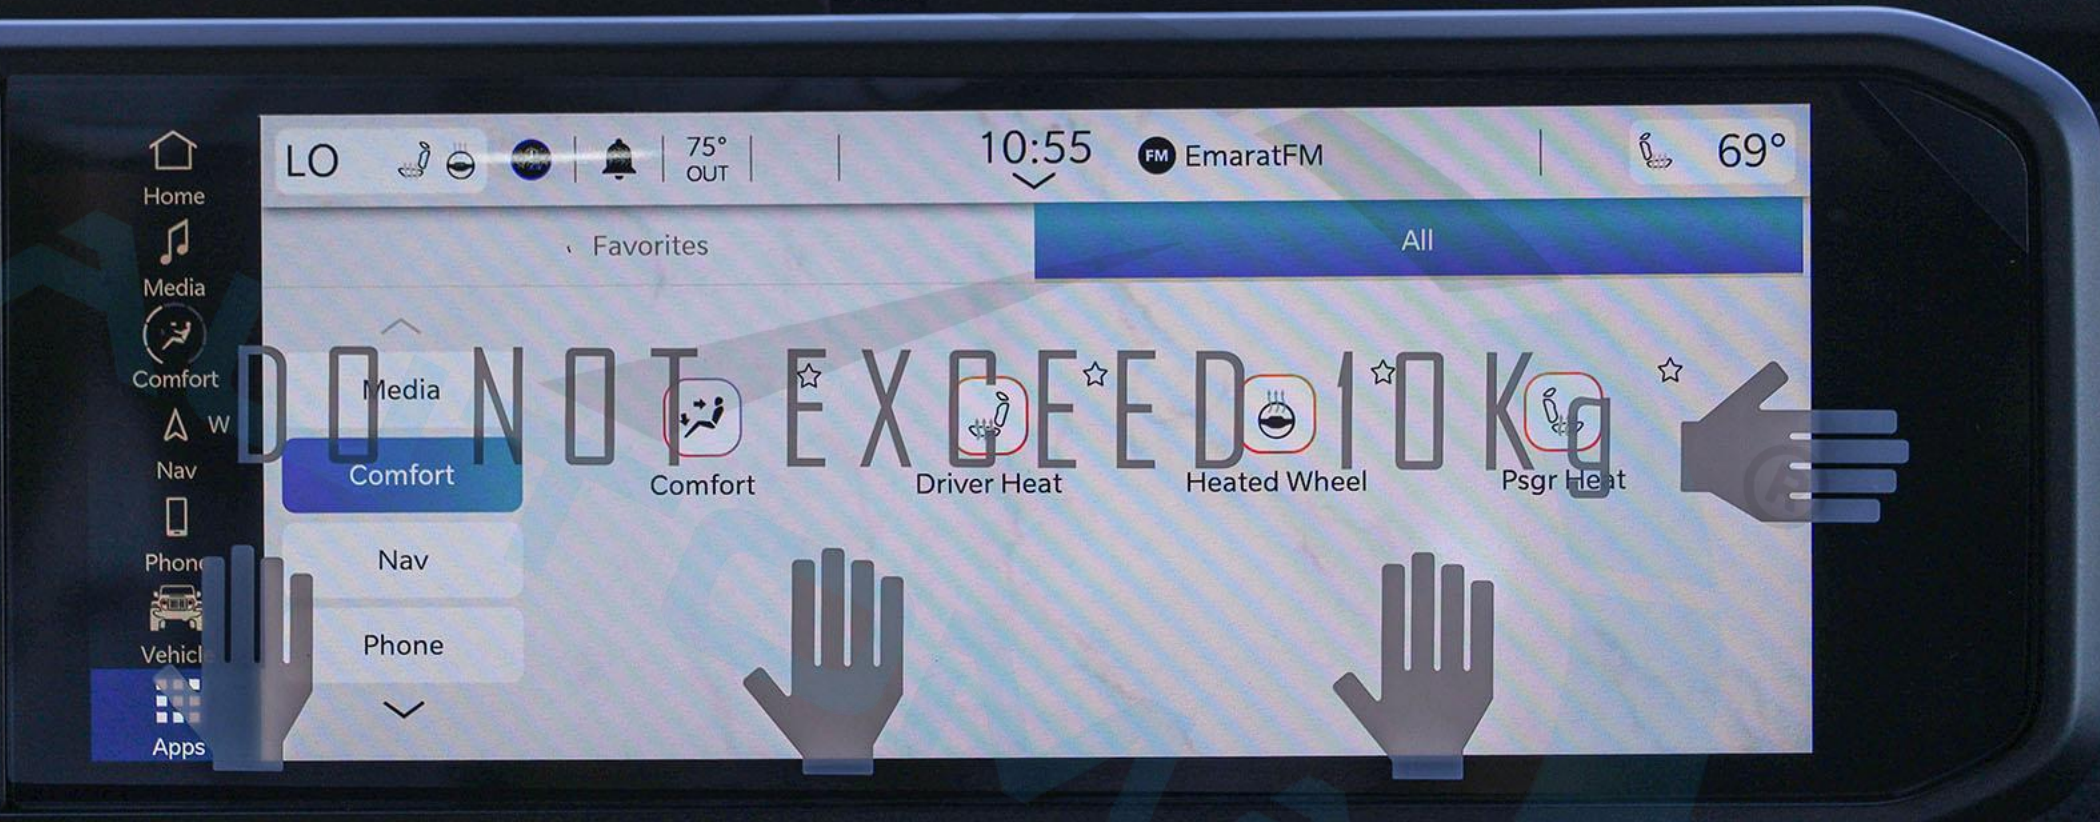

DO NOT PRESS

LO

75°
OUT

10:55

EmaratFM

69°

Favorites

All

Media

Comfort

Comfort

Driver Heat

Heated Wheel

Psgr Heat

Nav

Phone

Apps