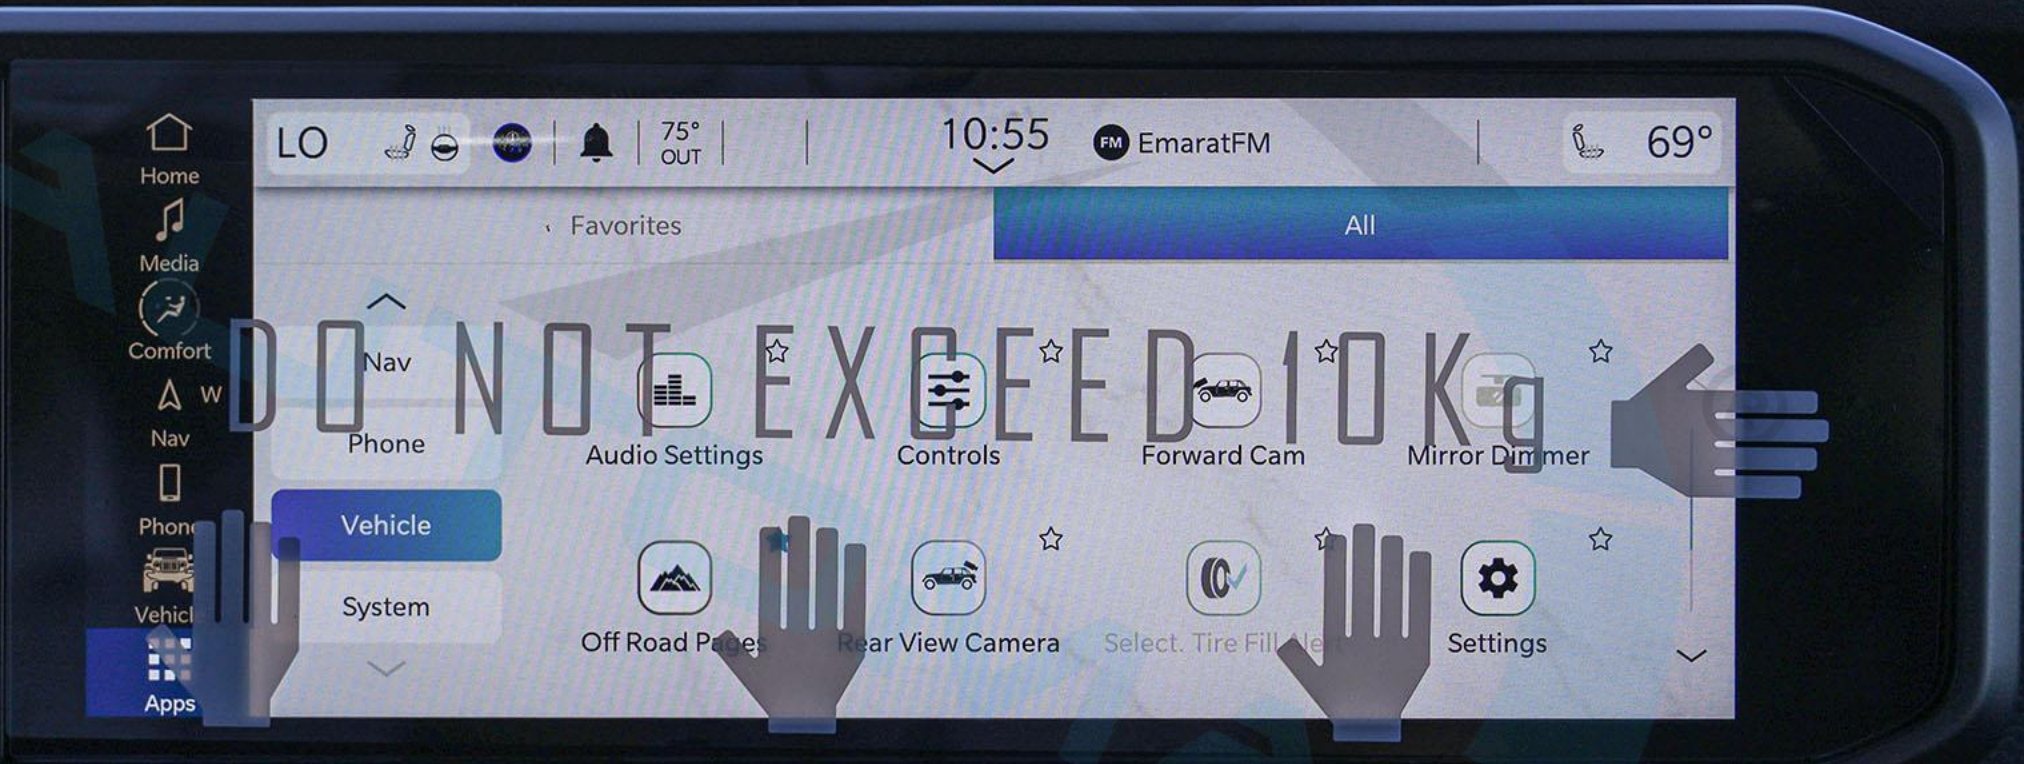

DO NOT PRESS

LO

75°

OUT

10:55

FM EmaratFM

69°

Favorites

All

DO NOT EXCEED 10KG

Home

Media

Comfort

Nav

Phone

Vehicle

Apps

Nav

Phone

Vehicle

System

Audio Settings

Controls

Forward Cam

Mirror Dimmer

Off Road Pages

Rear View Camera

Select. Tire Fill

Settings