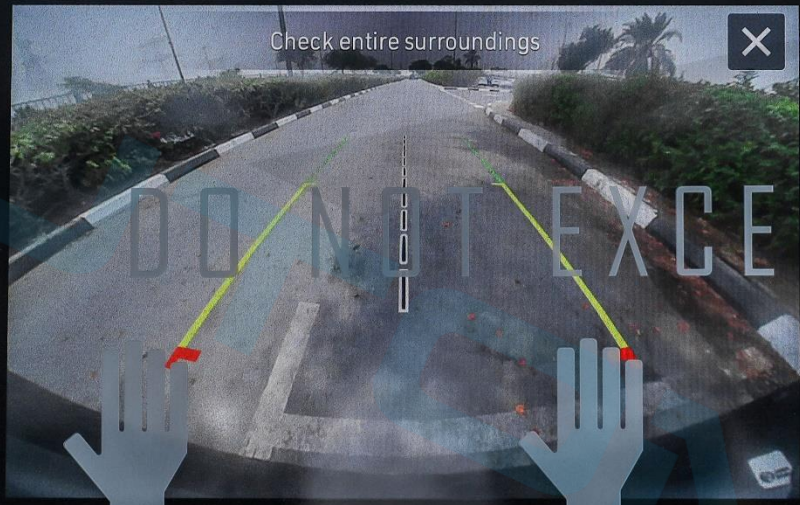

54 km

PULL
OFF
ON
- REAR
WIPER

E P 40°C
3. Driver Assist

Adaptive
Cruise Control
(ACC)
Off

54 km

Check entire surroundings

DO NOT PRESS

START
ENGINE
STOP