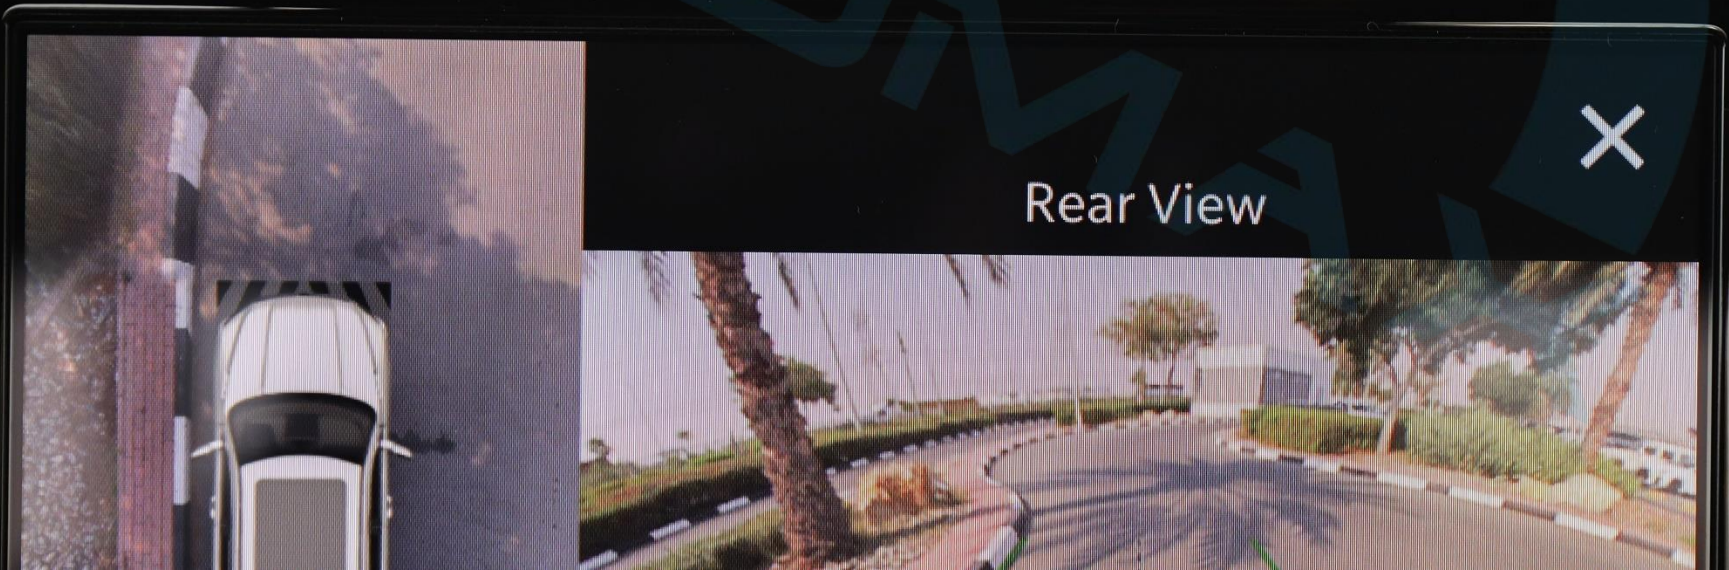

300 30

RAM

12V DC

ON

TRAM

Rear View

OFF ON

Rear View