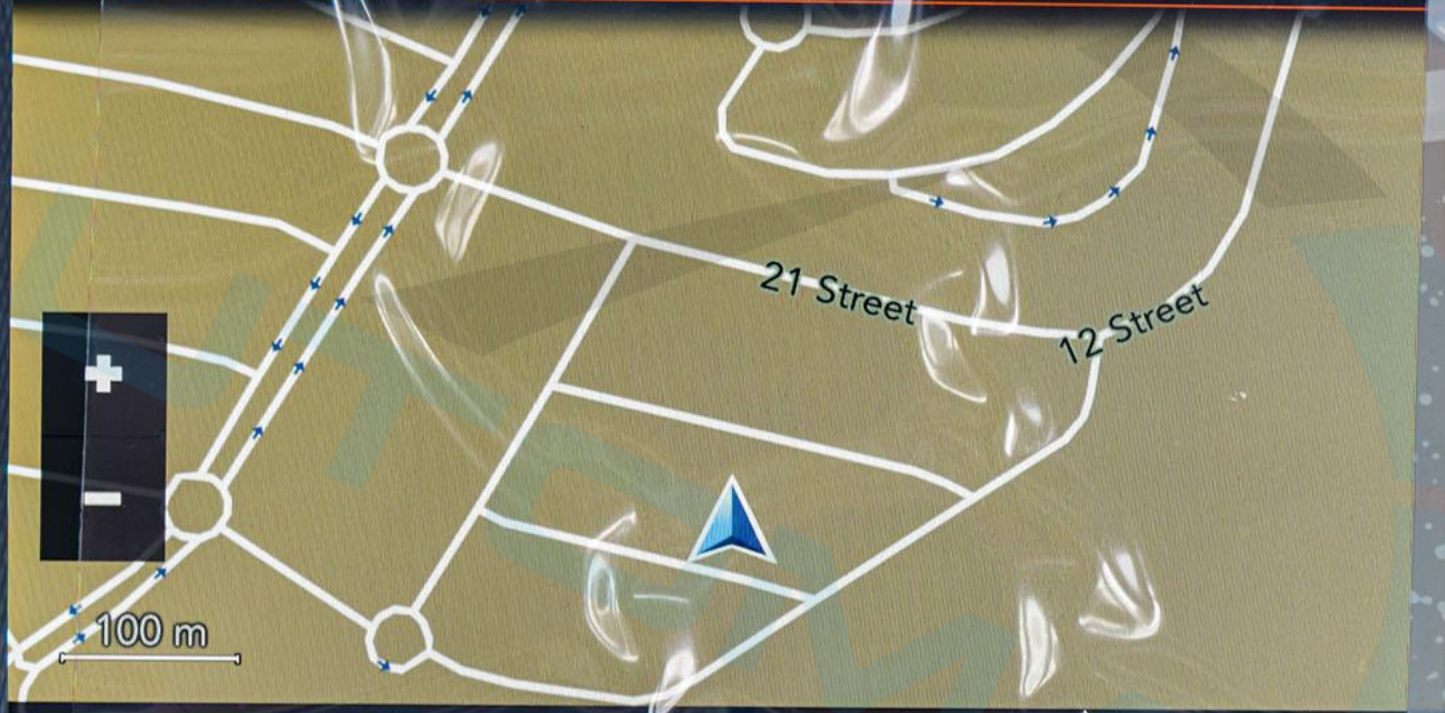

LO

FM 89.4

12:04

37° out.

LO

Menu

Current Street
Near Unnamed Road

Current Town
Dubai

89.4

Media

Climate

Controls

Apps

Nav

Phone

Settings