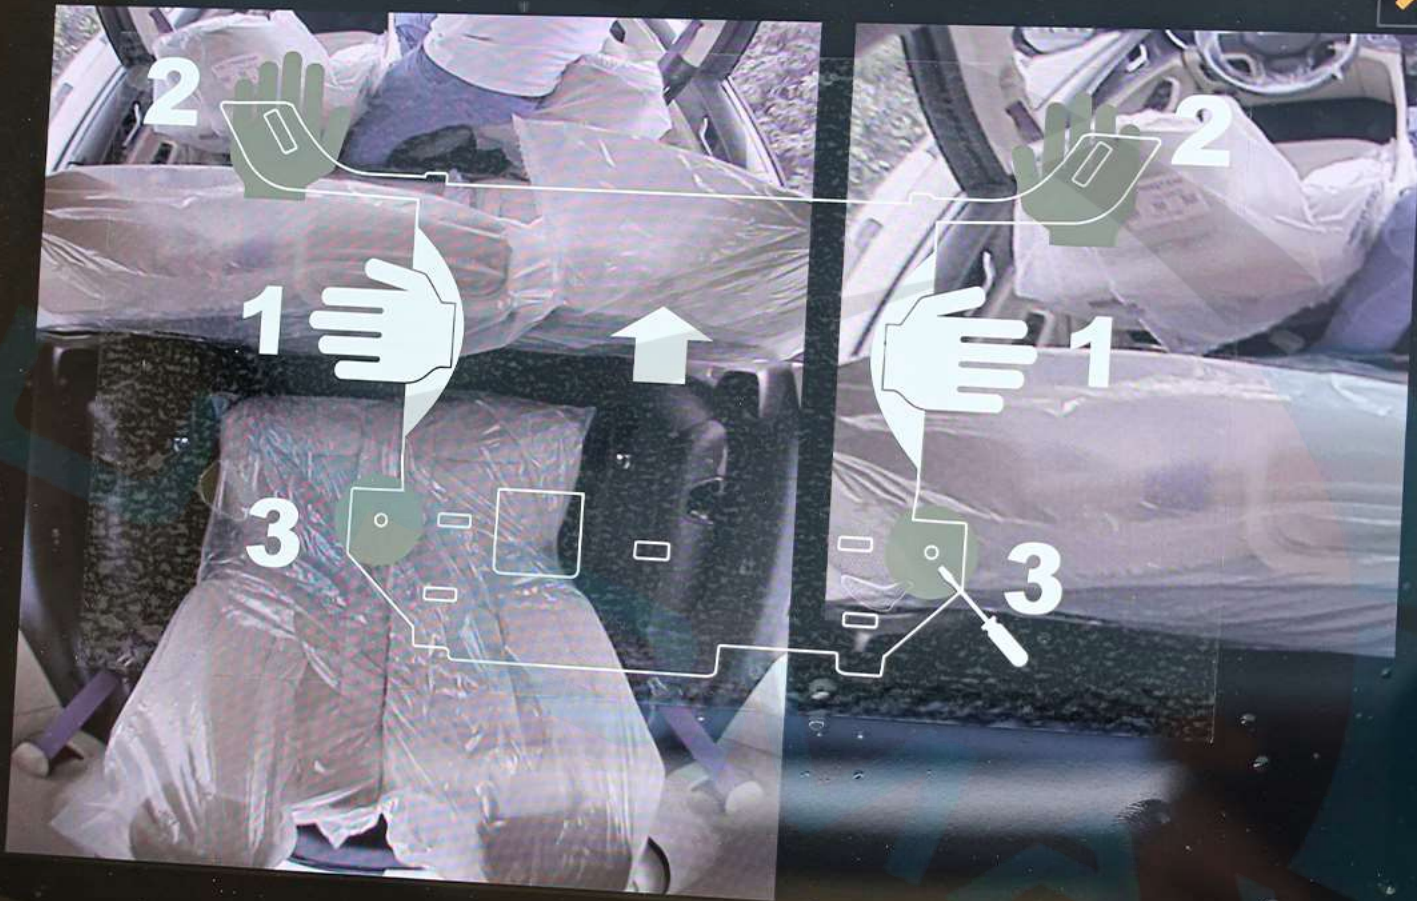

Select a seat to change zoom view