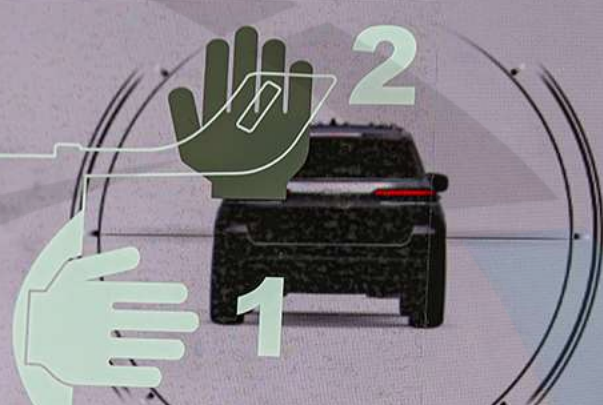

FM ARABIYA

LO

Vehicle Dynamics

2

Accessory Gauges

Pitch & Roll

Selec-Terrain

Forward Facing Camera