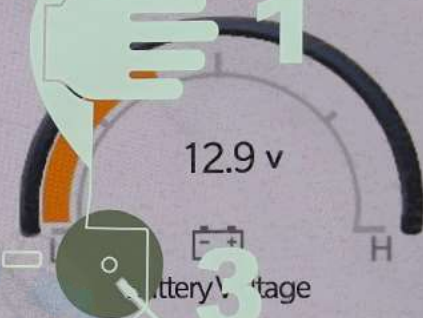

Selec-Terrain

Forward Facing Camera

4WD  
HIGH

55°22'03" E 25°10'06" N

Altitude -19 m

AUTO

E  
A

Vehicle