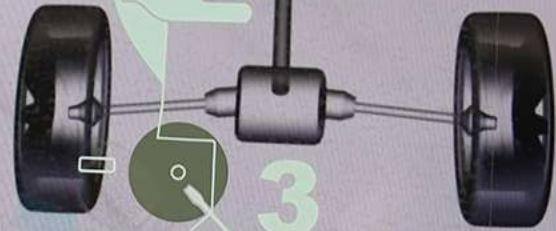

Accessory Gauges

Transfer Case:  
4WD HIGH

**1**

Pitch & Roll

Selec-Terrain

Forward Facing Camera

**3**

**3**