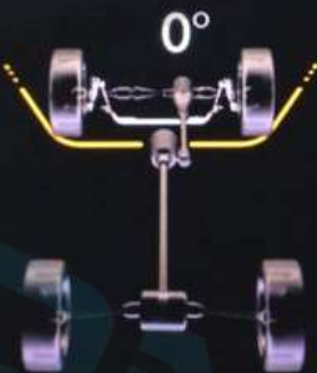

4. Off Road

0 km/h P

88°F

Vehicle Dynamics

32 km

E