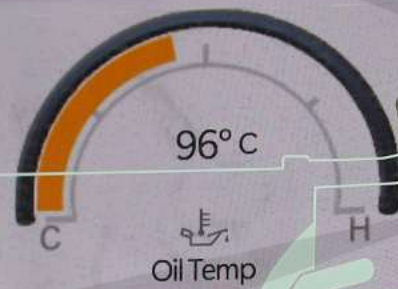

LO

36°
OUT

4:38

FM ARABIYA

LO

Vehicle Dynamics

2

Accessory Gauges

Pitch & Roll

Selec-Terrain

Forward Facing Camera

4WD
HIGH

55°22'03" E 25°10'06" N

Altitude -19 m

AUTO

E
A

Vehicle