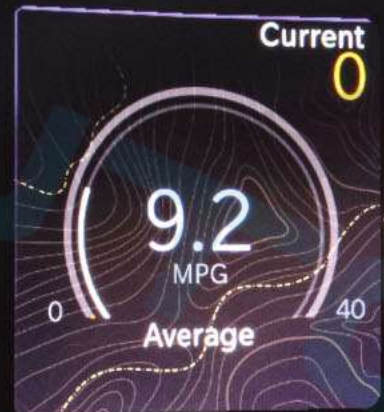

Key Fob
has Left
the Vehicle

27km

0 km/h P

88°F

FM

FM 102

FM 102.00 MH

Press OK to Select

Hold OK to Edit

32 km

--

4. Off Road

0 km/h P

88°F

AUTO

Automatic Full