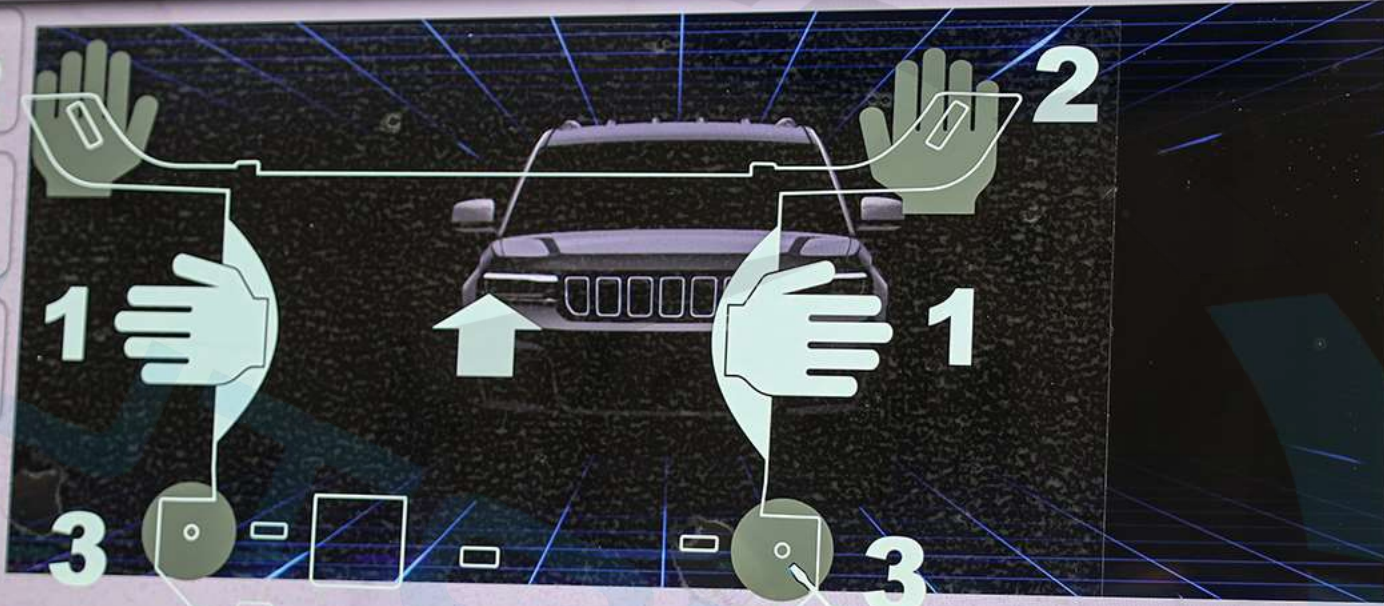

Vehicle Dynamics

2

Accessory Gauges

Pitch & Roll

Selec-Terrain

Forward Facing Camera

4WD
HIGH

55°22'03" E