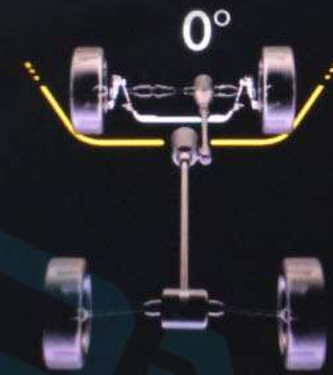

--

4. Off Road

0 km/h P

88°F

Vehicle Dynamics
32 km

--

4. Off Road

0 km/h P