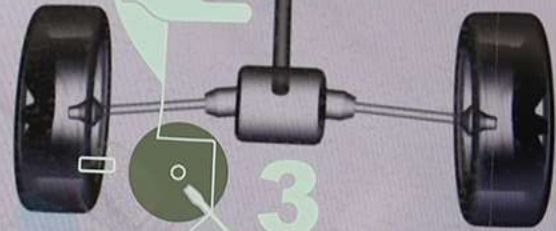

Steering Angle:
0°

Accessory Gauges

Transfer Case:
4WD HIGH

Pitch & Roll

Selec-Terrain

Forward Facing Camera

3

3