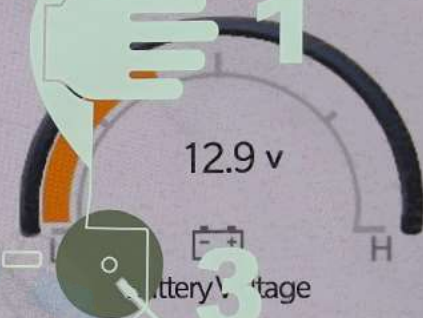

Selec-Terrain

Forward Facing Camera

4WD
HIGH

55°22'03" E 25°10'06" N

Altitude -19 m

AUTO

E
A

Vehicle