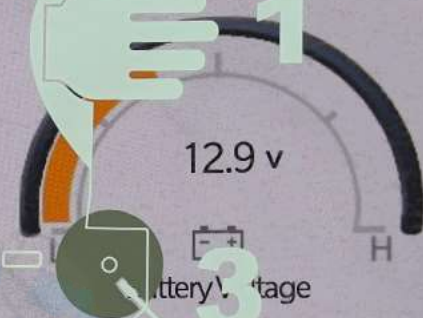

LO

Vehicle Dynamics

Accessory Gauges

Pitch & Roll

Selec-Terrain

Forward Facing Camera

4WD
HIGH

55°22'03" E 25°10'06" N