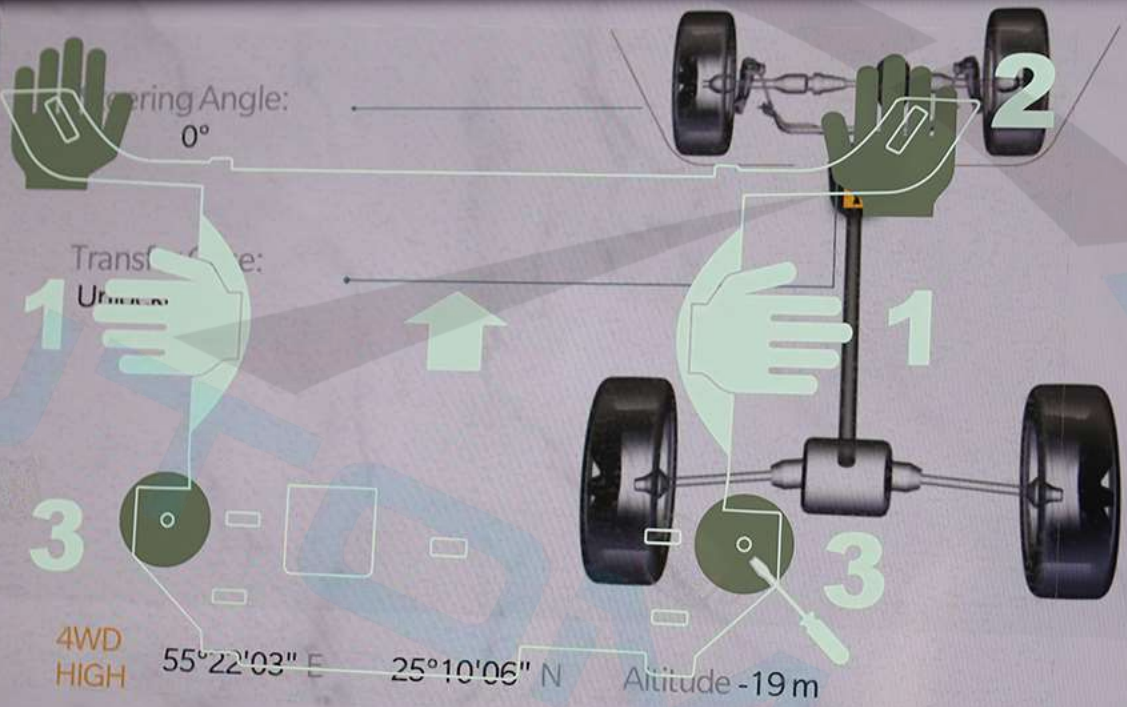

- Vehicle Dynamics** 2
- Accessory Gauges
- Pitch & Roll
- Selec-Terrain
- Forward Facing Camera

AUTO

Selectable Tire Fill Alert

Apply and Save Preset

Presets

LO

36°
OUT

4:30