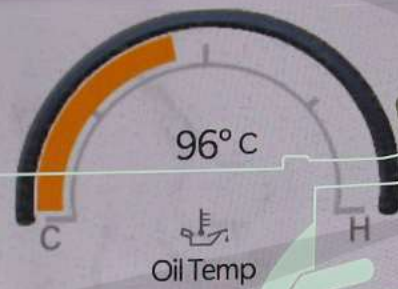

LO

Vehicle Dynamics

Accessory Gauges

Pitch & Roll

Selec-Terrain

Forward Facing Camera

4WD
HIGH

55°22'03" E 25°10'06" N