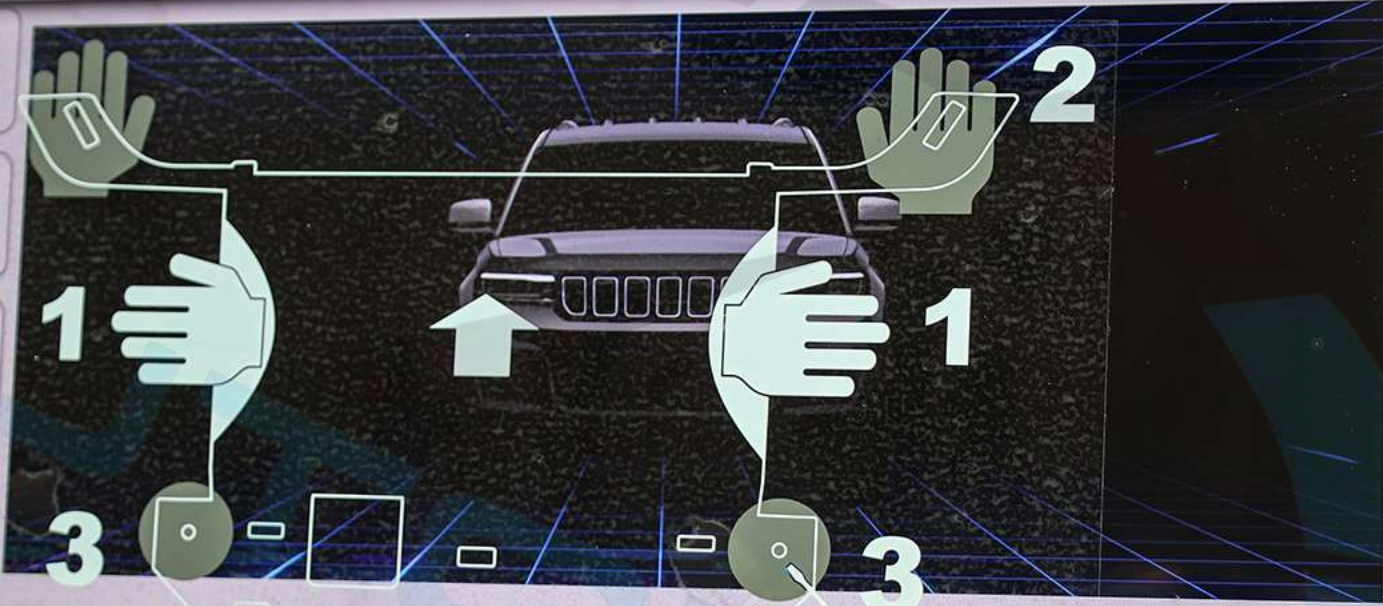

LO

36°
OUT

4:39

FM ARABIYA

LO

Vehicle Dynamics

2

Accessory Gauges

Pitch & Roll

Selec-Terrain

Forward Facing Camera

4WD HIGH

55°22'03" E

25°10'06" N

Altitude -19 m

AUTO

E
A

Vehicle