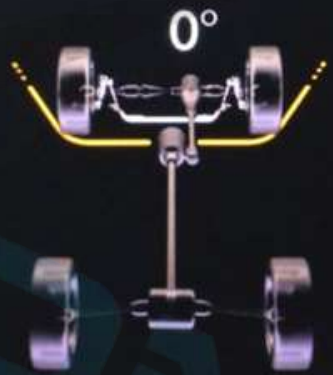

--

4. Off Road

0 km/h P

88°F

Vehicle Dynamics

32 km

E

F