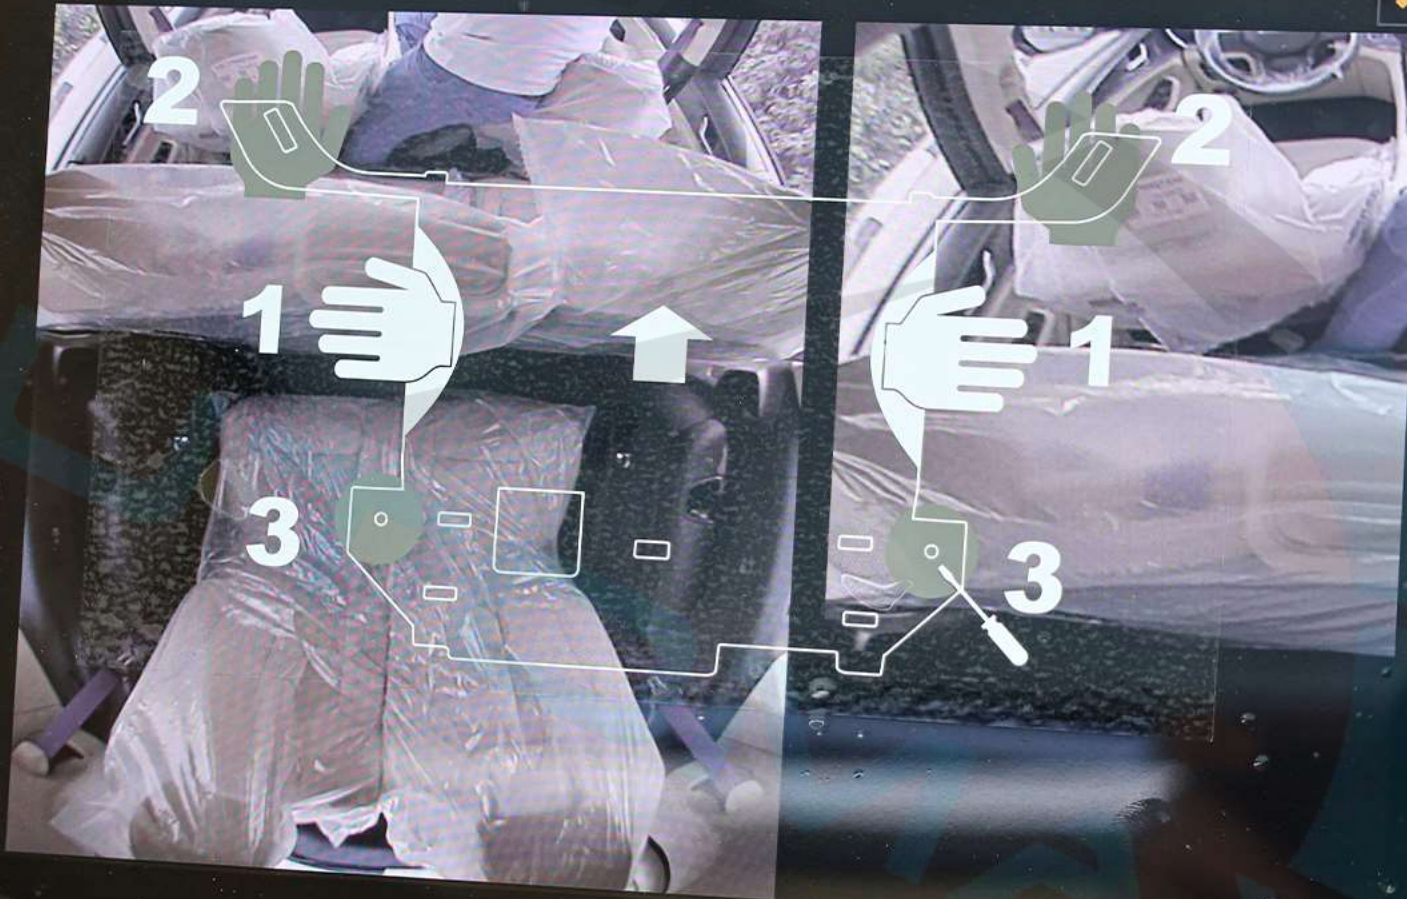

Select a seat to change zoom view