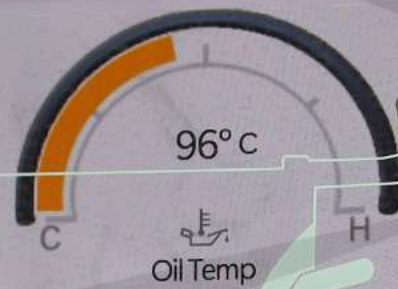

LO

36°
OUT

4:38

FM ARABIYA

LO

Vehicle Dynamics

2

Accessory Gauges

Pitch & Roll

Selec-Terrain

Forward Facing Camera

4WD
HIGH

55°22'03" E 25°10'06" N

Altitude -19 m

AUTO

Vehicle