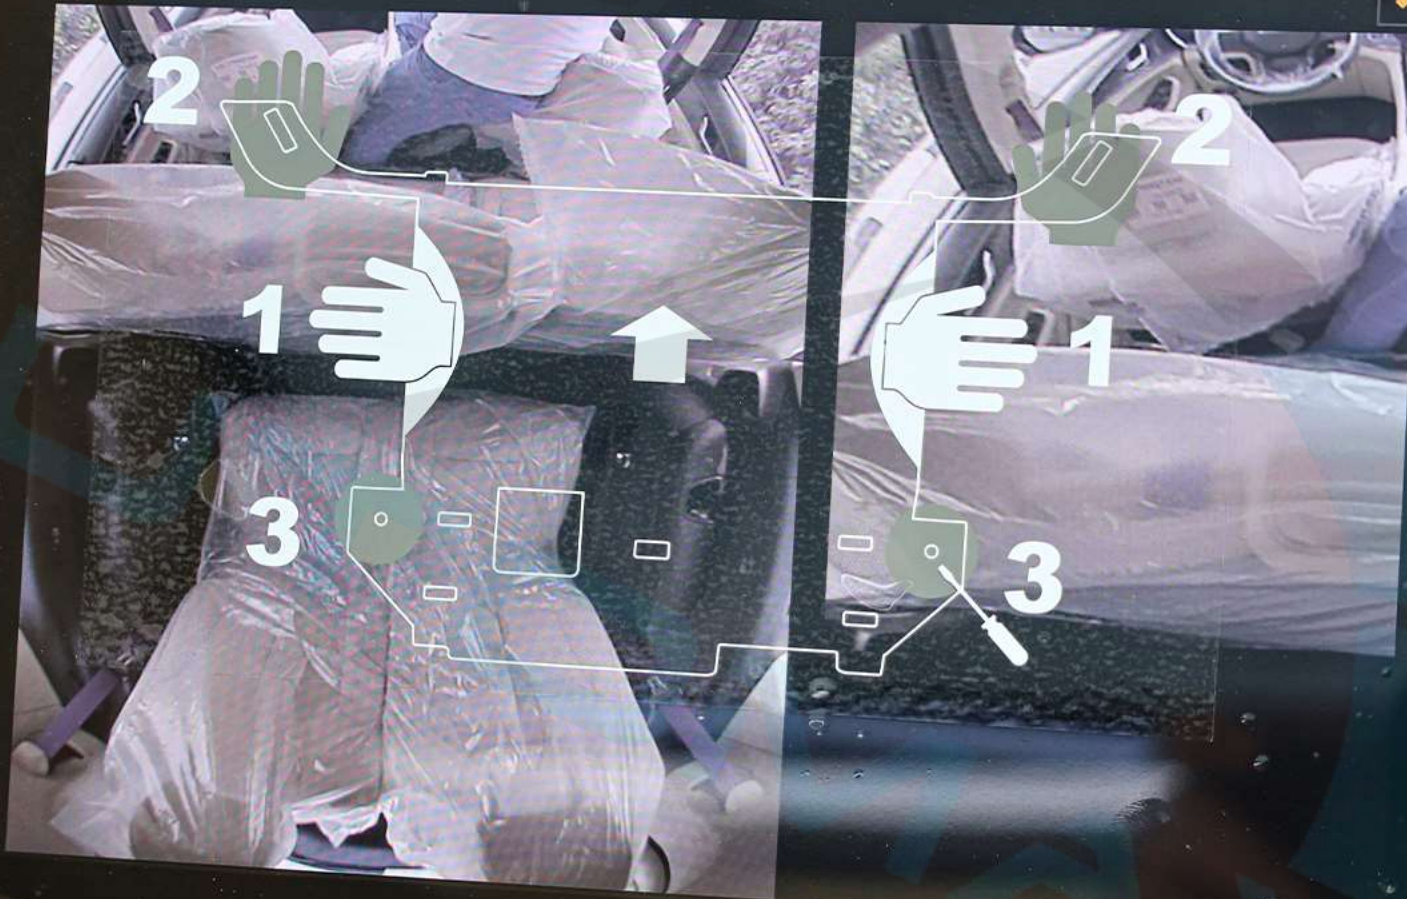

Select a seat to change zoom view

MUTE