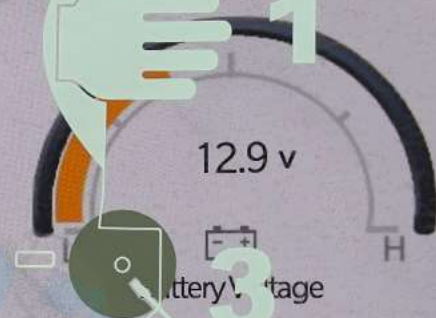

Vehicle Dynamics

2

Accessory Gauges

Pitch & Roll

Selec-Terrain

Forward Facing Camera

4WD
HIGH

55°22'03" E 25°10'06" N