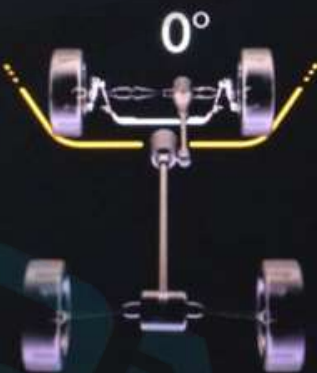

4. Off Road

0 km/h P

88°F

Vehicle Dynamics

32 km

E

F