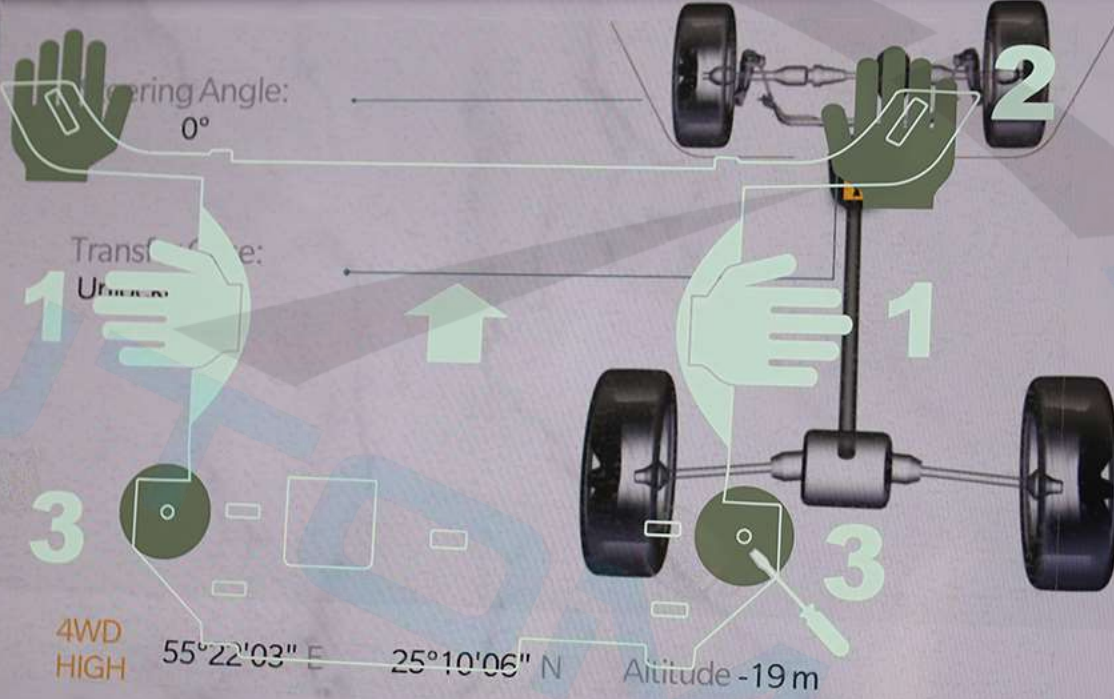

Altitude -19 m

AUTO

Vehicle

Vehicle Dynamics **2**

Accessory Gauges

Pitch & Roll

Selec-Terrain

Forward Facing Camera