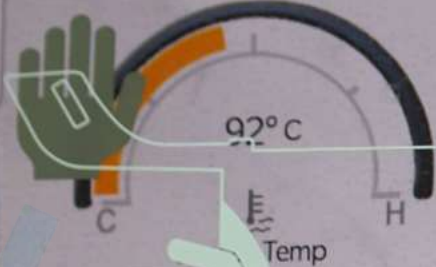

Vehicle Dynamics

2

Accessory Gauges

Pitch & Roll

Selec-Terrain

Forward Facing Camera

4WD
HIGH

55°22'03" E 25°10'06" N