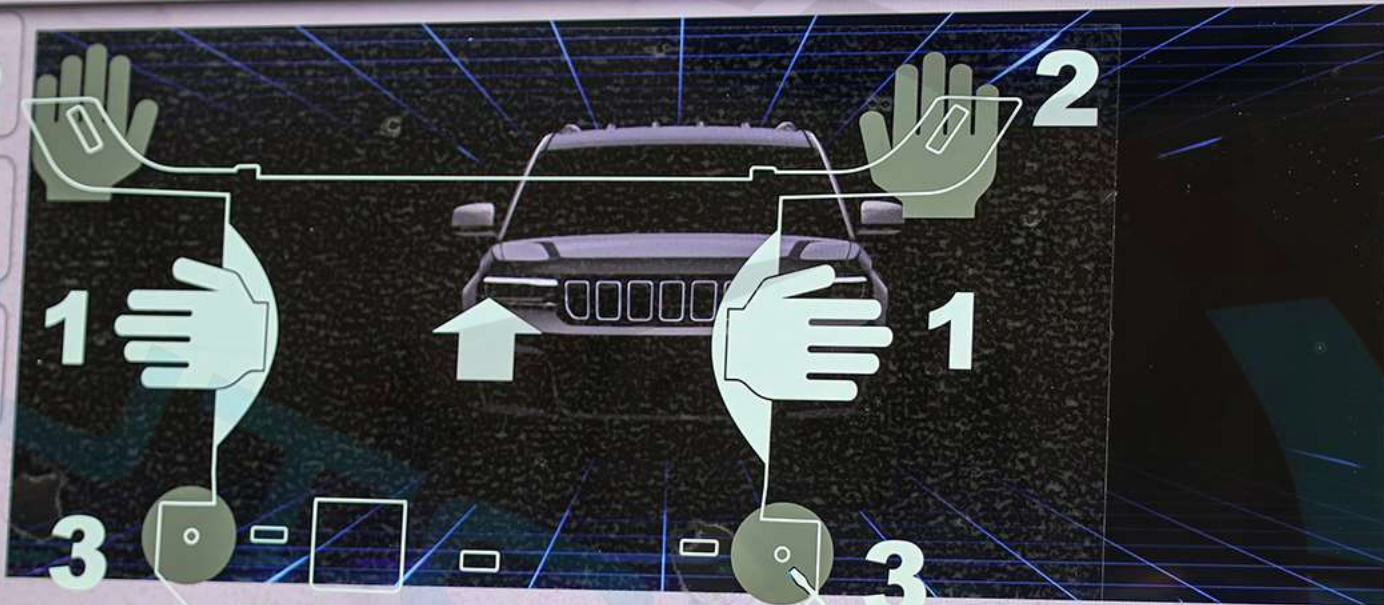

LO

36°
OUT

4:39

FM ARABIYA

LO

Vehicle Dynamics

2

Accessory Gauges

Pitch & Roll

Selec-Terrain

Forward Facing Camera

4WD
HIGH

55°22'03" E

25°10'06" N

Altitude -19 m

AUTO

E
A

Vehicle