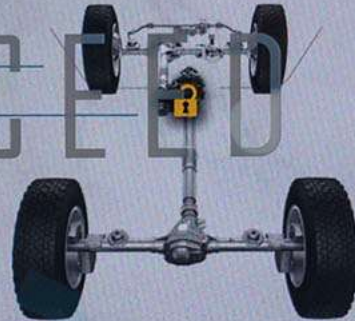

LO

Off Road Pages

Vehicle Dynamics

Accessory Gauges

Pitch & Roll

Steering Angle:

Transfer Case
Unlocked

2H