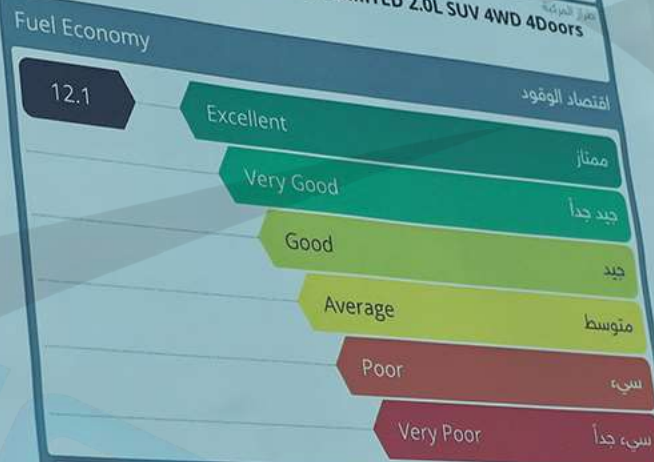

Manufacturer Name: FCA US LLC
Model Year: 2024
Vehicle Type: FCA US LLC JEEP WRANGLER UNLIMITED 2.0L SUV 4WD 4Doors
Label No: 160986

Fuel Type: Gasoline Euro IV بنزين
Fuel Economy: 12.1 km/L
Vehicle Class: Light Truck