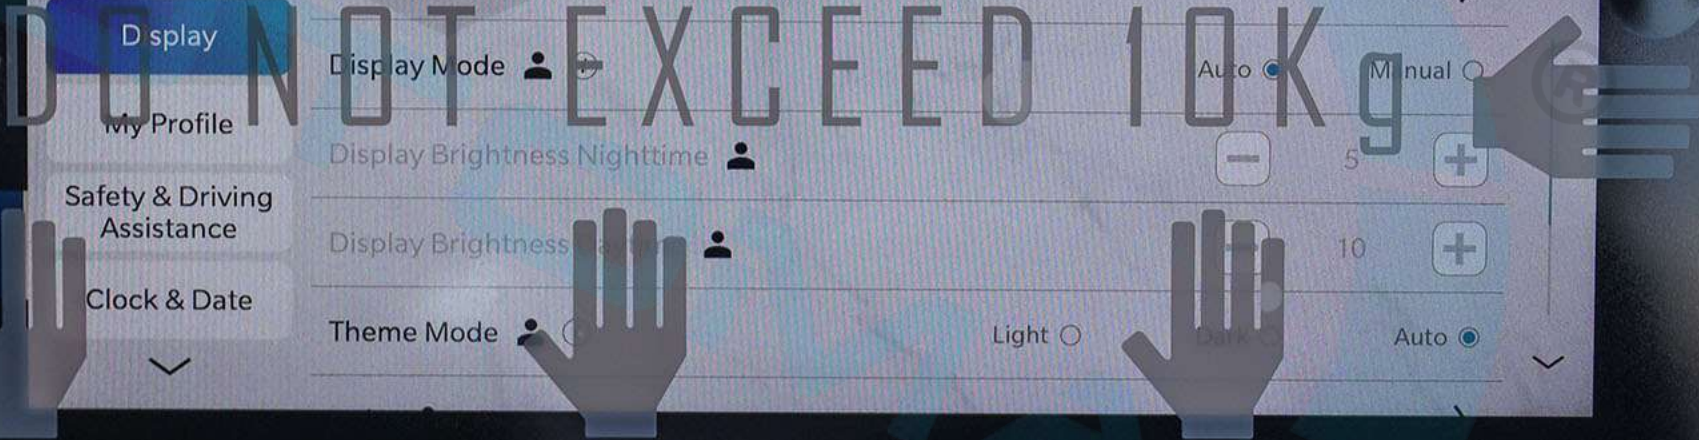

Language (English (United States))

Display Mode

Auto

Manual

My Profile

Display Brightness Nighttime

5

Safety & Driving Assistance

Display Brightness

10

Clock & Date

Theme Mode

Light

Auto

DO NOT PRESS

Home