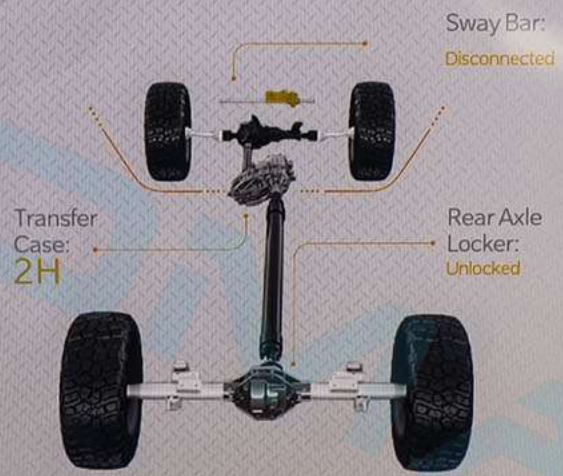

Accessory Gauges

Pitch & Roll

Steering Angle

2H 55°21'60" E Altitude -23 m
 25°10'07" N

Home Media Comfort Vehicle Apps

UP (P) 68325128AA

MUTE MODE AUTO

FRONT REAR A/C