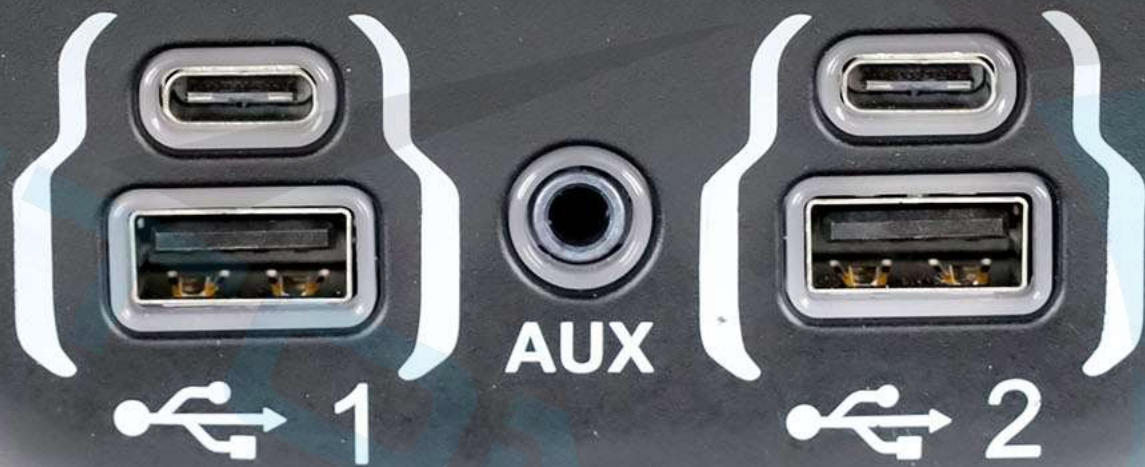

4WD
HIGH

N

4WD
LOW

A
OFF

AXLE
LOCK

115 V AC
400 W

115 V AC
400 W

AIRBAG