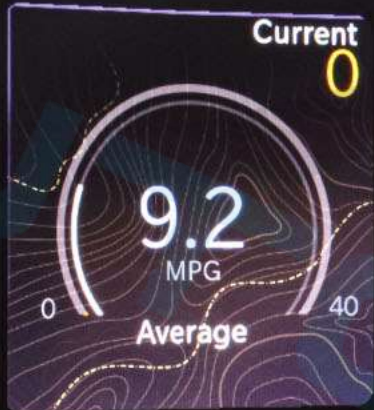

Current 0

9.6
MPG

Average

FM EDUCATION
ZAYED FM

FM 97.60 MHz

0°

C H

30 km

E F

0 km/h P

88°F

C

H

Press OK to Select

Hold OK to Edit

32 km