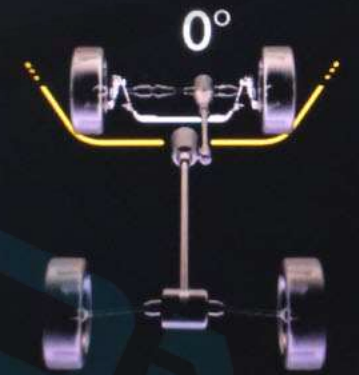

88°F

Vehicle Dynamics
32 km

4. Off Road

0 km/h P

3°

0°

RPM X 1000

Pitch & Roll