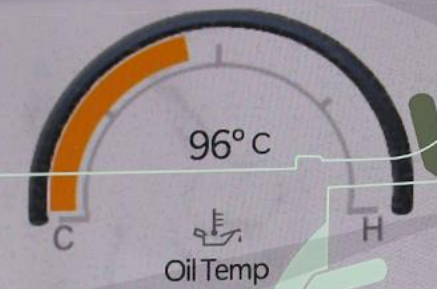

LO

36°
OUT

4:38

FM ARABIYA

LO

Vehicle Dynamics

2

Accessory Gauges

Pitch & Roll

Selec-Terrain

Forward Facing Camera

4WD
HIGH

55°22'03" E 25°10'06" N

Altitude -19 m

AUTO

E
A

Vehicle