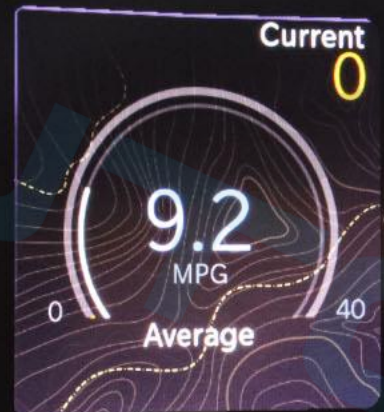

SET-

N

0 km/h P

92°F

Key Fob  
has Left  
the Vehicle

27 km

0 km/h P 88°F

Press OK to Select

32 km

Hold OK to Edit

--

4. Off Road

0 km/h P

88°F

AUTO

Automatic Full