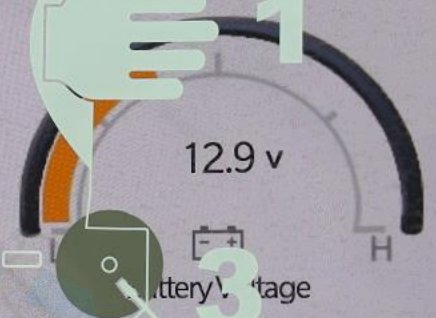

LO

36°
OUT

4:38

FM ARABIYA

LO

Vehicle Dynamics

2

Accessory Gauges

Pitch & Roll

Selec-Terrain

Forward Facing Camera

4WD
HIGH

55°22'03" E 25°10'06" N

Altitude -19 m

AUTO

E
A

Vehicle