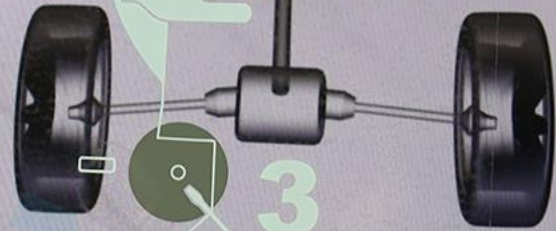

3

4WD HIGH

55°22'03" E

25°10'06" N

Altitude -19 m

AUTO

E
A

Vehicle