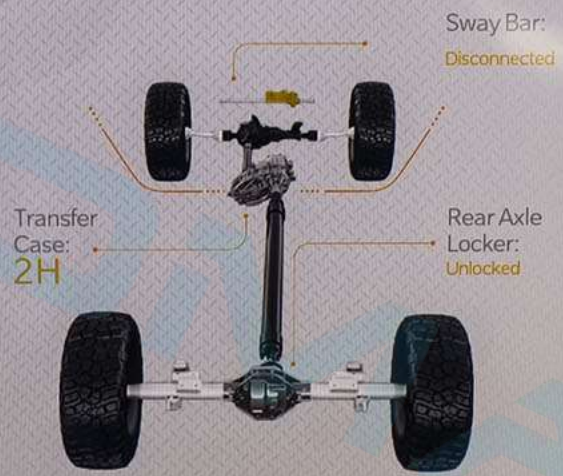

A/C

VOLUME

TUNE BROWSE

LO FM 105.90 11:49 LO

Vehicle Dynamics

Accessory Gauges

Pitch & Roll

Steering Angle