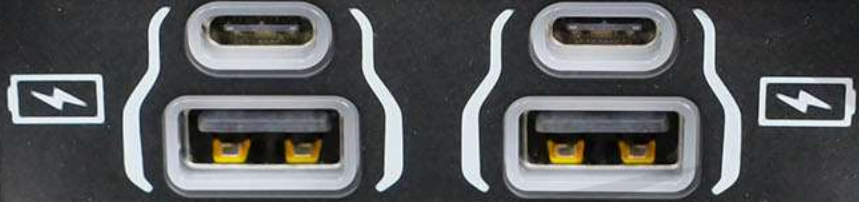

115 V AC
400 W