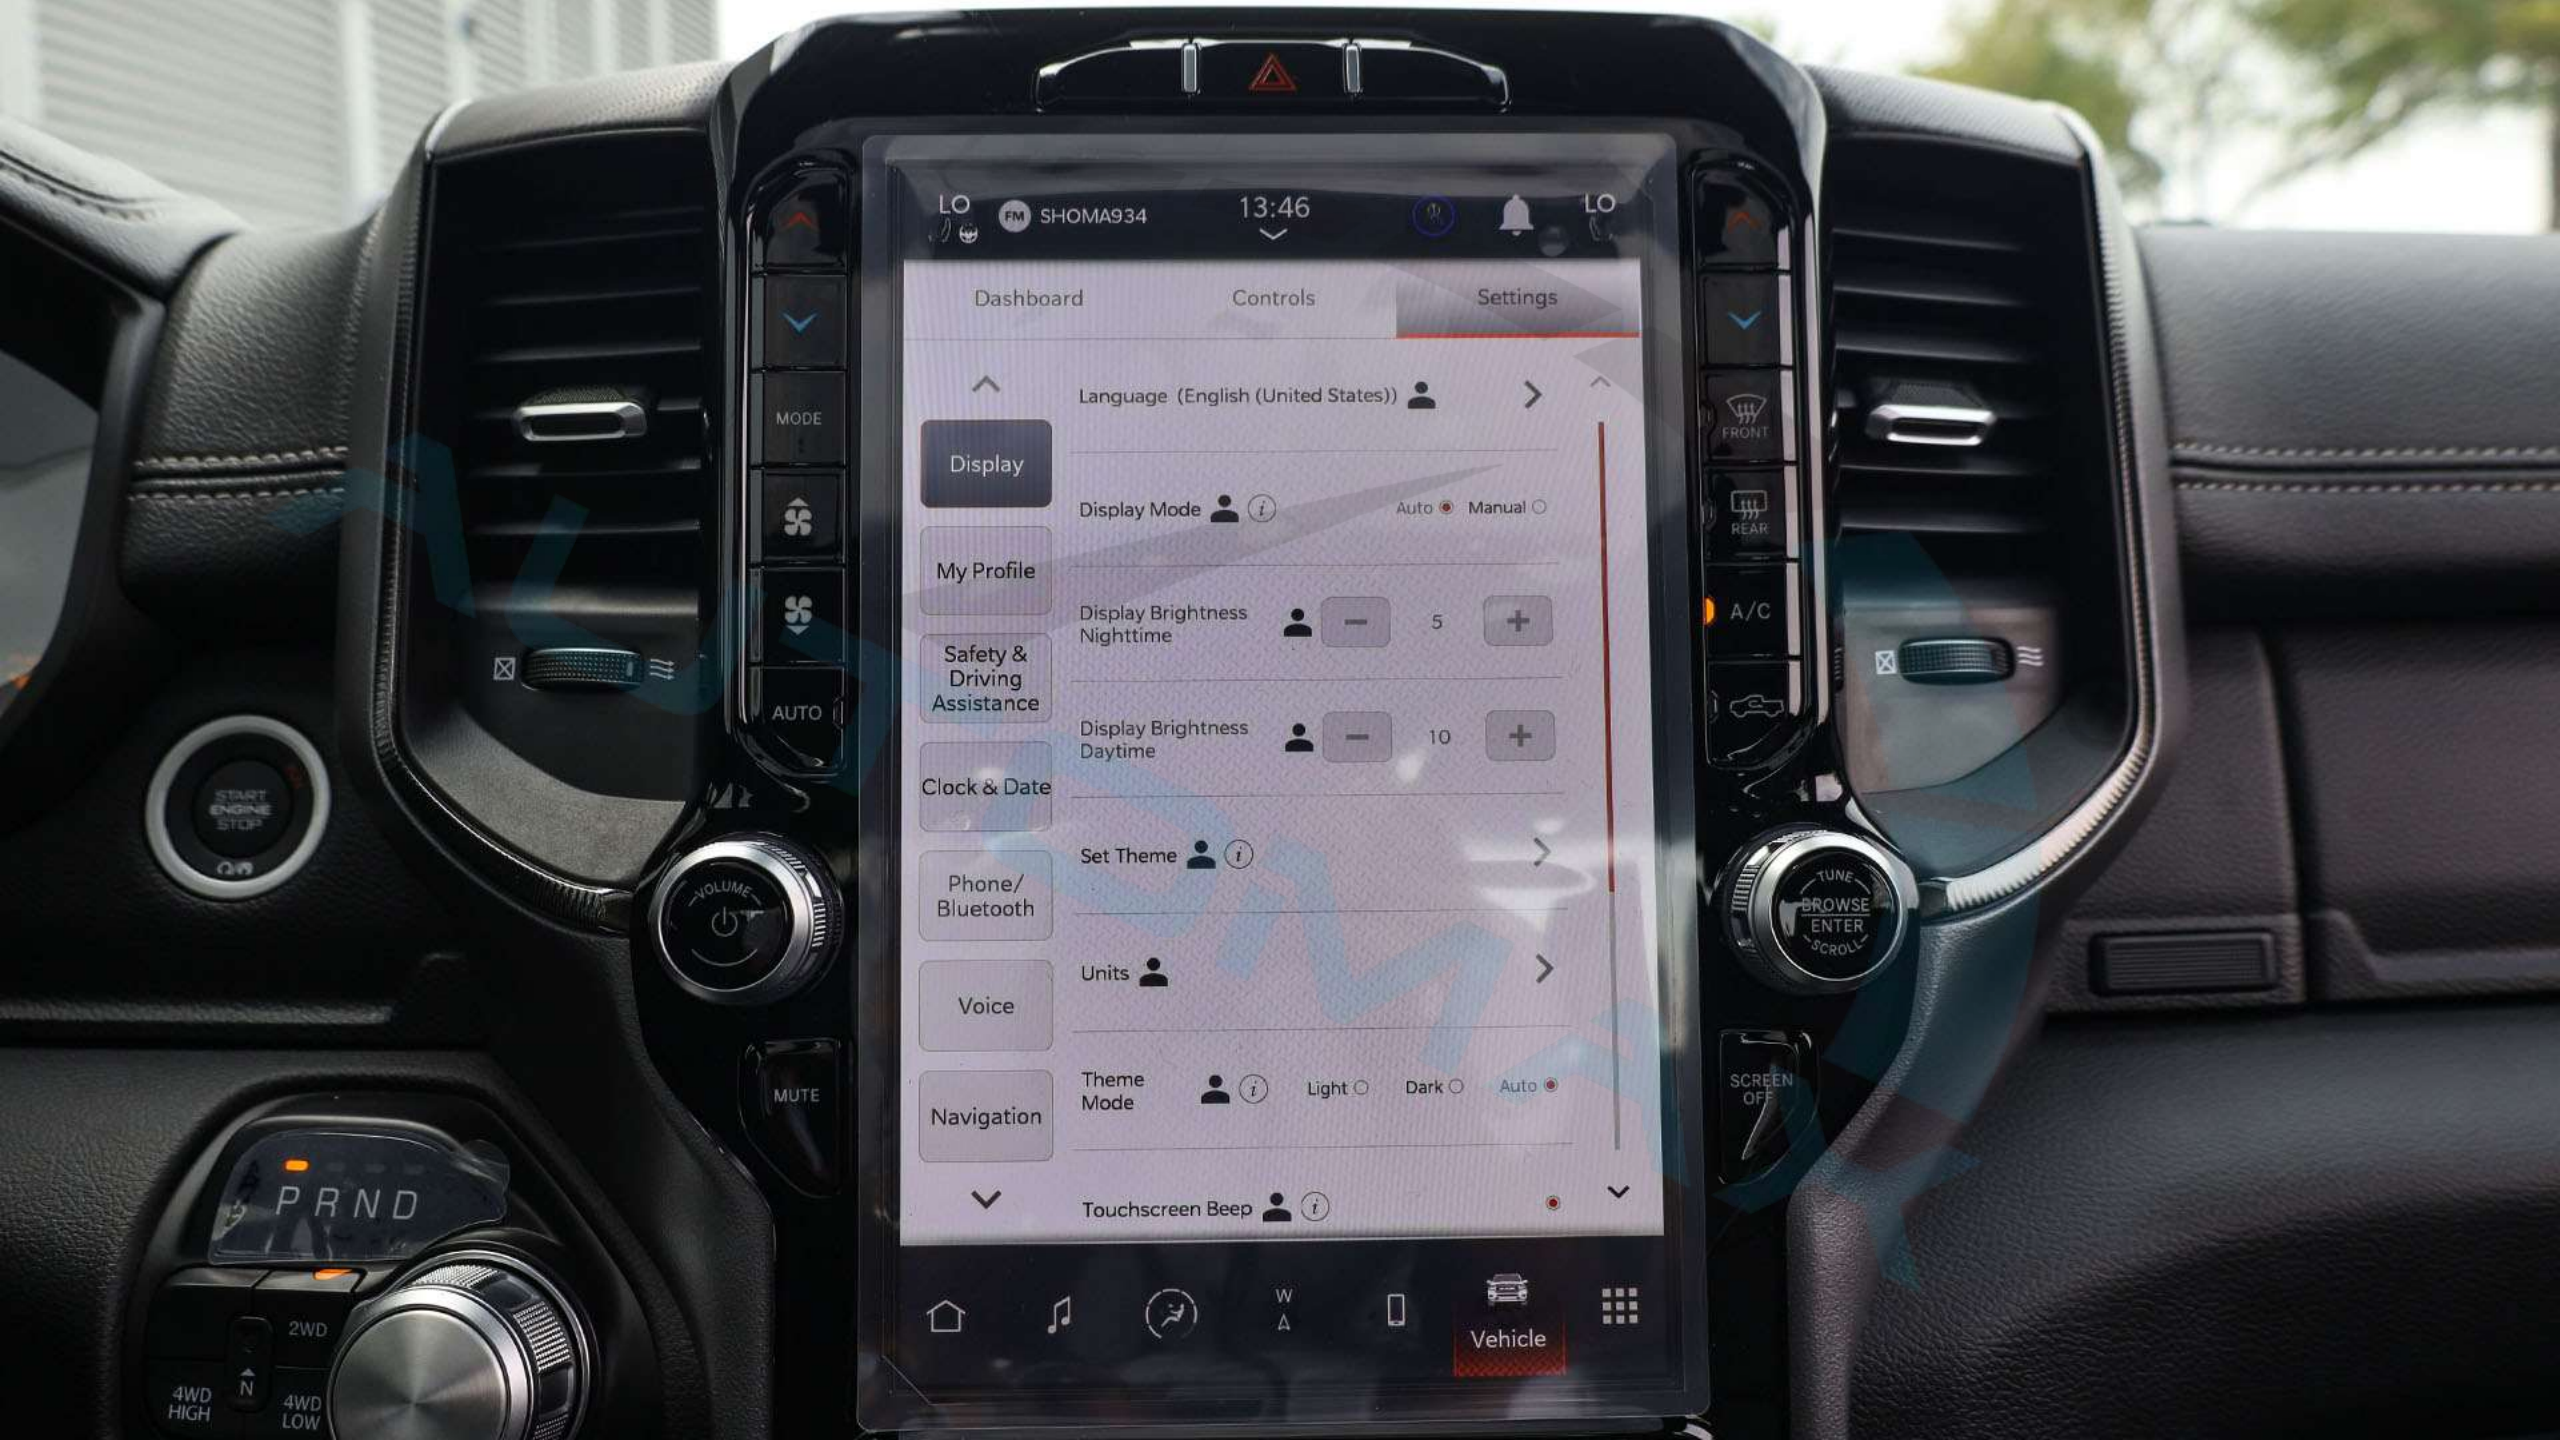

OFFROAD PAGES

Home Music Navigation Wi-Fi Phone Vehicle

Vehicle

START ENGINE STOP

VOLUME

MUTE

PRND

2WD 4WD HIGH 4WD LOW

TUNE BROWSE ENTER SCROLL

SCREEN OFF

LO FM SHOMA934 13:46

Dashboard Controls Settings

Language (English (United States))

Display

Display Mode Auto Manual

My Profile