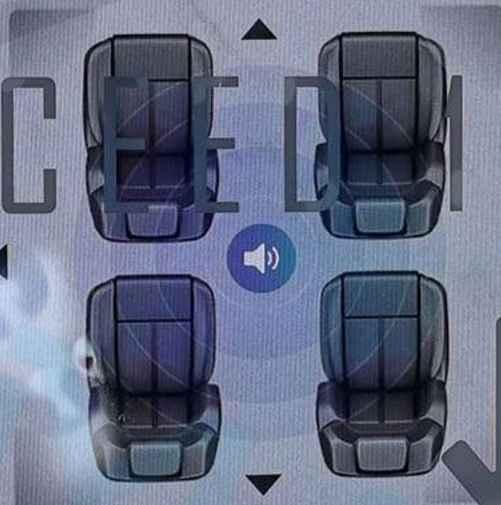

Home

Media

Comfort

Nav

Phone

Vehicle

Apps

LO

79°
OUT

10:14

LO

Sources

Playing

Browse

Audio Settings

Balance / Fade

Equalizer

Speed Adjusted
Volume

Link Volume Offset

DO NOT EXCEED 10 Kg