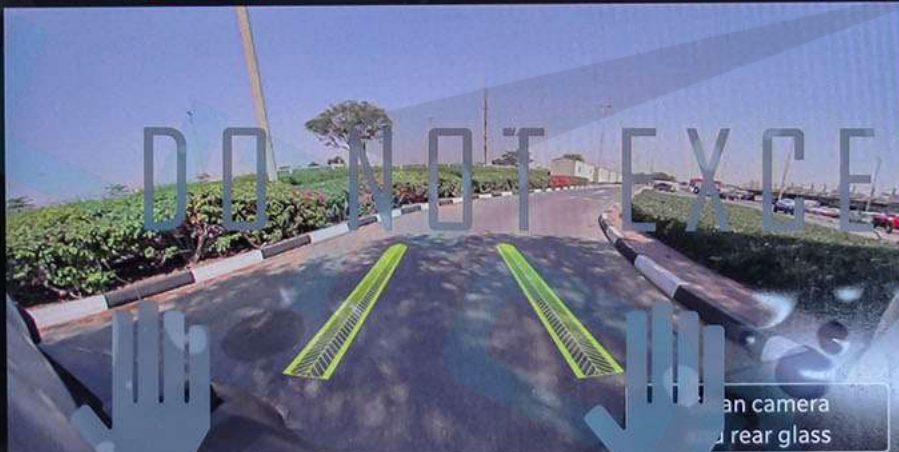

Clean camera
and rear glass

DO NOT EXCEED 100km/h

- Home
- Media
- Comfort
- Nav
- Phone
- Vehicle
- Apps

LO | [Icons] | 79° OUT | 10:15 | FM CLUBFM | [Icons] LO

Favorites | All

Media

Comfort

Nav