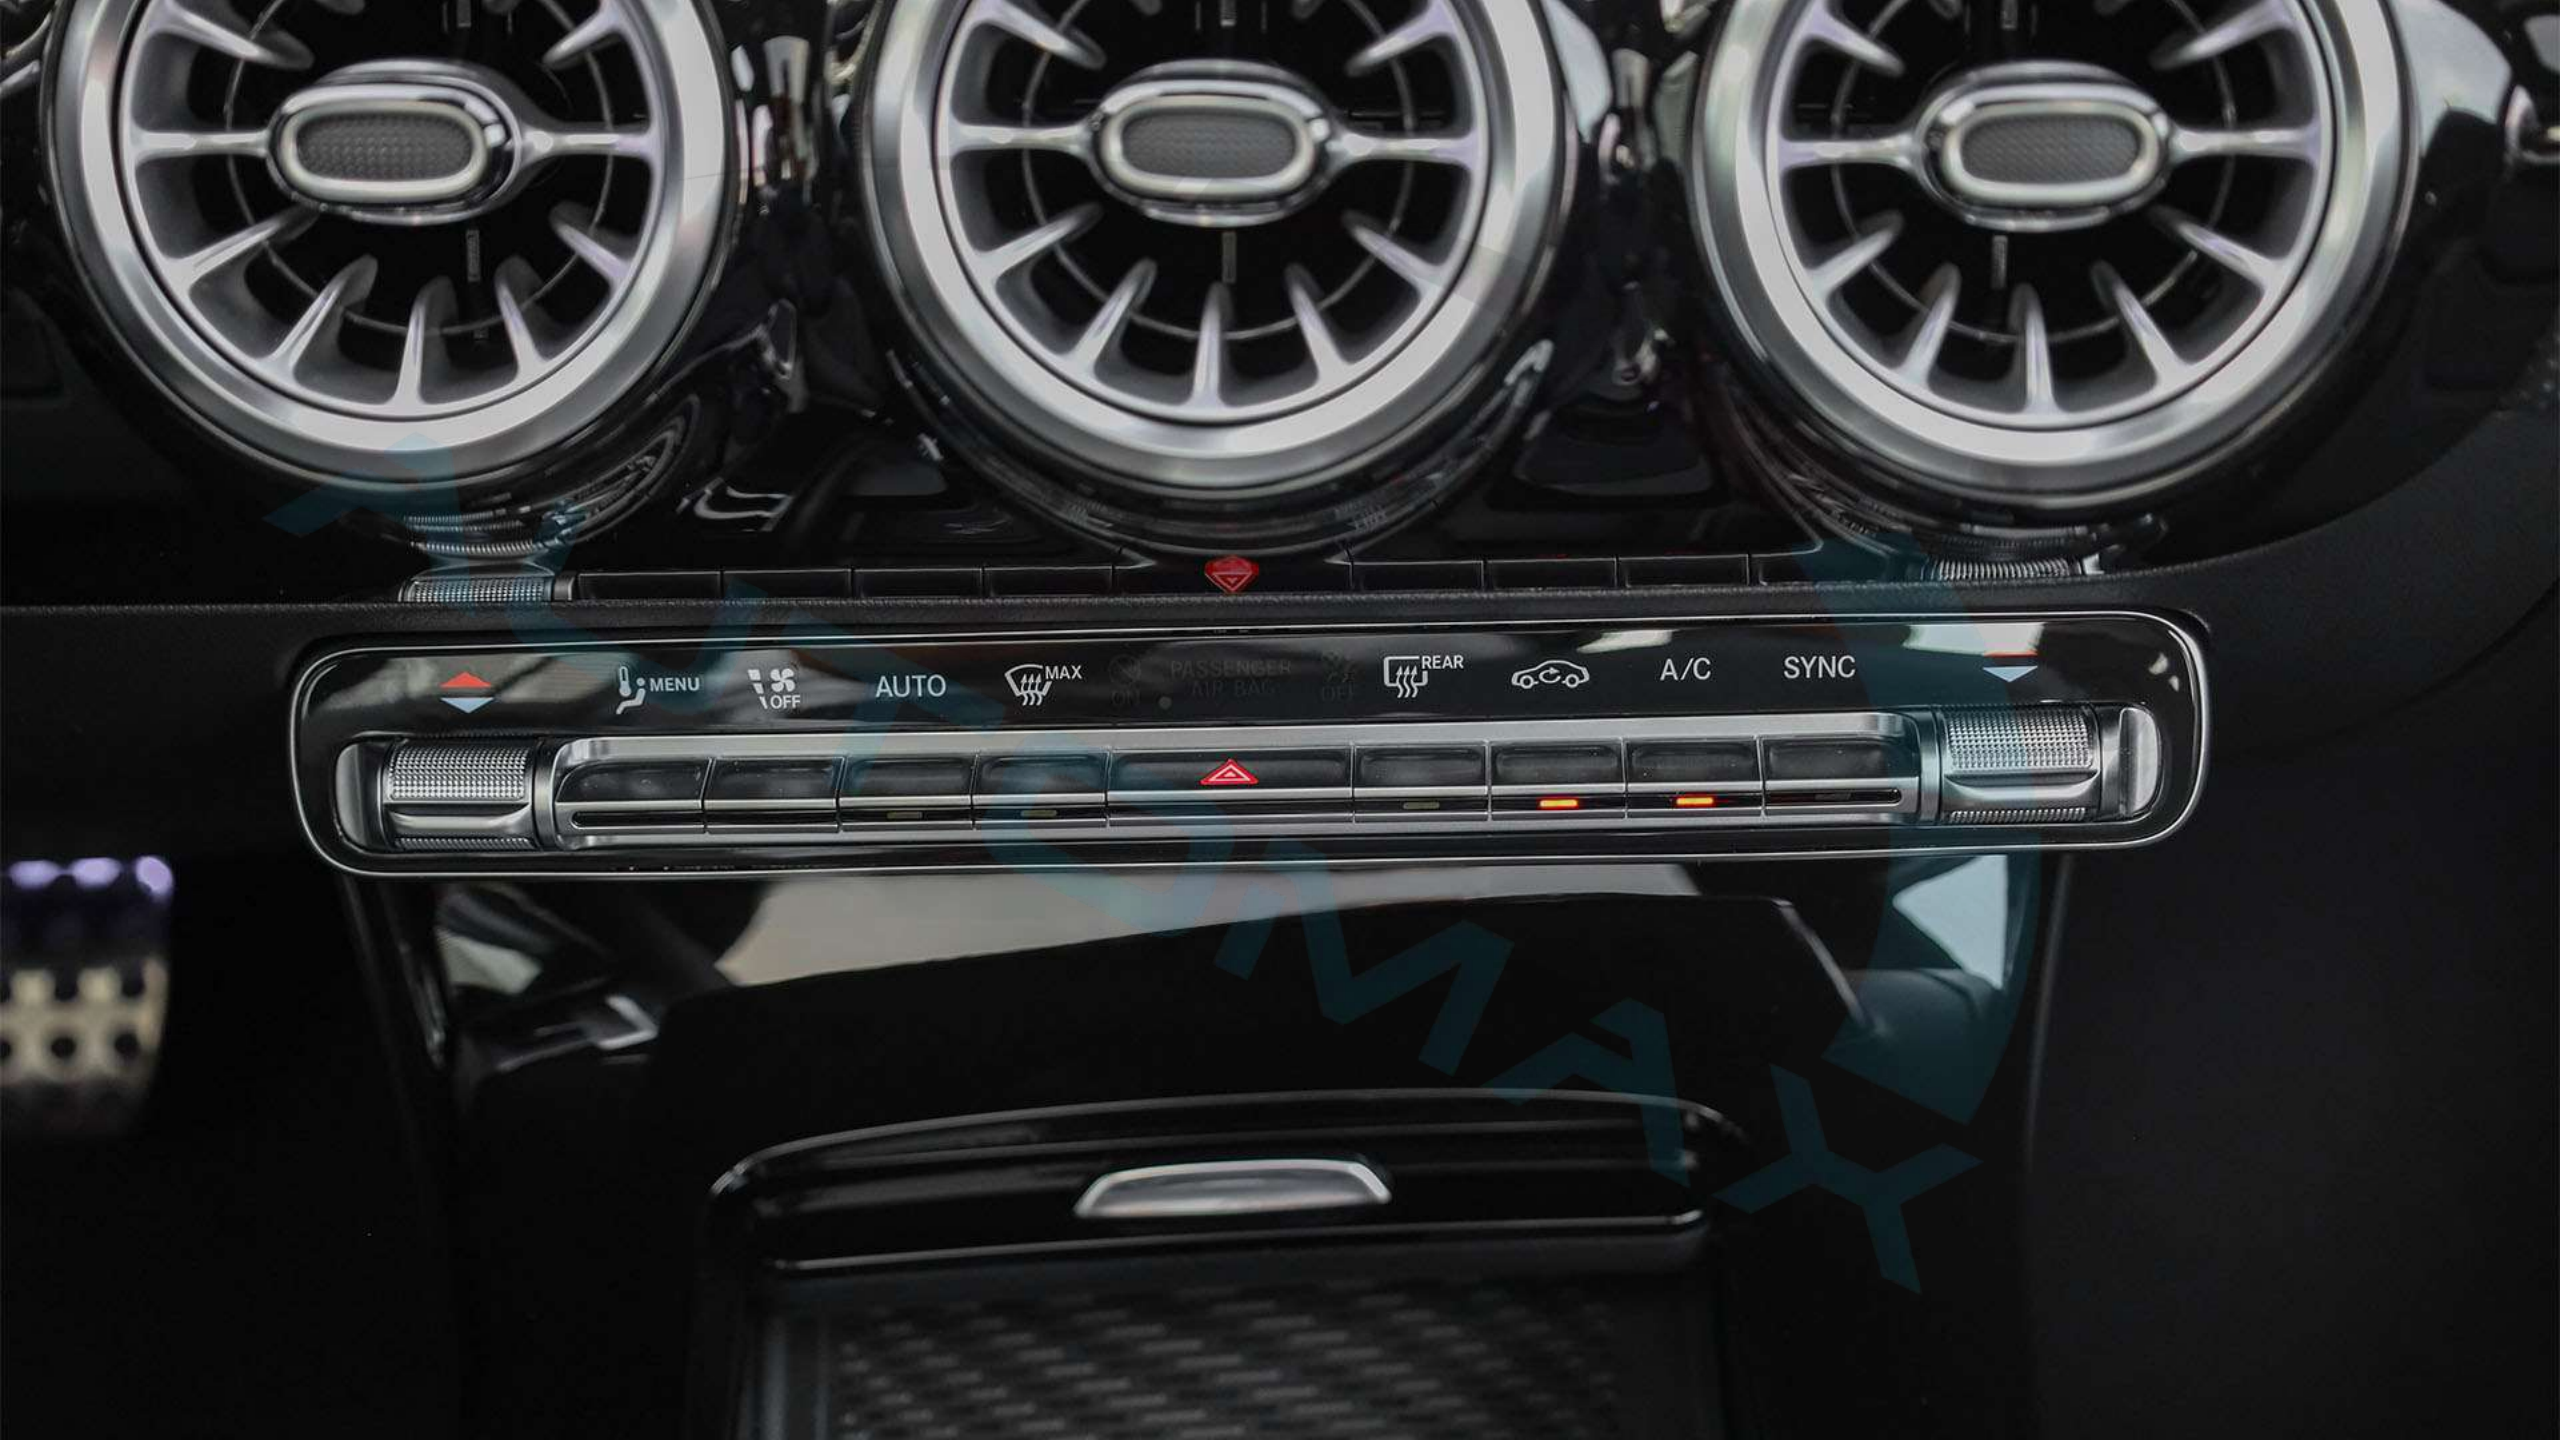

MENU

OFF

AUTO

MAX

PASSENGER AIR BAG
ON OFF

REAR

A/C

SYNC