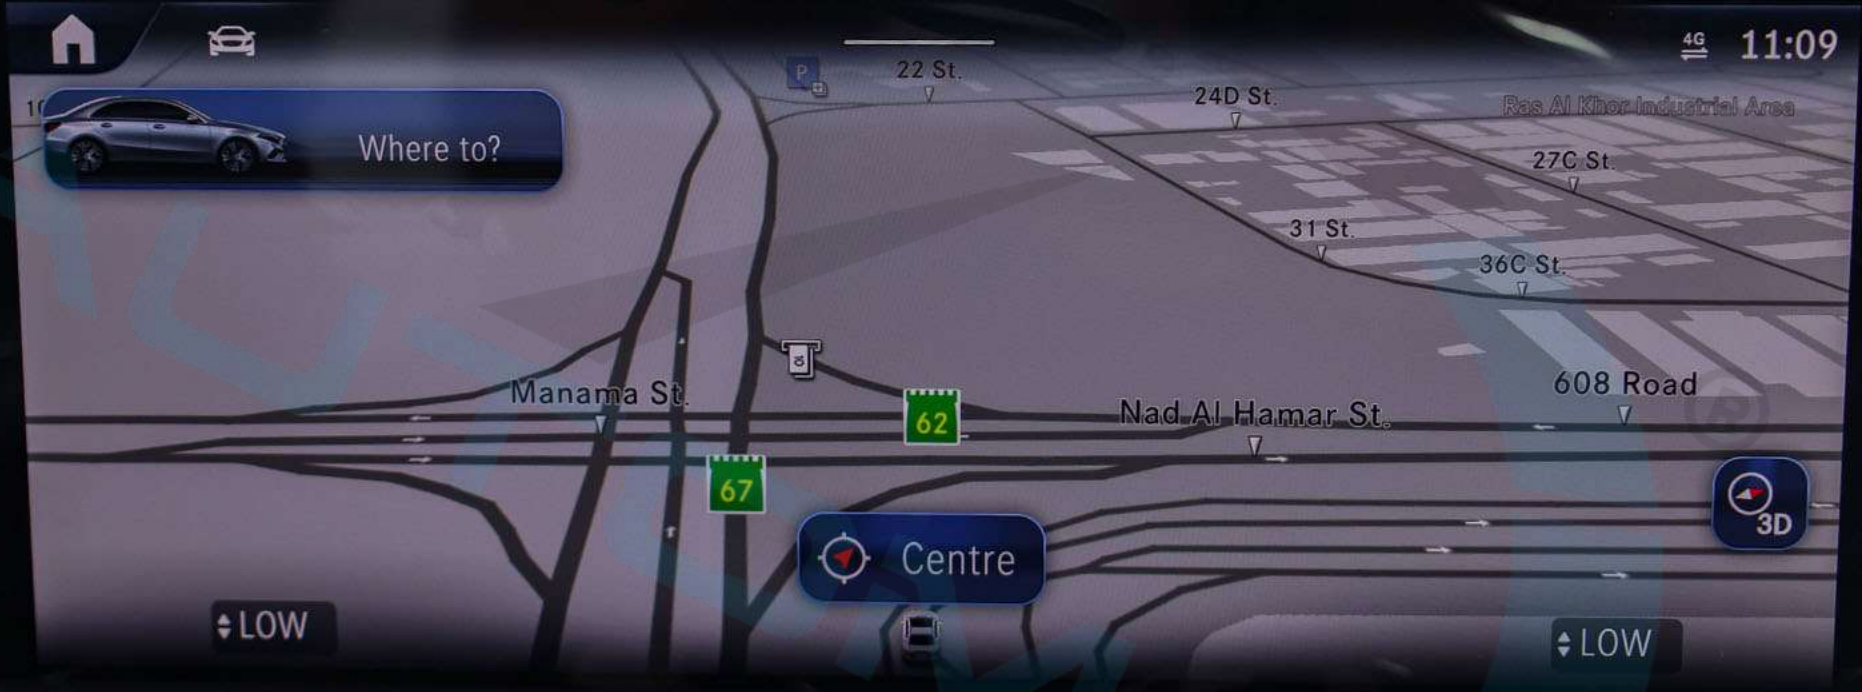

30.5°C

C

R
N
D
P

Select the view by touching the display 

Check surroundings!

START

4G

11:09