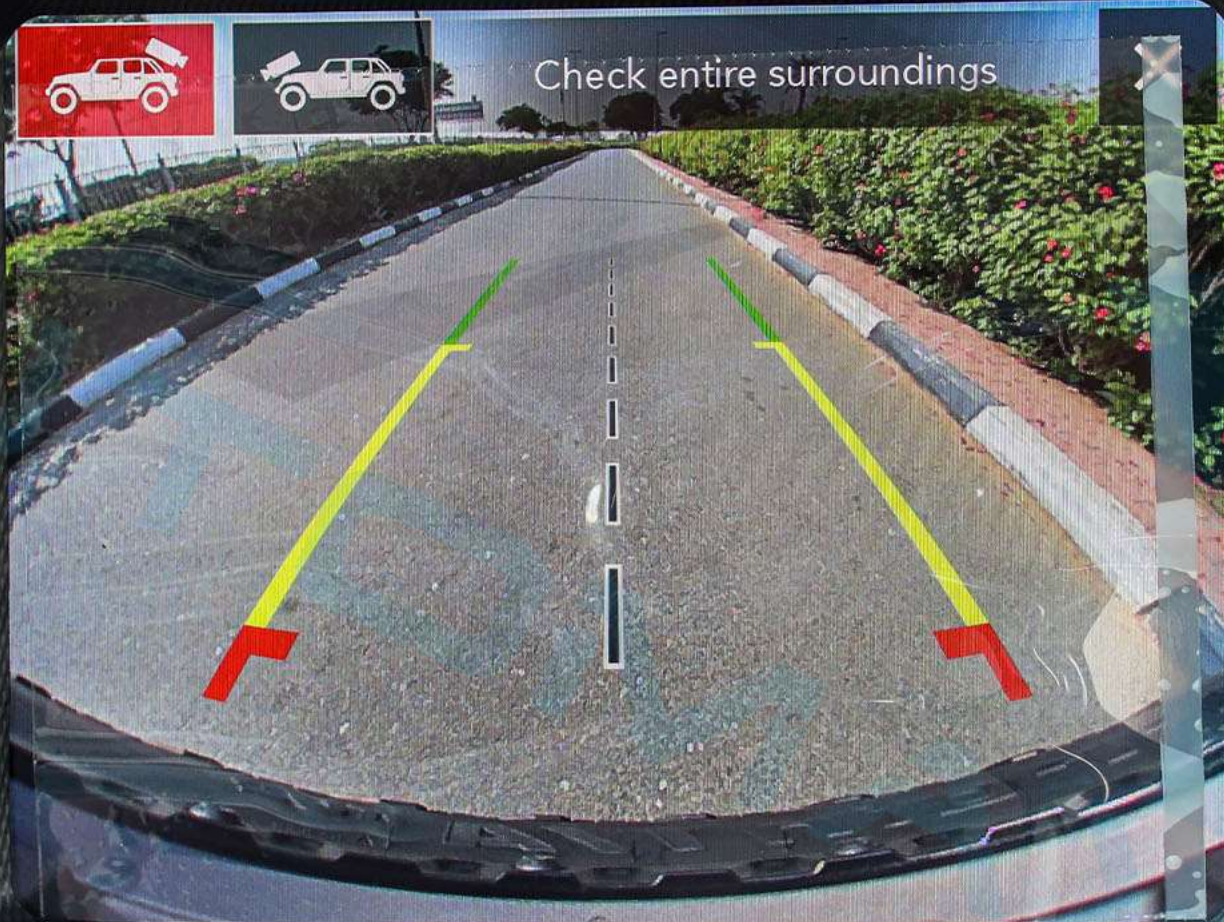

Check entire surroundings