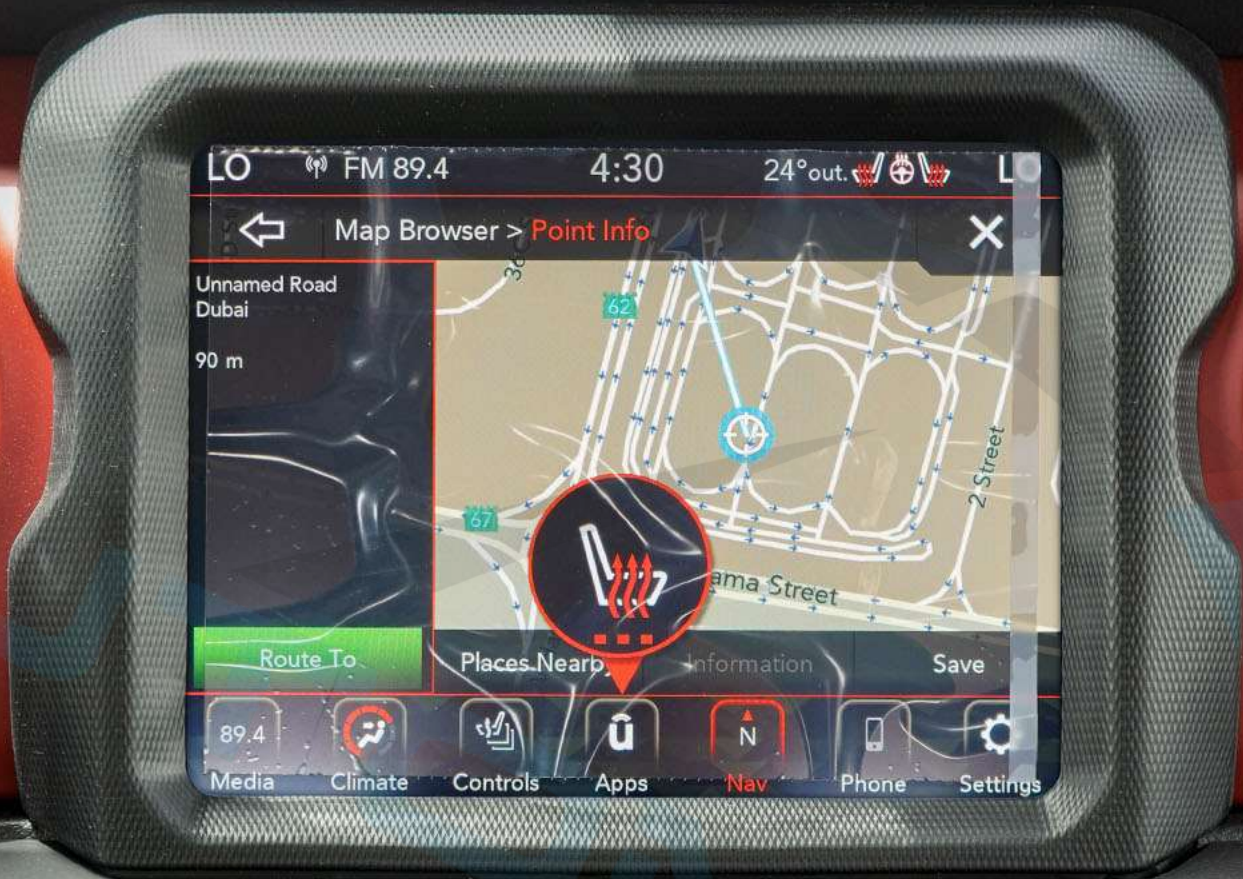

SW Speedometer

0 MPH  
P  
11 mi

LO FM 89.4 4:57 107° Dub

Menu Current Street Current Town  
Near Unnamed Road Dubai  
89.4 SW  
Media Climate Controls Apps New iPhone Settings

SET+  
CANC RES  
SET-

START ENGINE STOP  
CVT