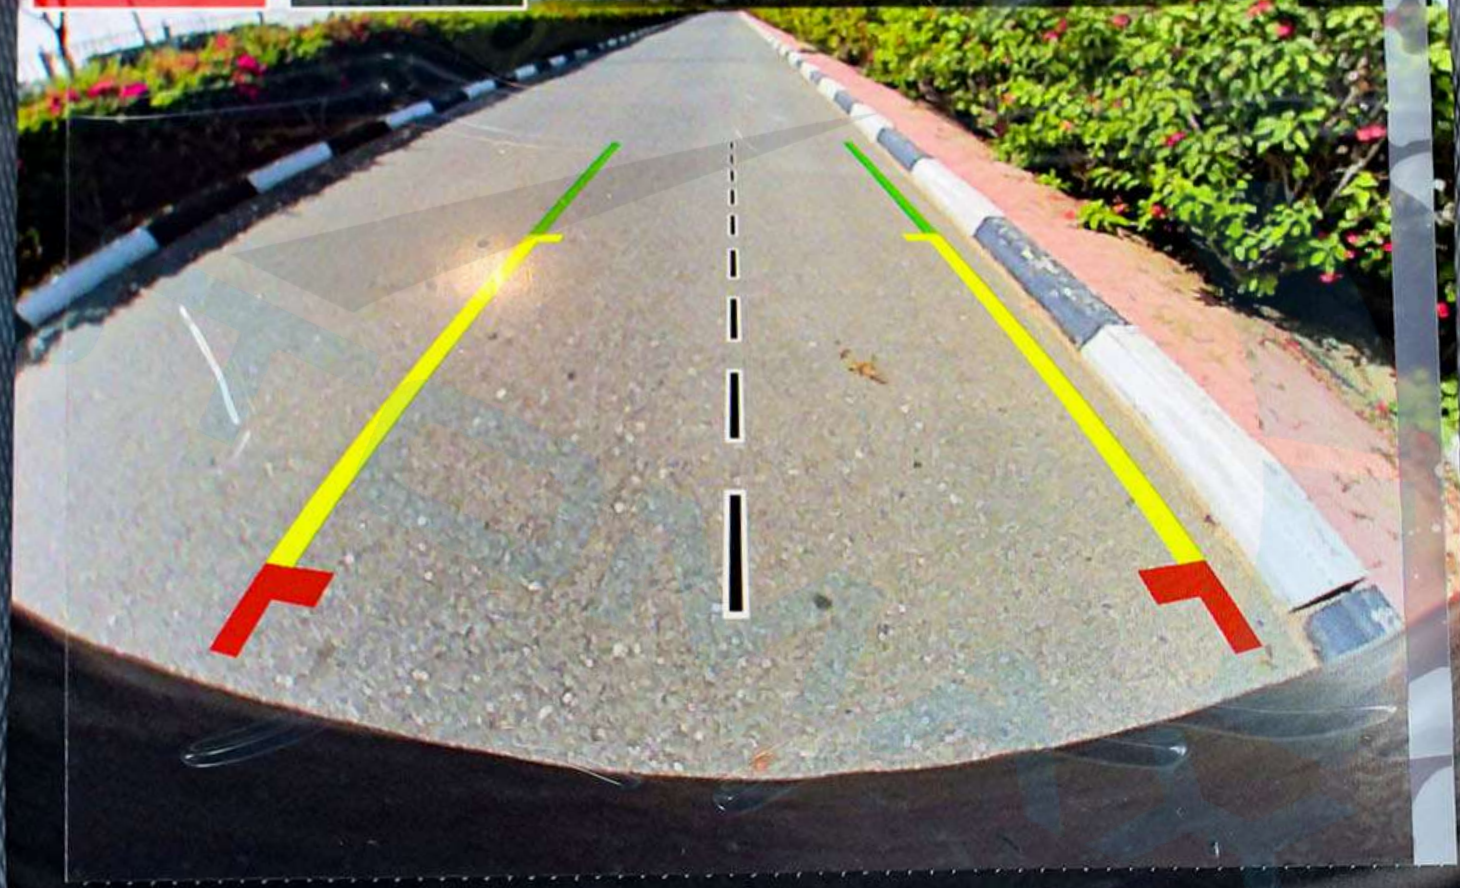

Check entire surroundings