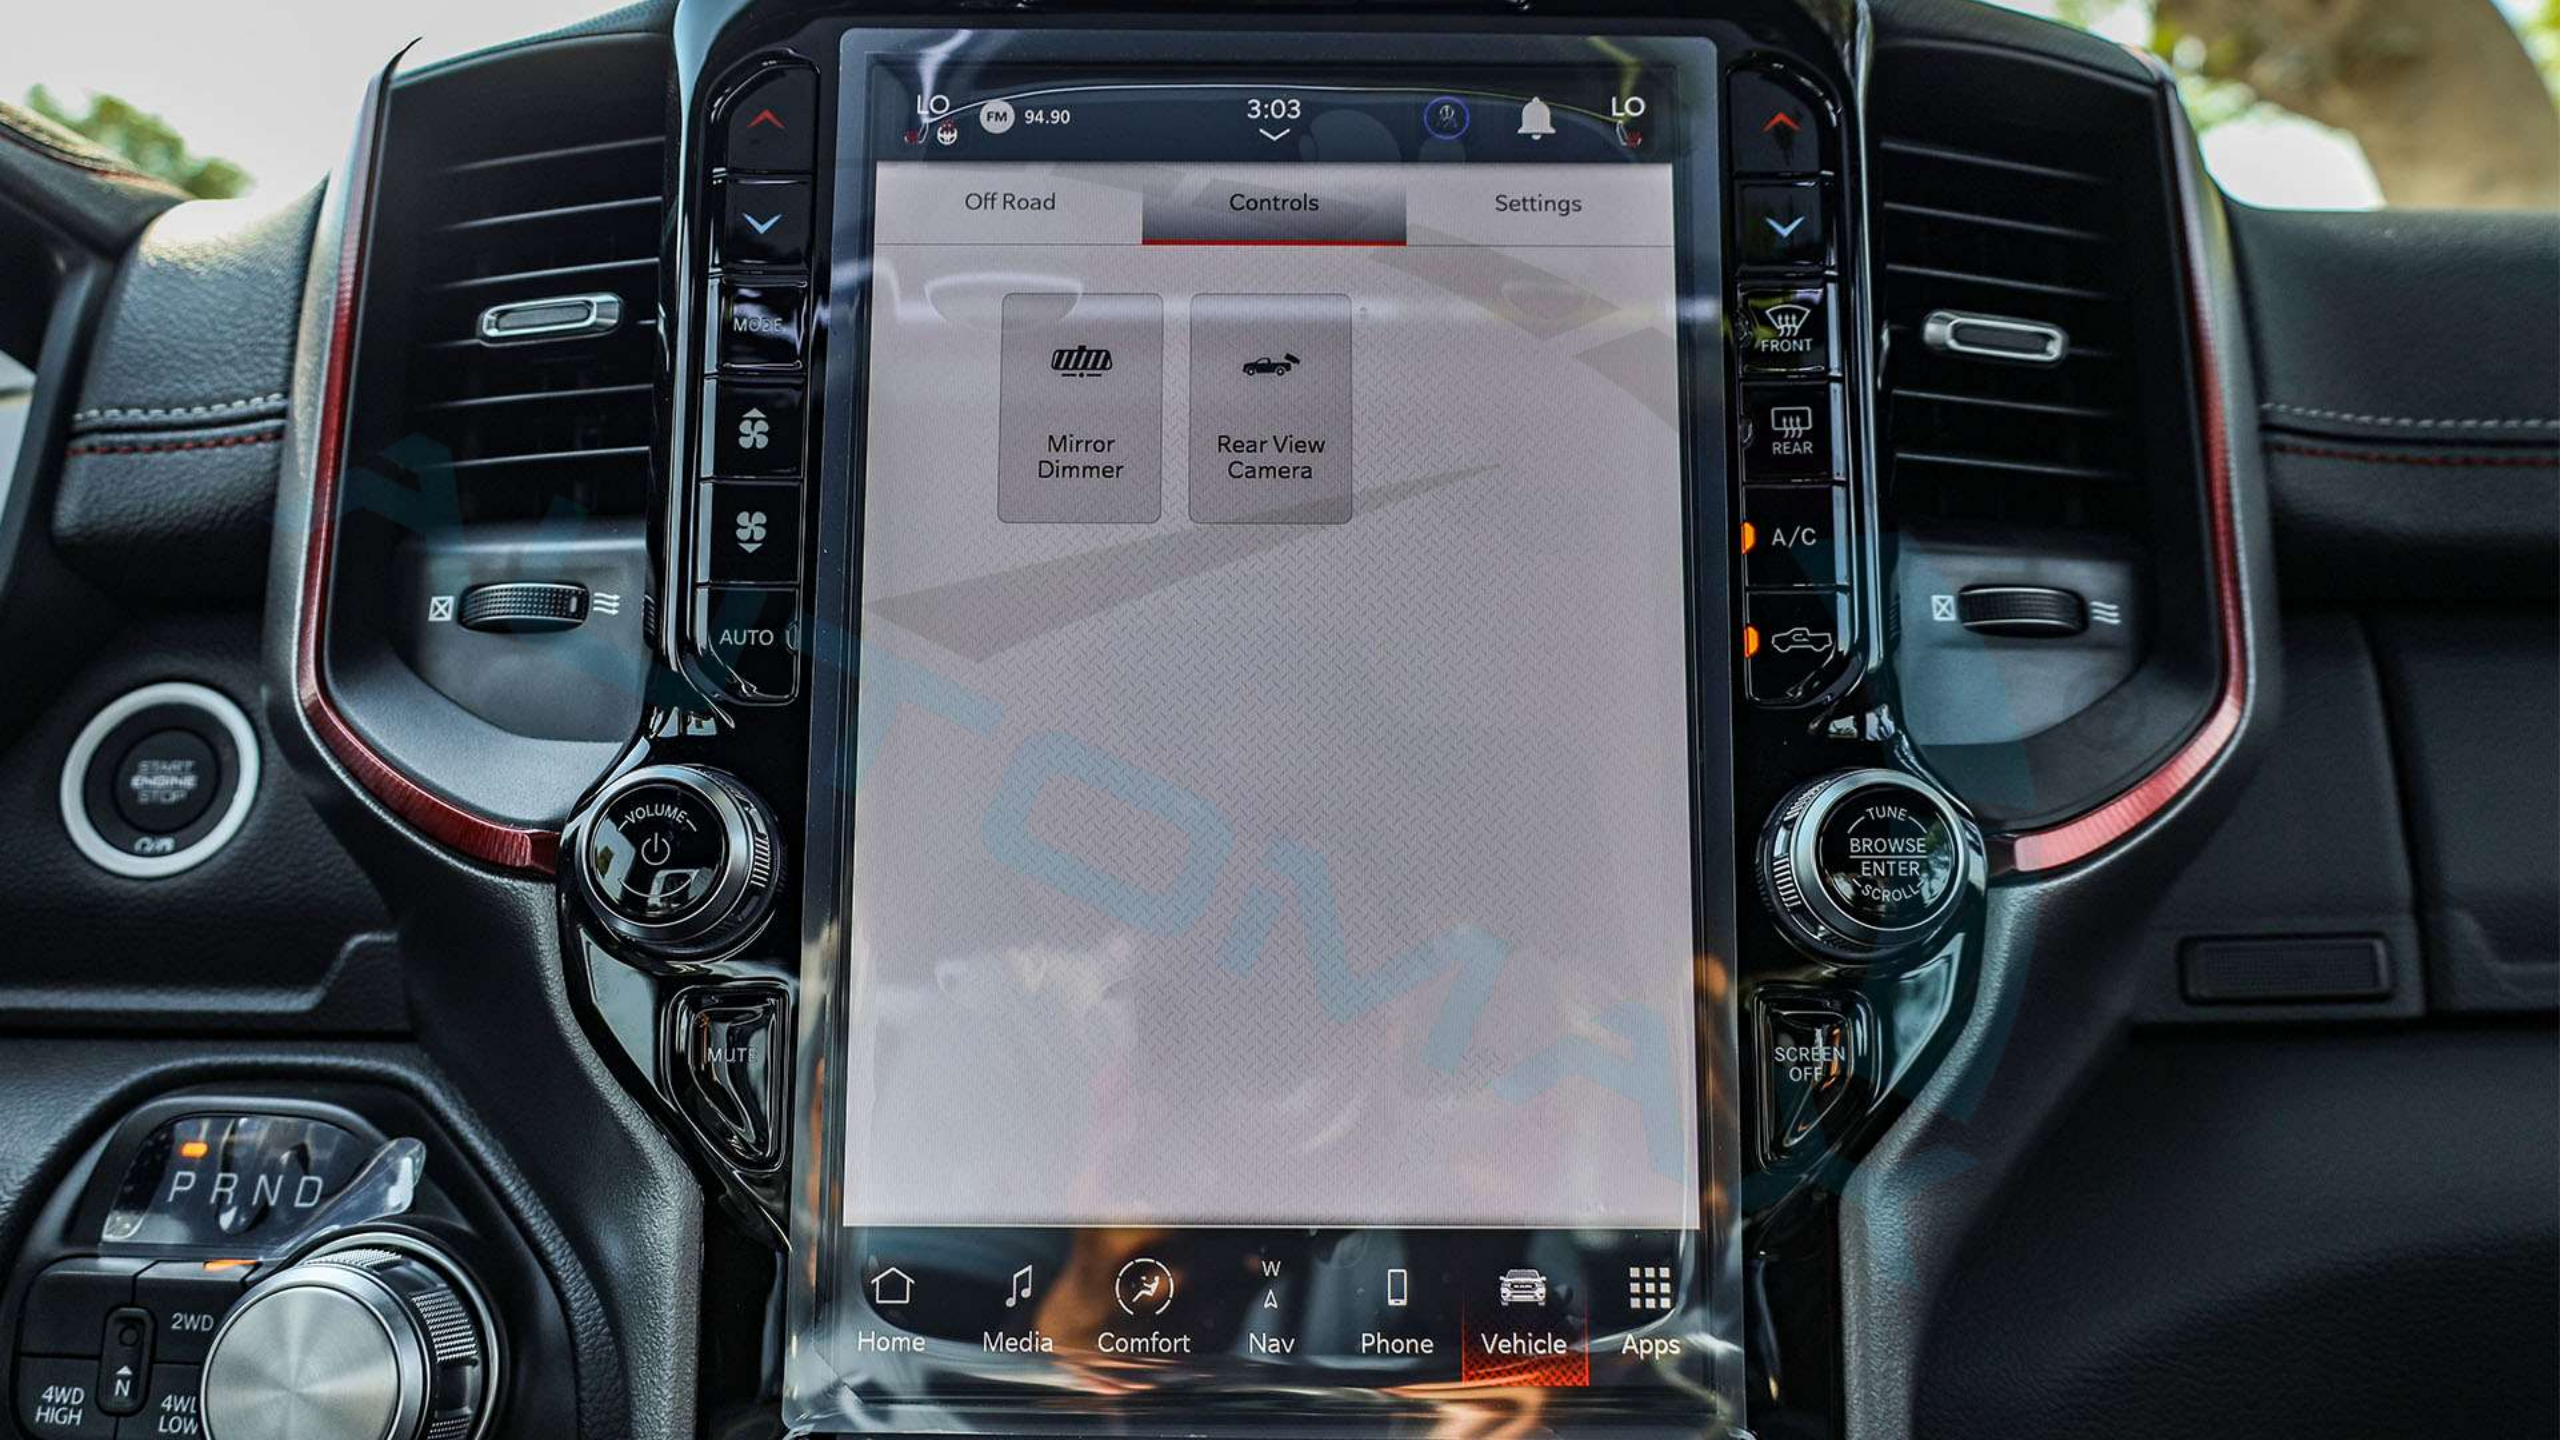

LO FM 94.90 3:03 LO

Off Road Controls Settings

Mirror Dimmer

Rear View Camera

Home Media Comfort Nav Phone Vehicle Apps

MODE

AUTO

VOLUME

MUTE

FRONT

REAR

A/C

TUNE BROWSE ENTER SCROLL

SCREEN OFF

PRND

2WD

4WD HIGH

4WD LOW