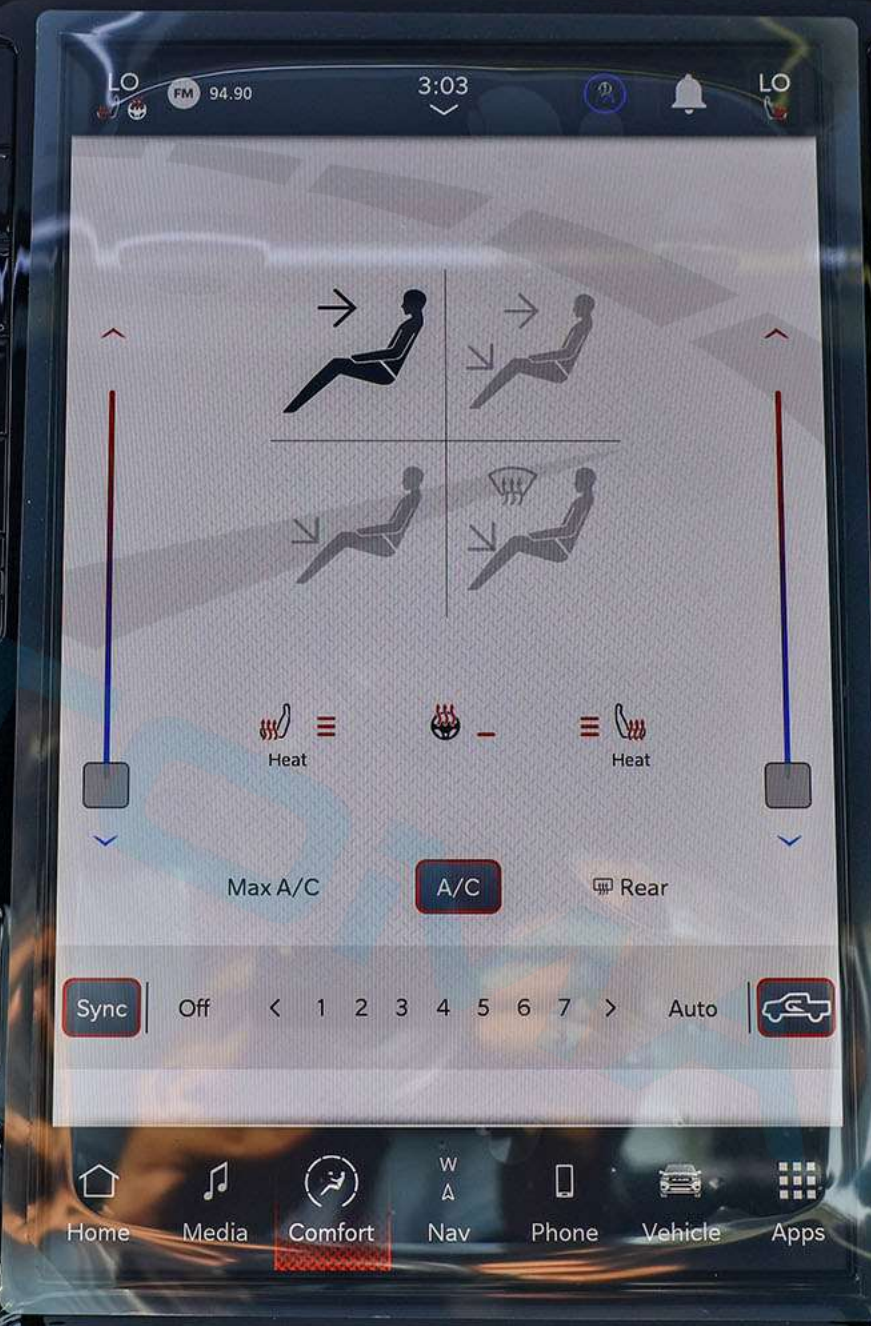

MODE

AUTO

MUTE

A/C

SCREEN OFF

FM 94.90 3:03