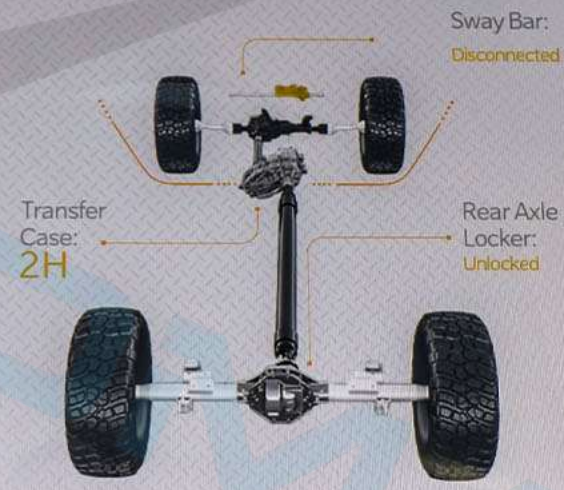

SCREEN OFF

PRND

2WD

4WD HIGH

4WD LOW

LO 94.90 3:03 LO

- Vehicle Dynamics
- Accessory Gauges
- Pitch & Roll

Steering Angle