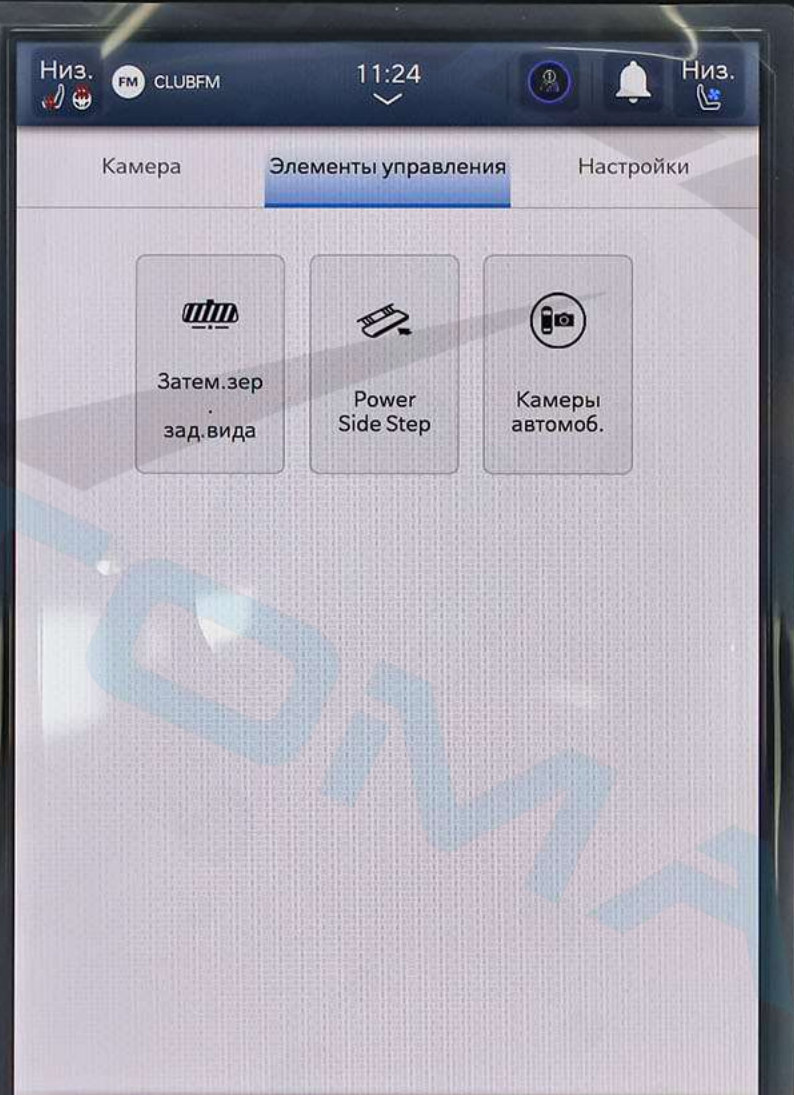

11:20

Camera

Controls

Settings

Mirror
Dimmer

Power Side
Step

Vehicle
Cameras

A/C