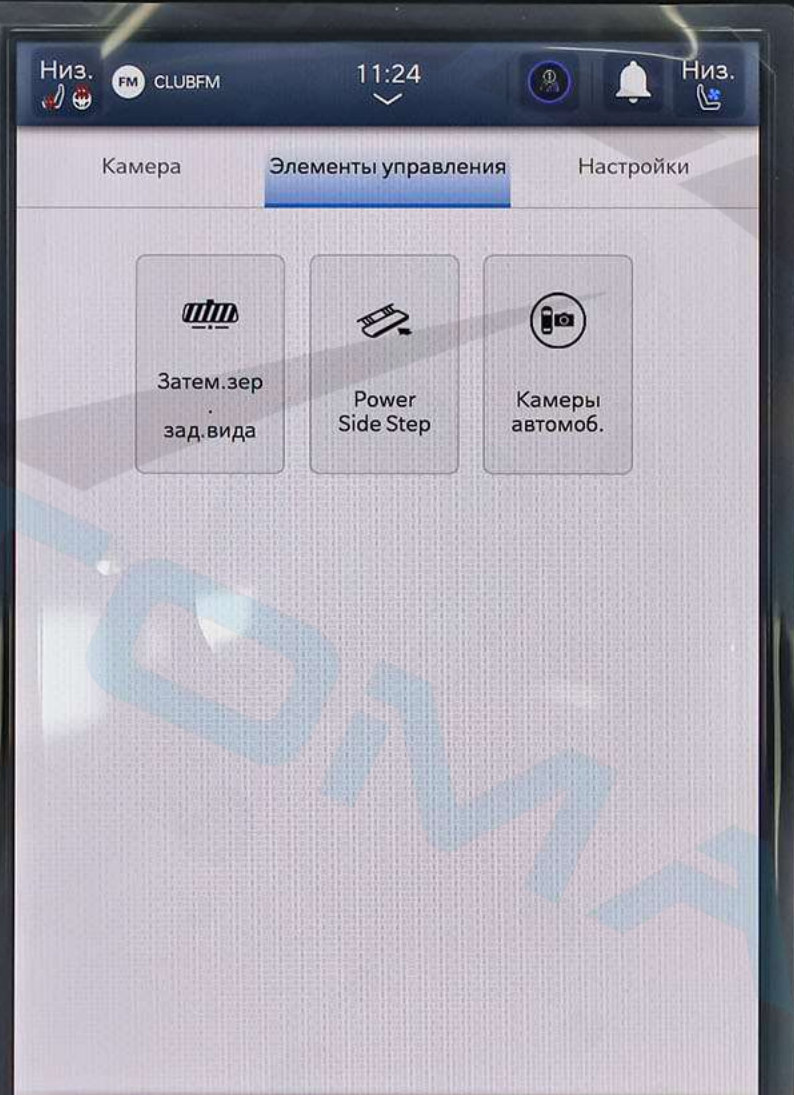

11:20

Camera

Controls

Settings

Mirror Dimmer

Power Side Step

Vehicle Cameras

A/C