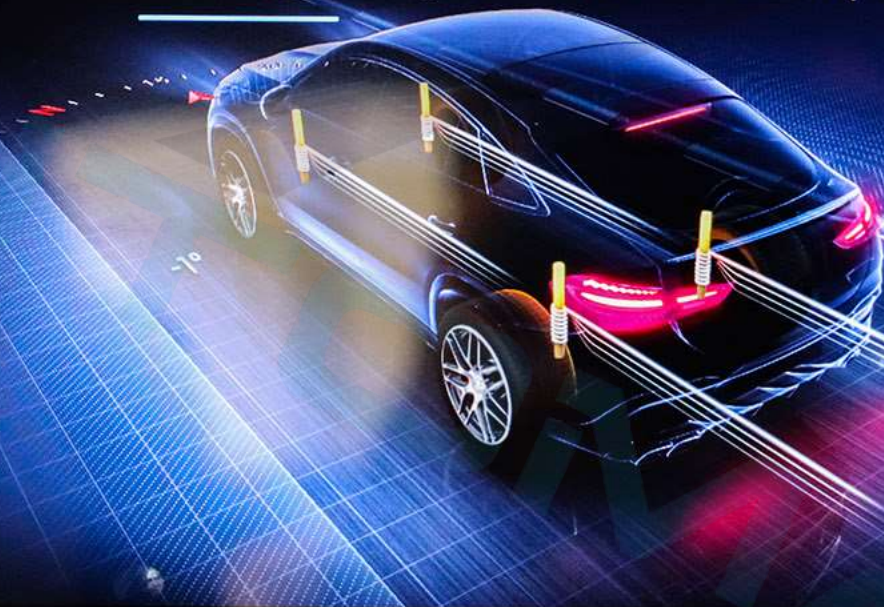

4G 17:42

Vehicle Engine IWC Consumption

LOW

LOW