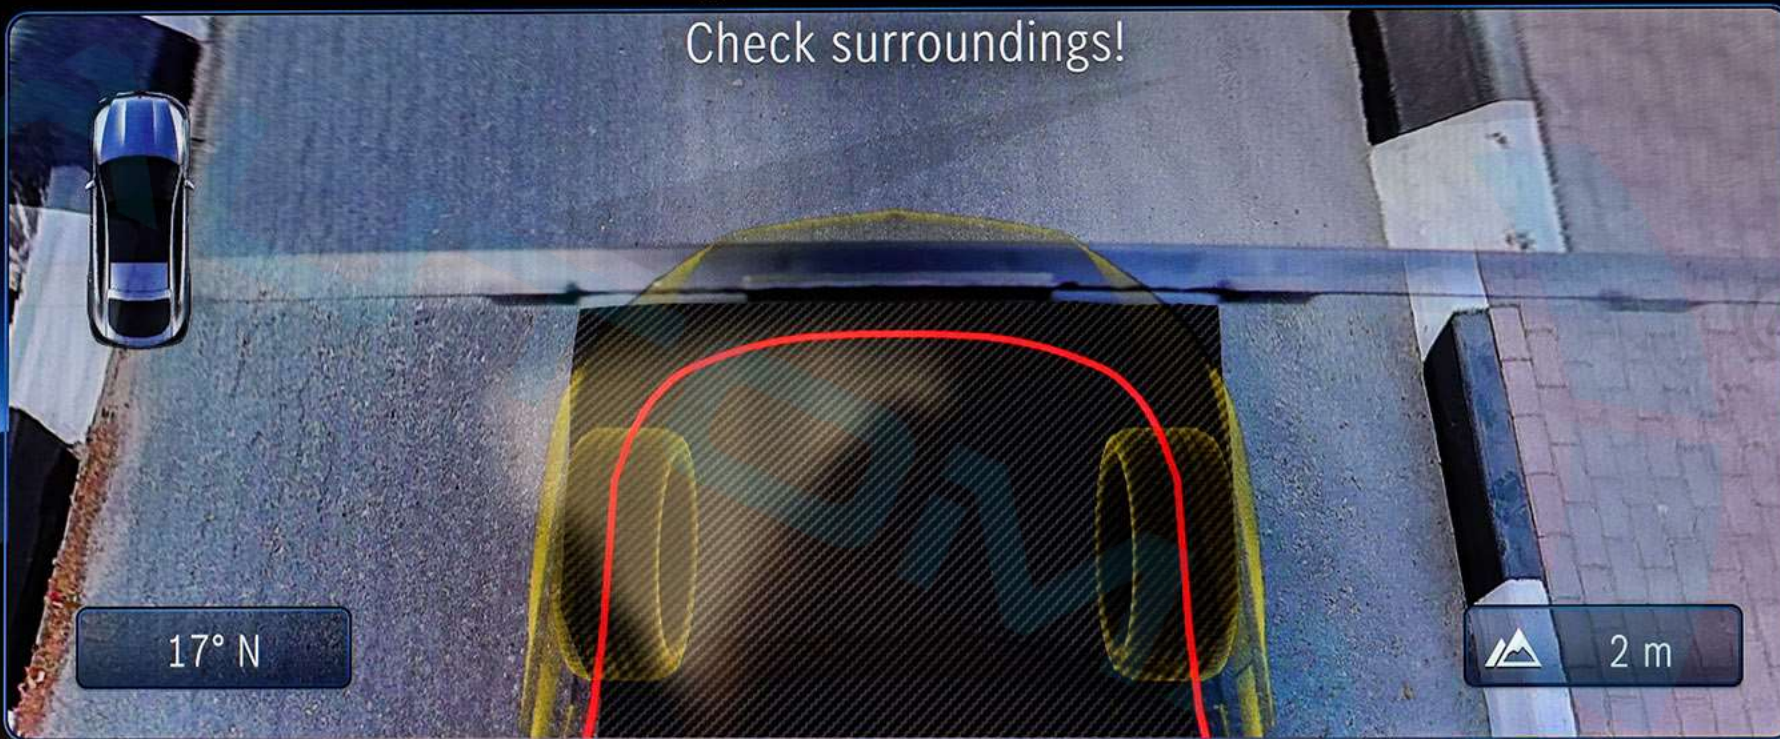

Settings

LOW

LOW

Front camera image. Drive forward to view the ground

Check surroundings!

DSR

P

17° N