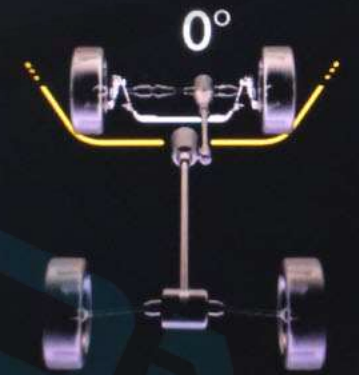

--

4. Off Road

0 km/h P

88°F

Vehicle Dynamics

32 km

E