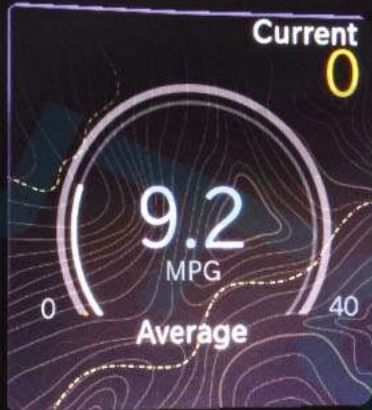

0 km/h P

88°F

C

H

Press OK to Select

Hold OK to Edit

32 km

E

F